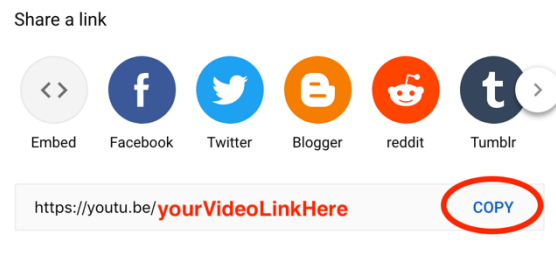

### Share a YouTube Video:

1. Navigate to the YouTube video you would like to share.

2. Select the button labeled **Share** located beneath the video.

3. **Copy** the link to the YouTube video.

This shareable link can then be pasted wherever you would like to share the video.