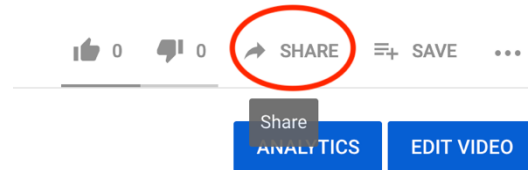

### Share a YouTube Video:

1. Navigate to the YouTube video you would like to share.

2. Select the button labeled **Share** located beneath the video.

3. **Copy** the link to the YouTube video.

This shareable link can then be pasted wherever you would like to share the video.