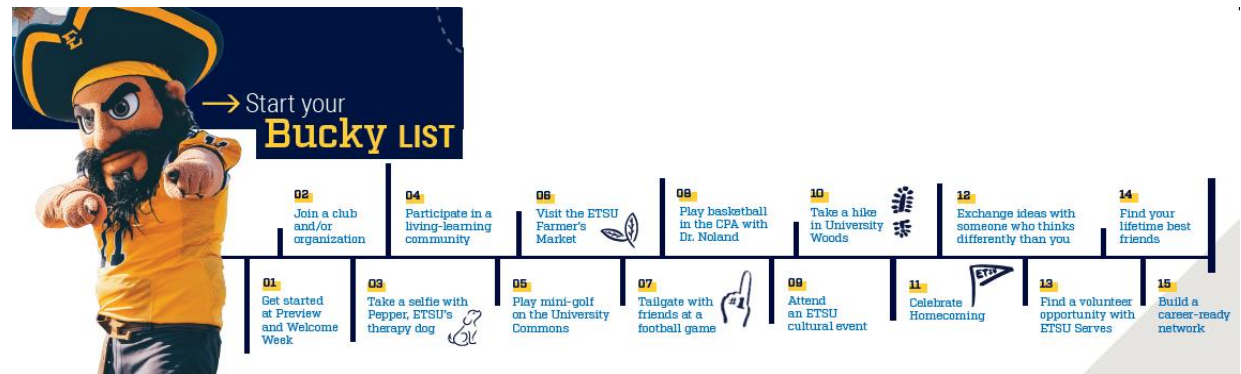

Communication Workflow

- Admitted students
- Intent to Enroll
- Sign up for Orientation (pay)
- Academic Advising / Registration
- New Student Orientation