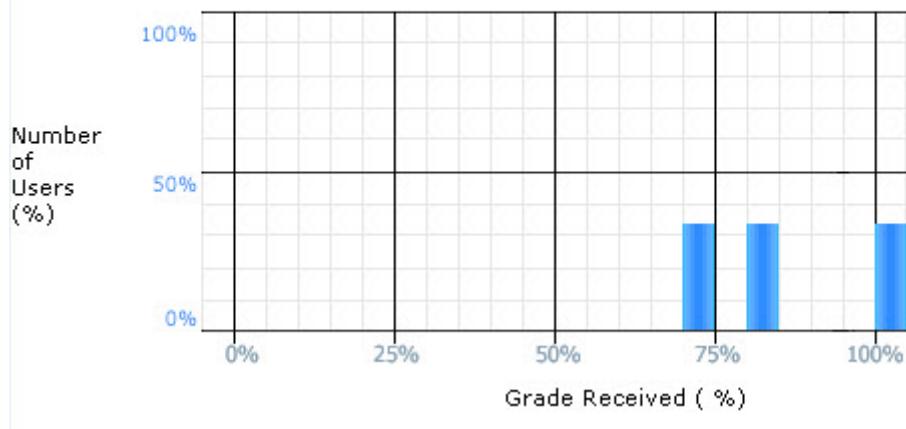

information made available by your instructor.

Class Average

Grade Distribution

Course Final Grade

Should your Instructor choose to release and show your Final Grade in D2L it will be available at the top of the Grades Homepage.

Final Calculated Grade

Weight Achieved: 58 / 60

Grade: 96.67 %