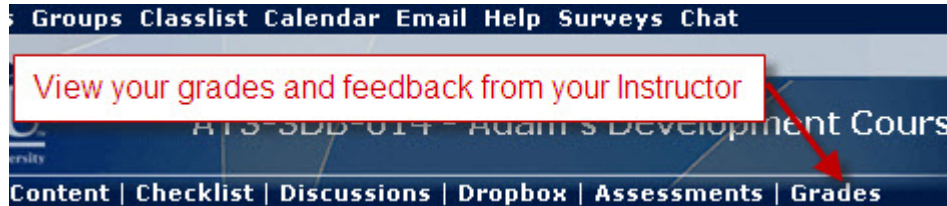

Grades

To access your Grades in D2L you can click the Grades link from the top navigation bar of your D2L Course Home.

Use the Grade tool to check your grades on assignments, tests, discussion participation and anything else your Instructor chooses to display. You can see your individual grades and comments; as well as class averages and feedback should your Instructor choose to display those. Only you and your Instructor can view your grades, other students cannot.