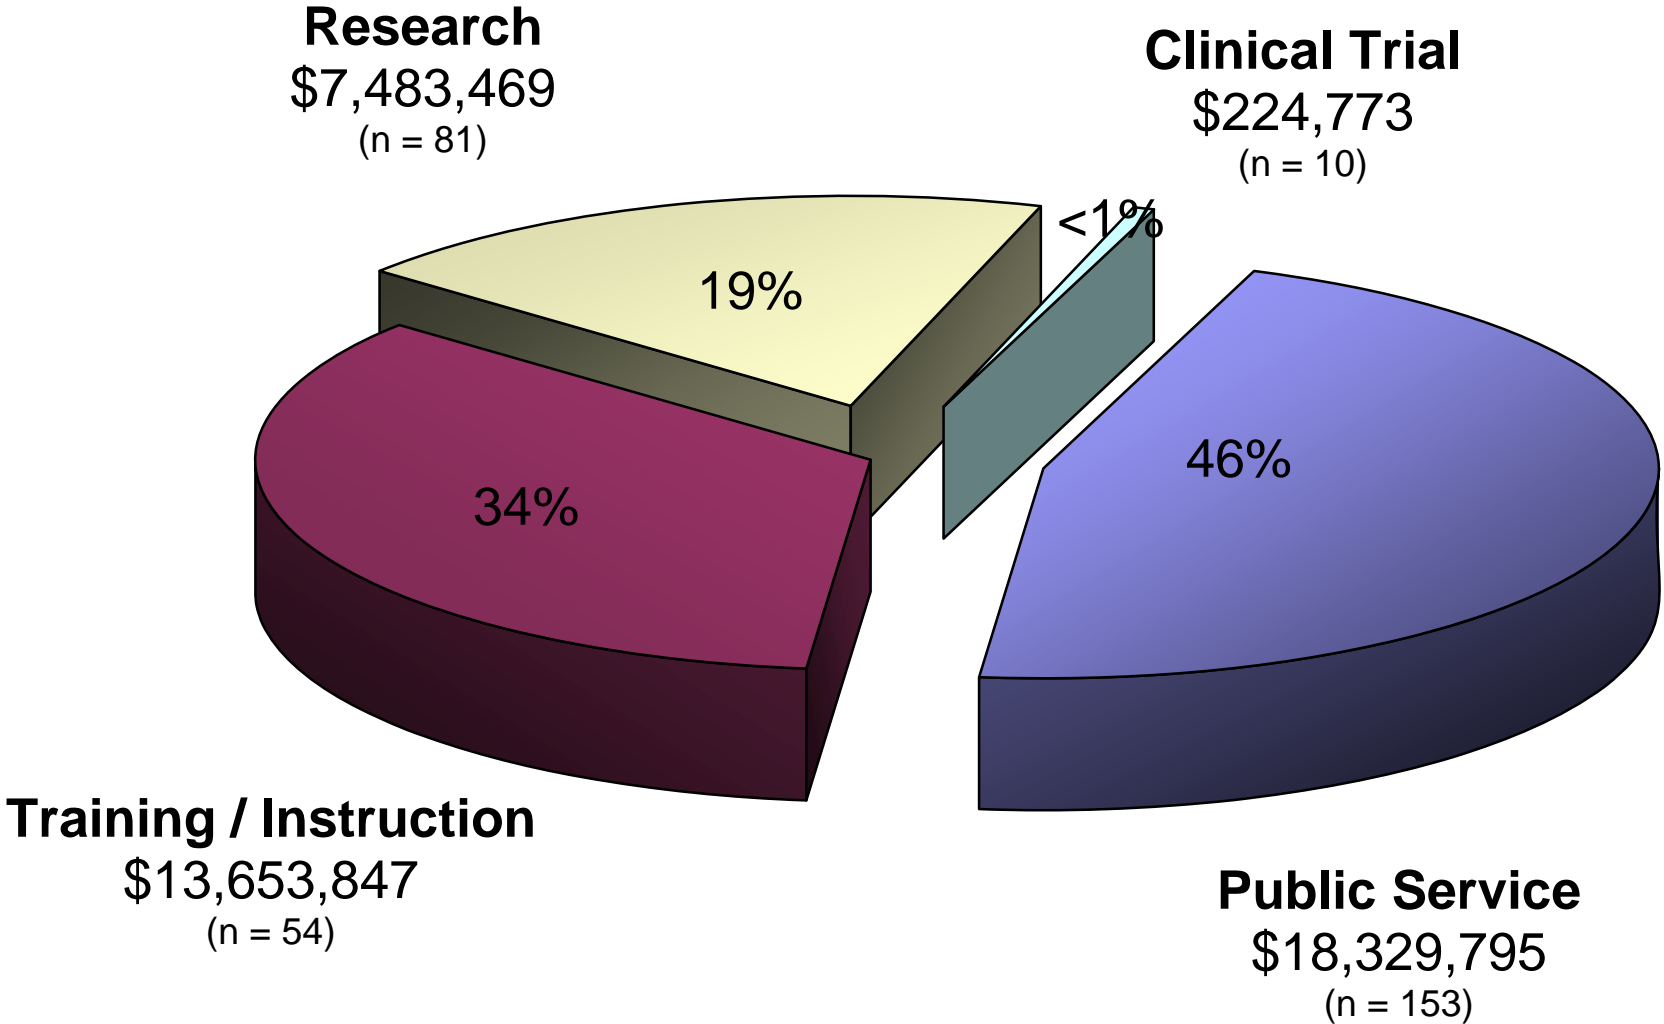

Awards by Project Type

*The Office of Research and Sponsored Programs Administration
East Tennessee State University*

Ada Earnest House ☞ Box 70565

Johnson City, Tennessee 37614

Office: (423) 439-6000 ☞ Fax: (423) 439-6050