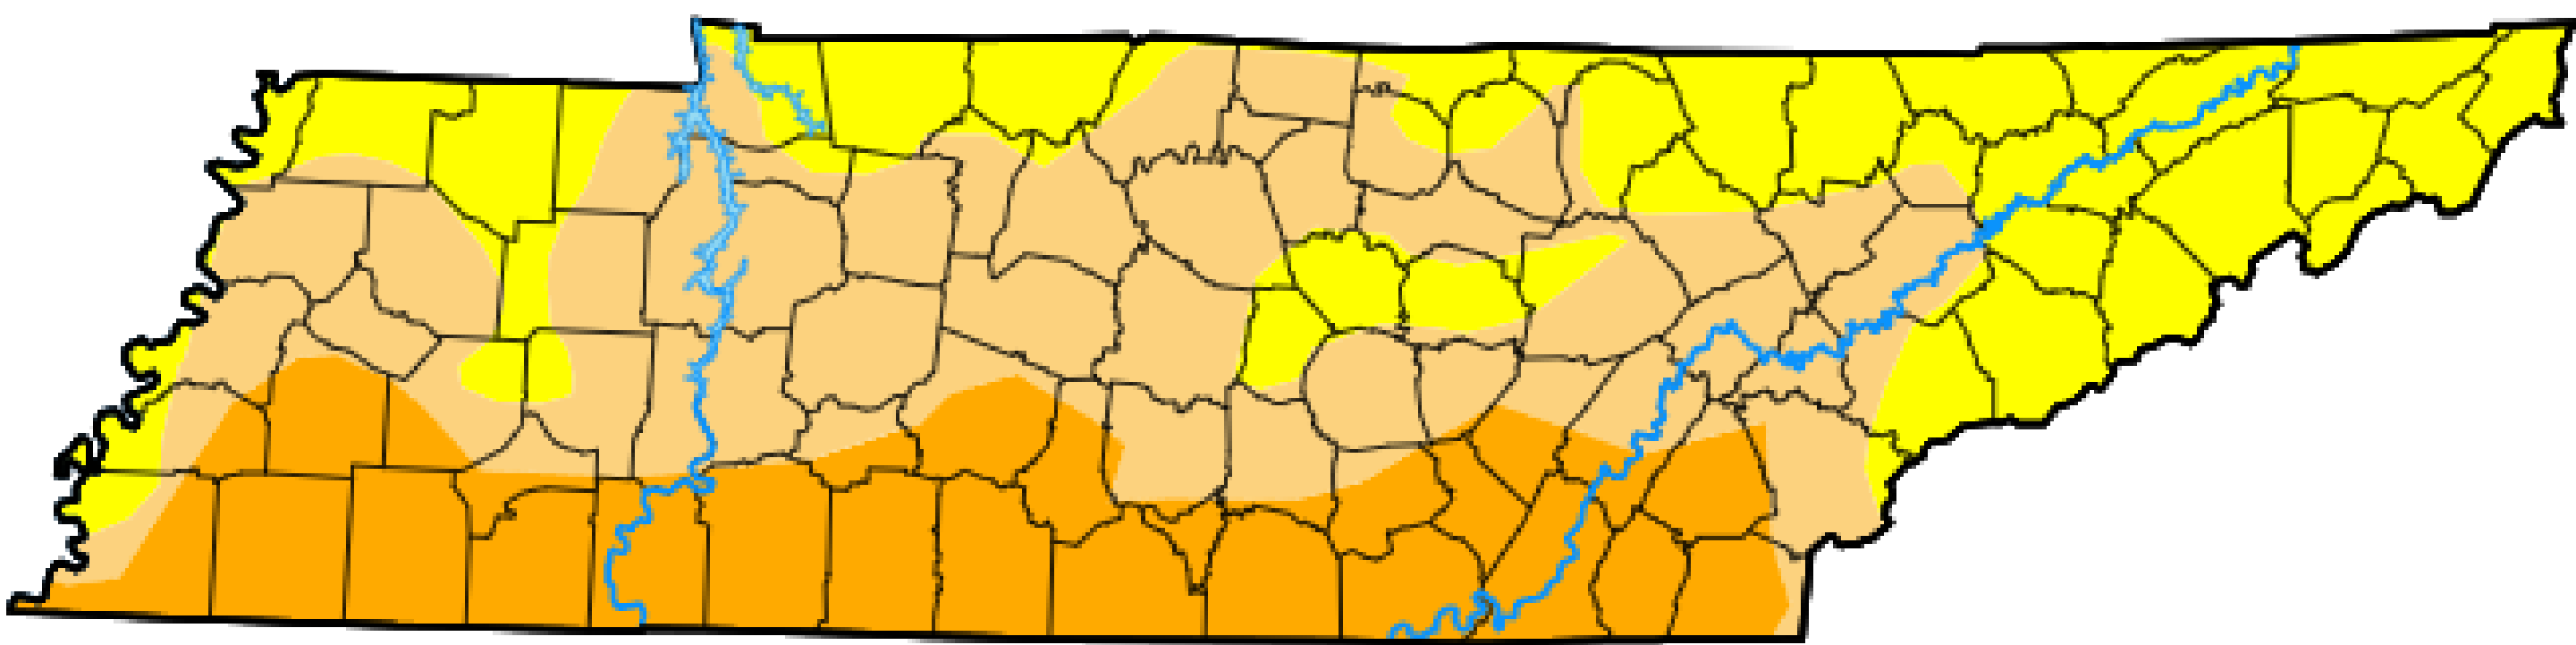

Tennessee Drought Update

For the assessment period ending October 17th, 2023

Statewide Condition Summary

This Week's Drought Monitor of Tennessee Map

From the US Drought Monitor, authored by Rocky Bilotta, NOAA/NCEI with input from the Tennessee Climate Office

 Continued below normal precipitation and warm daytime temperatures have led to expanding D1 and D2 conditions

What's Changed? Abnormally dry conditions are now being experienced across the entire state. Over the past week, the majority of Tennessee received less than 0.1 in of rainfall resulting in drying pastures, reduced streamflow, and the soil moisture surplus falling to 1%.

What's New? With lack of rain and soils drying out over the last drought monitoring period (Tuesday to Tuesday), D1 areas have expanded north from the GA and AL borders into West and Middle Tennessee and the Cumberland Plateau. The counties that were in D1 the previous week have now degraded into D2, as dryness stretches across the southern border.

What's Next? If dry conditions persist or worsen, the Chattanooga area and the surrounding counties may fall into D3 by next week. However, forecasts are showing some rain possibly moving across the state over the next week.