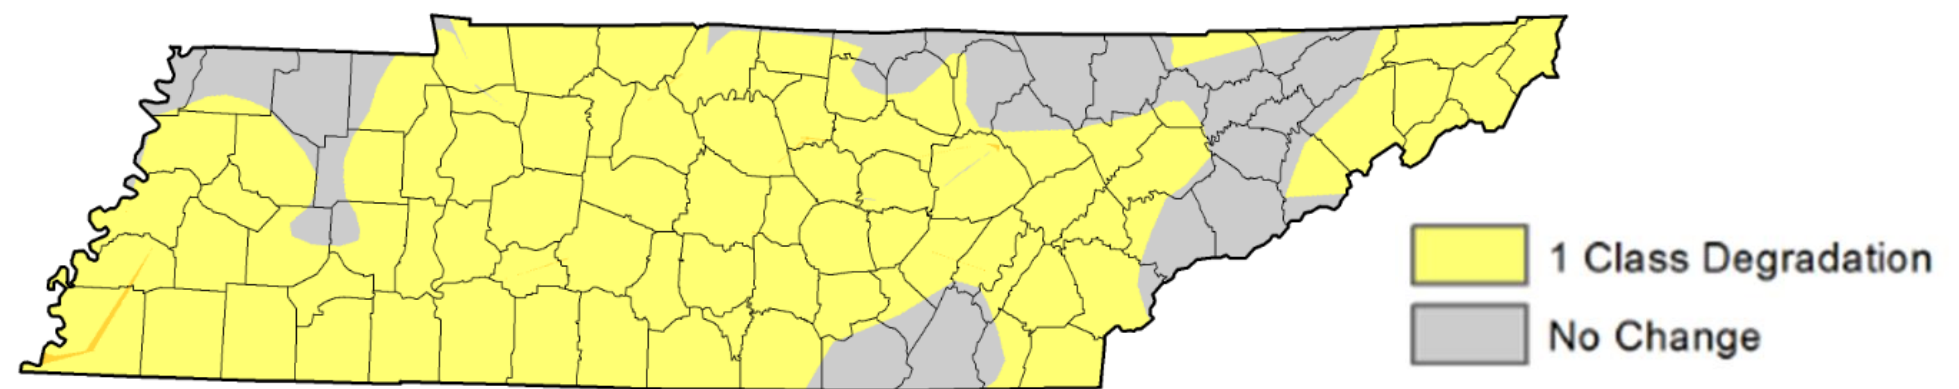

Change Since Last Week

A product of the Tennessee Climate Office
www.etsu.edu/tn-climate