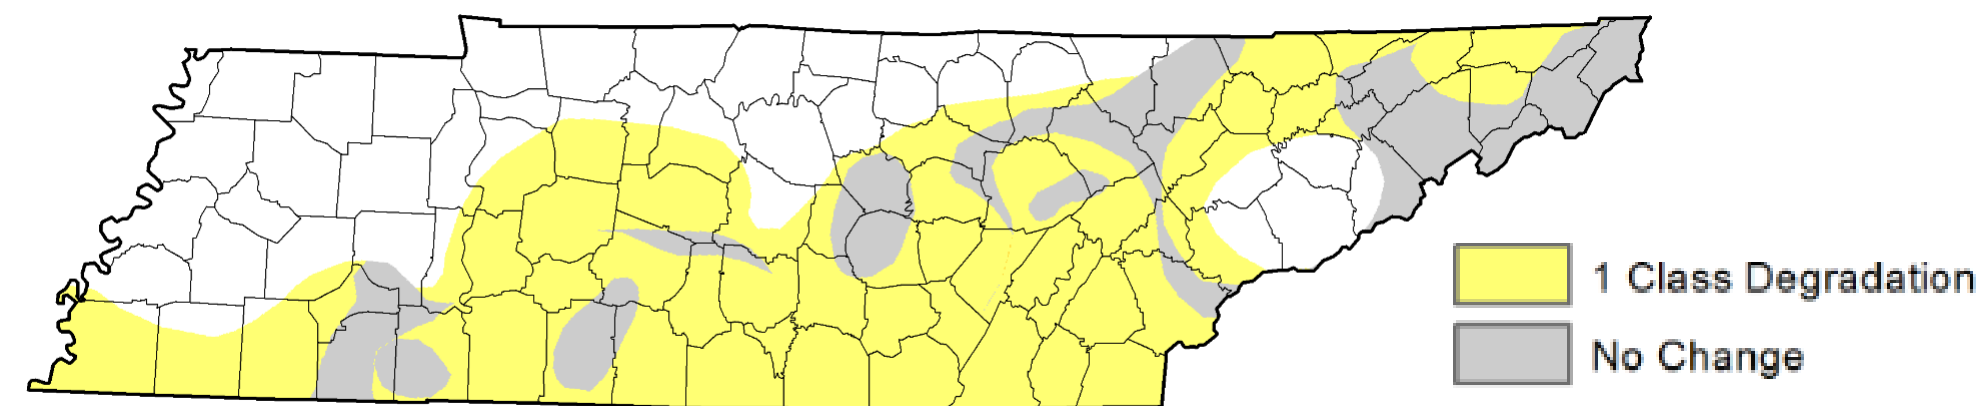

Change Since Last Week

A product of the Tennessee Climate Office
www.etsu.edu/tn-climate

Statewide Condition Summary

What's Changed? This week continued the trend of hot and dry weather in Tennessee. Drier conditions are marching northwards, especially in areas of southern Middle and East Tennessee and the Cumberland Plateau. These areas have only received between 0.3 – 0.5 inches of rain in the last week. Soil moisture and streamflows are showing continual decreases from week to week. CMOR reports are highlighting the initial impacts to crops and pastureland as well.

What's New? D0 and D1 conditions have expanded across multiple regions of the state.

What's Next? Forecasts are predicting marginal rainfall over the next week across the majority of Tennessee. Most rainfall will be a result of convective thunderstorms. Further degradation is possible if these events don't bring sufficient rainfall.

Statewide Coverage By Category

Category	Coverage This Week	Change Since Last Week
D0: Abnormally Dry	38.70%	+1.68%
D1: Moderate Drought	25.77%	+23.37%
D2: Severe Drought	0%	0%
D3: Extreme Drought	0%	0%
D4: Exceptional Drought	0%	0%