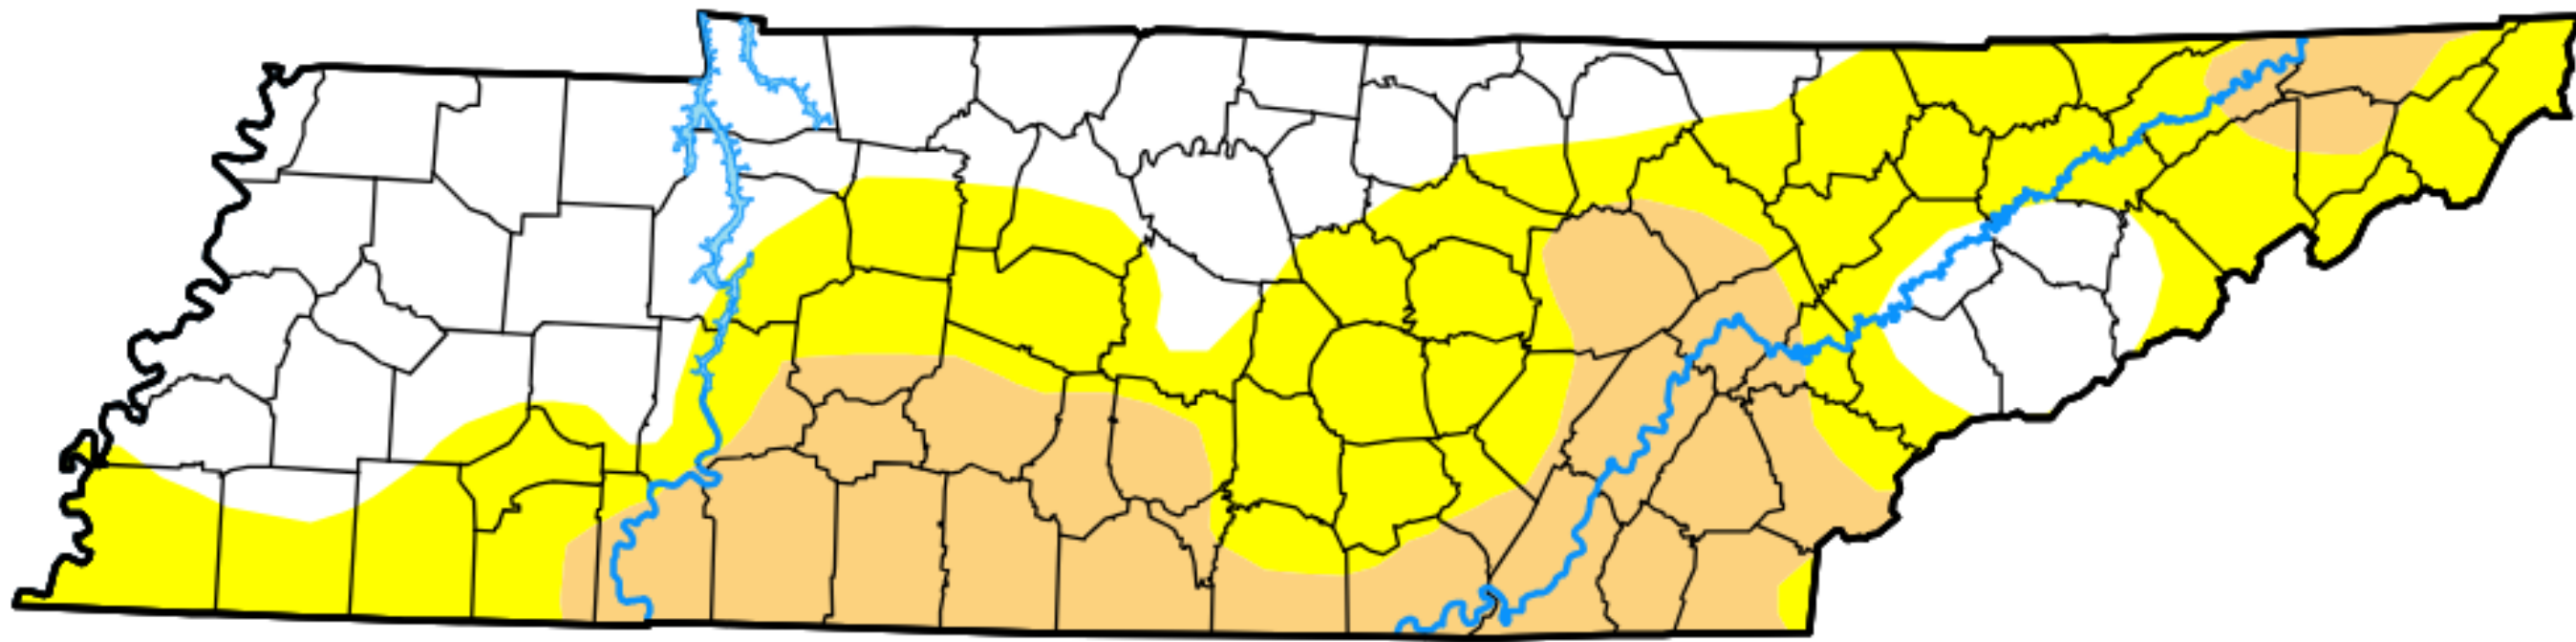

Tennessee Drought Update

For the assessment period ending July 2nd, 2024

This Week's Drought Monitor of Tennessee Map

From the US Drought Monitor, authored by Adam Hartman, NOAA/NWS/NCEP/CPC with input from the Tennessee Climate Office

⬇️ Lack of rainfall has led to worsening conditions across multiple regions of Tennessee

Change Since Last Week

A product of the Tennessee Climate Office
www.etsu.edu/tn-climate

Statewide Condition Summary

What's Changed? This week continued the trend of hot and dry weather in Tennessee. Drier conditions are marching northwards, especially in areas of southern Middle and East Tennessee and the Cumberland Plateau. These areas have only received between 0.3 – 0.5 inches of rain in the last week. Soil moisture and streamflows are showing continual decreases from week to week. CMOR reports are highlighting the initial impacts to crops and pastureland as well.

What's New? D0 and D1 conditions have expanded across multiple regions of the state.

What's Next? Forecasts are predicting marginal rainfall over the next week across the majority of Tennessee. Most rainfall will be a result of convective thunderstorms. Further degradation is possible if these events don't bring sufficient rainfall.