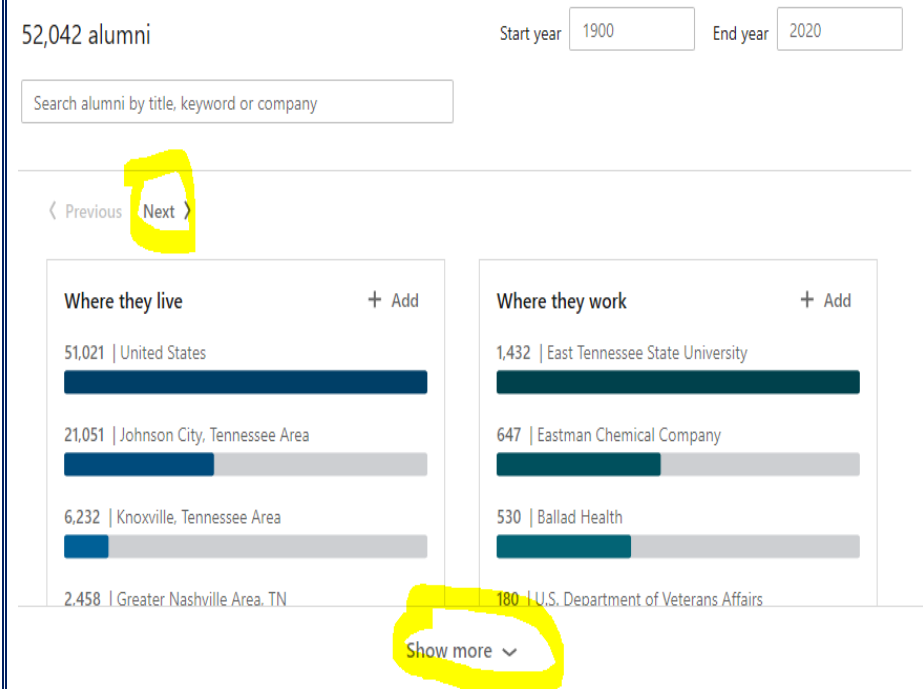

## HOW TO SEARCH FOR ALUMNI ON LINKEDIN: CBAT CAREER SERVICES

**STEP 1: From your profile page, search for East Tennessee State University-School. Click. Click on Alumni in box to the left.**

**STEP 2: Click on “Show More” and “Next.”**