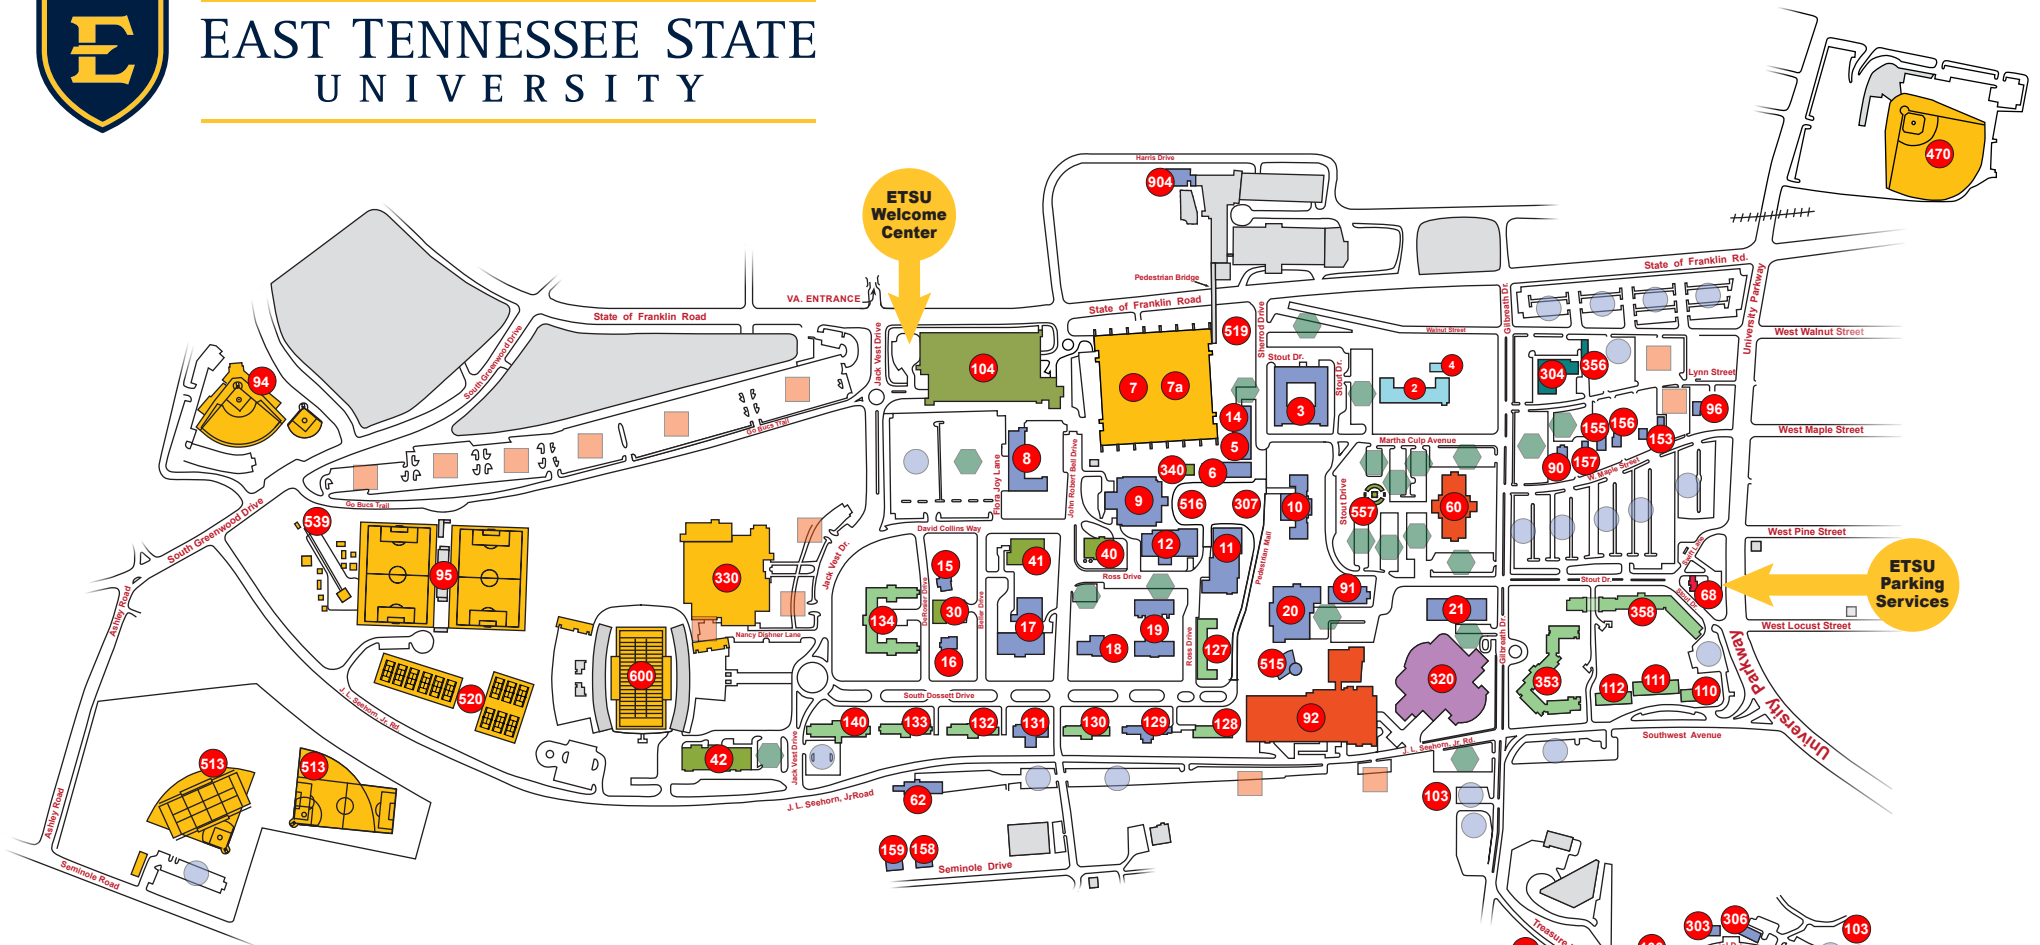

EAST TENNESSEE STATE UNIVERSITY

MAIN CAMPUS BUILDINGS

2 Alexander Hall (University School)	150 Center for Community Outreach and Family Services	310 Harry D. Powell Observatory	519 Outdoor Track	303 Telecommunications
515 Amphitheater	305 Central Receiving and Physical Plant Warehouse	18 Hutcheson Hall	104 Parking Garage	158 Tennessee Early Intervention System
62 Art Annex	332 Child Study Center	104 Information and Public Safety	68 Parking Services	470 Thomas Baseball Stadium
6 Ball Hall	41 Clack Building	513 Intramural Fields	170 Physical Plant Storage	340 The Tree House
330 Basler Center for Physical Activity (BCPA)	96 Continuing Studies	157 Internal Audit	90 Planning & Analysis	103 University Woods
539 Basler Challenge Course	155 Cross Disciplinary Studies	304 Johnson City Family Practice	130 Powell Hall	102 University Woods Pavilion
94 Betty Basler Softball Field	92 D.P. Culp University Center	356 JCFP - Modular Office	40 Power Plant	125 Veterans Dwarf Conifer Gardens
537 Bike Course	30 Data Center	19 Lamb Hall	516 The Quad	307 Veterans Memorial
42 Bond Building	520 Dave Mullins Tennis Complex	159 Log Cabin (Art)	200 Recycling Center	7B Walker Track
9 Brooks Gymnasium	110 - 112 Davis Apartments	134 Lucille Clement Hall	91 Reece Museum	8 Warf-Pickel Hall
3 Brown Hall	101 Disc Golf Course	140 Luntsford Apartments	21 Rogers-Stout Hall	350 Warren-Greene Golf Center
321 - 331, 351, 352 Buccaneer Ridge	133 Dosssett Hall	15 Lyle House	131 Ross Hall	107 Wash House
100 Buc-Ridge Security Building	16 Earnest House	105 - 106 Married Student Apts	151 Rural and Community Health	132 West Hall
60 Burgin-Dosssett Hall	44 Equipment Shed	5 Mathes Hall	17 Sam Wilson Hall	306 WETS-FM Radio Station
14 Burlison Hall	7A Gentry Field	7 MSHA/ETSU Athletic Center (Mini-Dome)	320 Sherrod Library	600 William B. Green Jr. Stadium
11 Campus Center Building	10 Gilbreath Hall	9 Memorial Hall	128 Stone Hall	17 Wilson-Wallis Hall
557 Carillon & Alumni Plaza	349 Golf Maintenance Building	4 Modular Classrooms (Alexander Hall)	45 Storage Building	124 Yellow Bike Repair Building
127 Carter Hall	156 Government Relations	20 Nicks Hall	95 Summers-Taylor Soccer Complex	129 Yoakley Hall
358 Centennial Hall	153 Governors Hall	304 Niswonger Digital Media Center	355 Surplus Warehouse	153 908 W. Maple St.