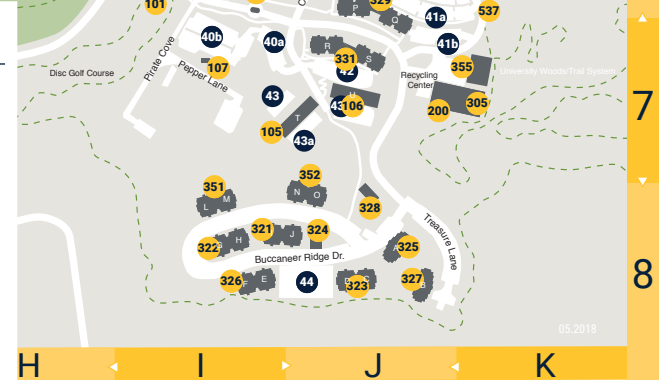

EAST TENNESSEE STATE UNIVERSITY