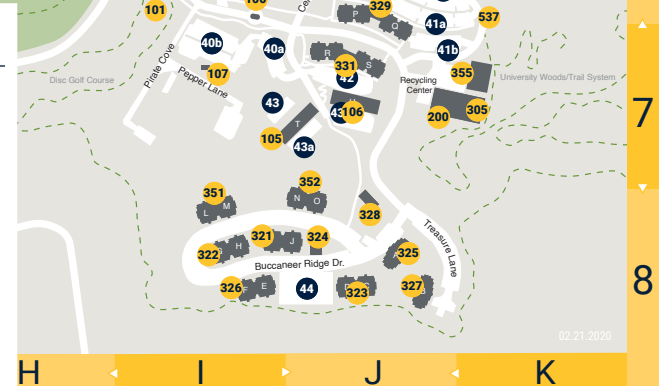

EAST TENNESSEE STATE UNIVERSITY

etsu.edu