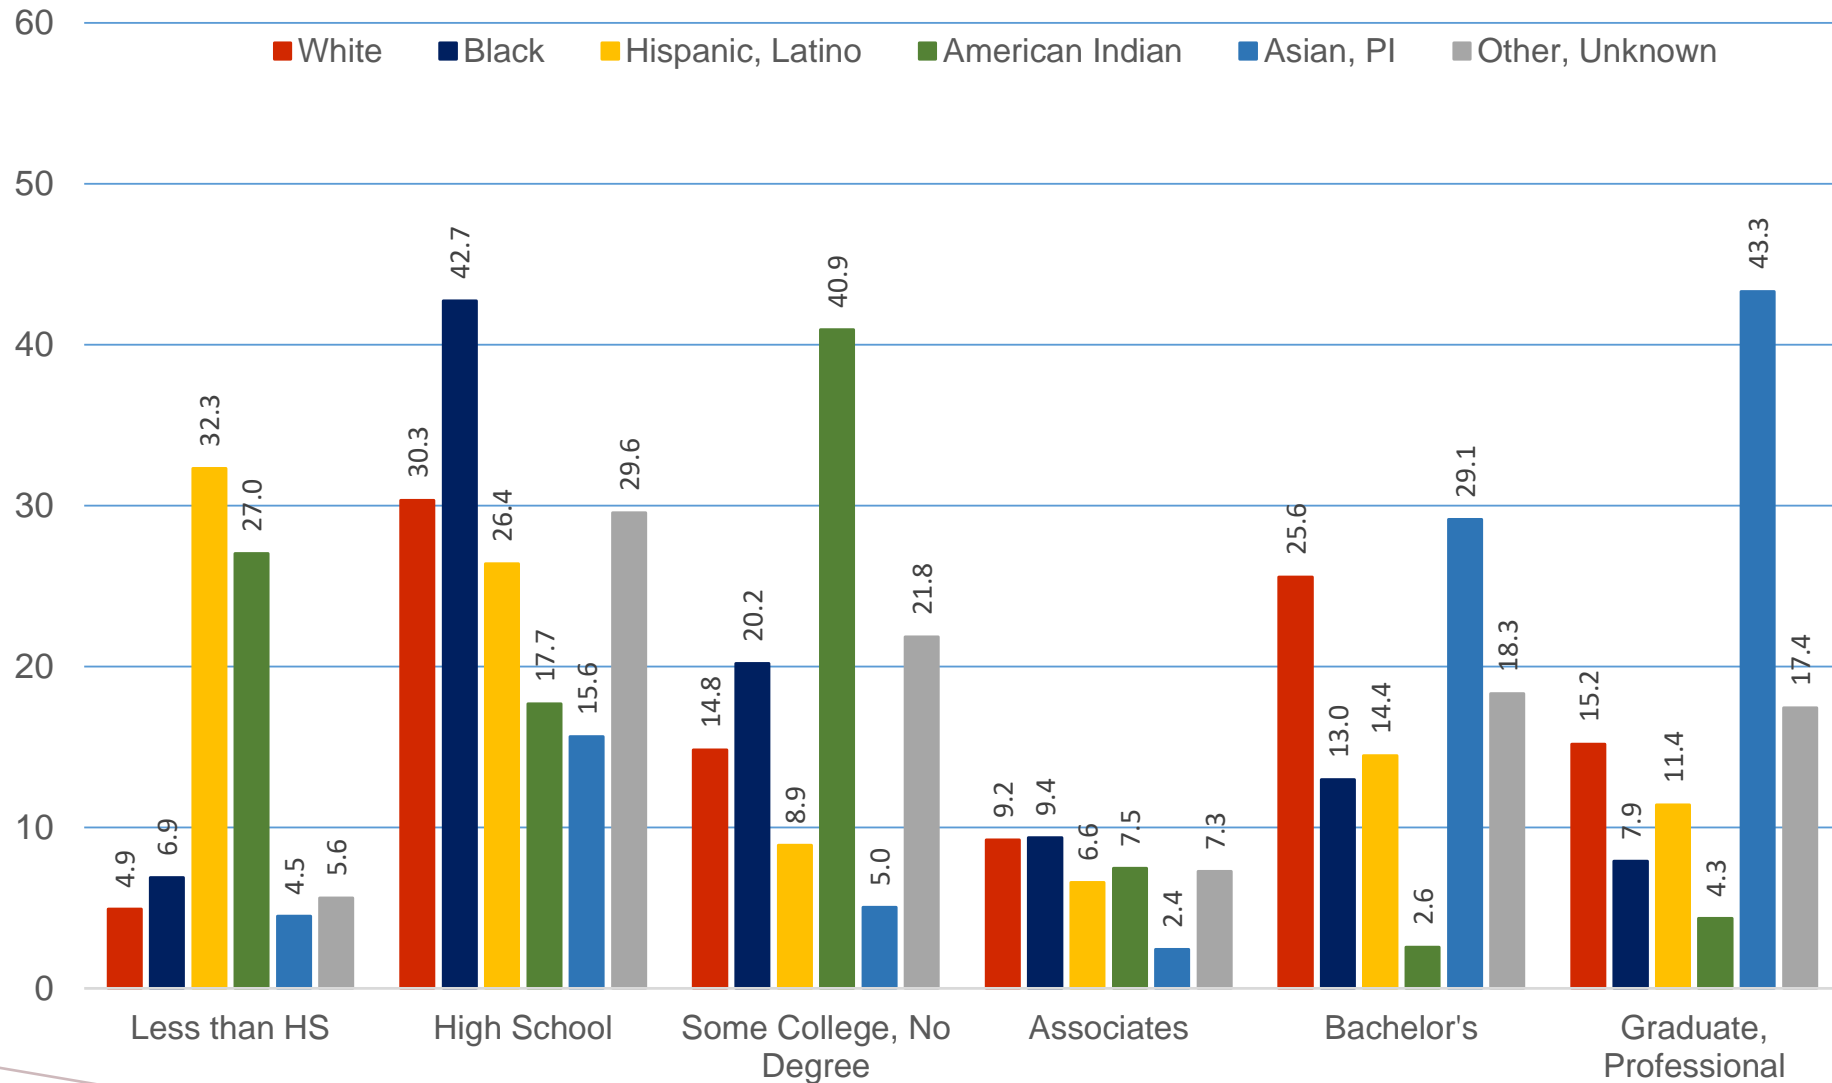

KNOX COUNTY

EDUCATION

EDUCATIONAL ATTAINMENT OF 25 TO 64 YEAR OLD'S

KNOX COUNTY, ETSU REGION, TN (2019)

Source: U.S. Census Bureau, American Community Survey Public Use Microdata Samples

EDUCATIONAL ATTAINMENT OF 25 TO 39 YEAR OLD'S

KNOX COUNTY, ETSU REGION, TN (2019)

Source: U.S. Census Bureau, American Community Survey Public Use Microdata Samples

PERCENTAGE CHANGE IN EDUCATIONAL ATTAINMENT FROM YOUNG (AGED 25 TO 39) TO OLDER (40 TO 64)

KNOX COUNTY, ETSU REGION, TN (2019)

EDUCATIONAL ATTAINMENT OF 25 TO 64 YEAR OLD'S BY RACE/ETHNICITY – KNOX COUNTY (2019)

Source: U.S. Census Bureau, American Community Survey Public Use Microdata Samples