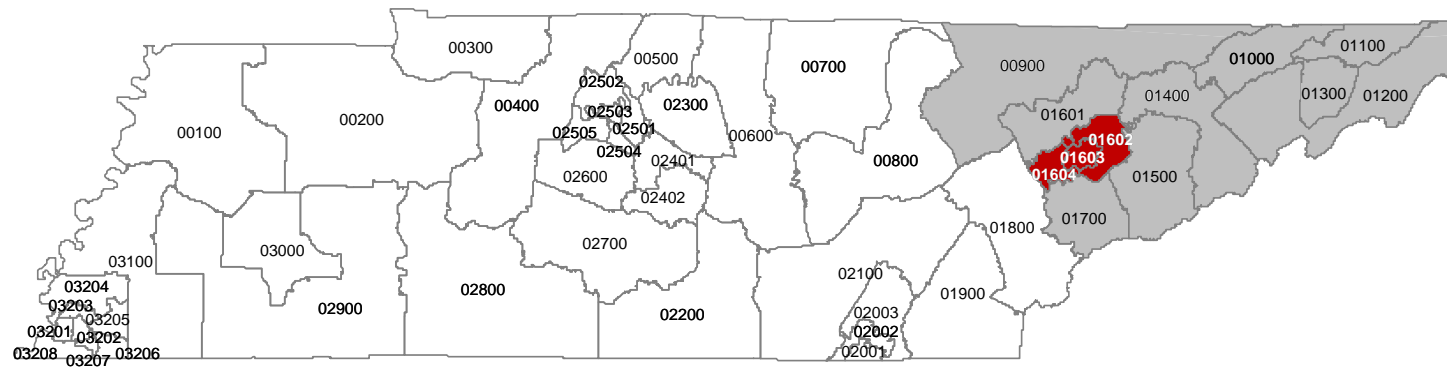

ETSU STEWARDSHIP OF PLACE

SPOTLIGHT ON
KNOX COUNTY

May 2021

THE EDUCATION PIPELINE LEADING TO ETSU

REGION-COUNTIES PRIMARILY SERVED

First-Time Freshmen – 68%

All Undergraduates – 74%

Combined Public Use Microdata Areas (PUMAs) for ETSU Region

Lowest Unit of Analysis for Most U.S. Census Bureau Data

PUMA	County and City
900	Campbell, Claiborne, Scott, Morgan & Hancock Counties
1000	Hawkins & Sullivan (Northwest) Counties--Kingsport City
1100	Sullivan County (Southeast)--Bristol City
1200	Greene, Carter, Unicoi & Johnson Counties
1300	Washington County--Johnson City
1400	Hamblen, Cocke & Grainger Counties
1500	Sevier & Jefferson Counties
1601	Anderson, Union & Knox (North) Counties--Oak Ridge (East) & Clinton Cities
1602	Knox County (East)
1603	Knoxville City
1604	Knox County (West)--Farragut Town
1700	Blount County

KNOX COUNTY

EDUCATION

EDUCATIONAL ATTAINMENT OF 25 TO 64 YEAR OLD'S

KNOX COUNTY, ETSU REGION, TN (2019)

Source: U.S. Census Bureau, American Community Survey Public Use Microdata Samples

EDUCATIONAL ATTAINMENT OF 25 TO 39 YEAR OLD'S

KNOX COUNTY

OCCUPATIONS OF 25 TO 64 YEAR OLD'S

KNOX COUNTY (2019)

ANNUAL NET MIGRATION OF 25 TO 64 YEAR OLDS

KNOX, ANDERSON, AND UNION COUNTIES (2015-2019)

By Level of Education

By Occupation