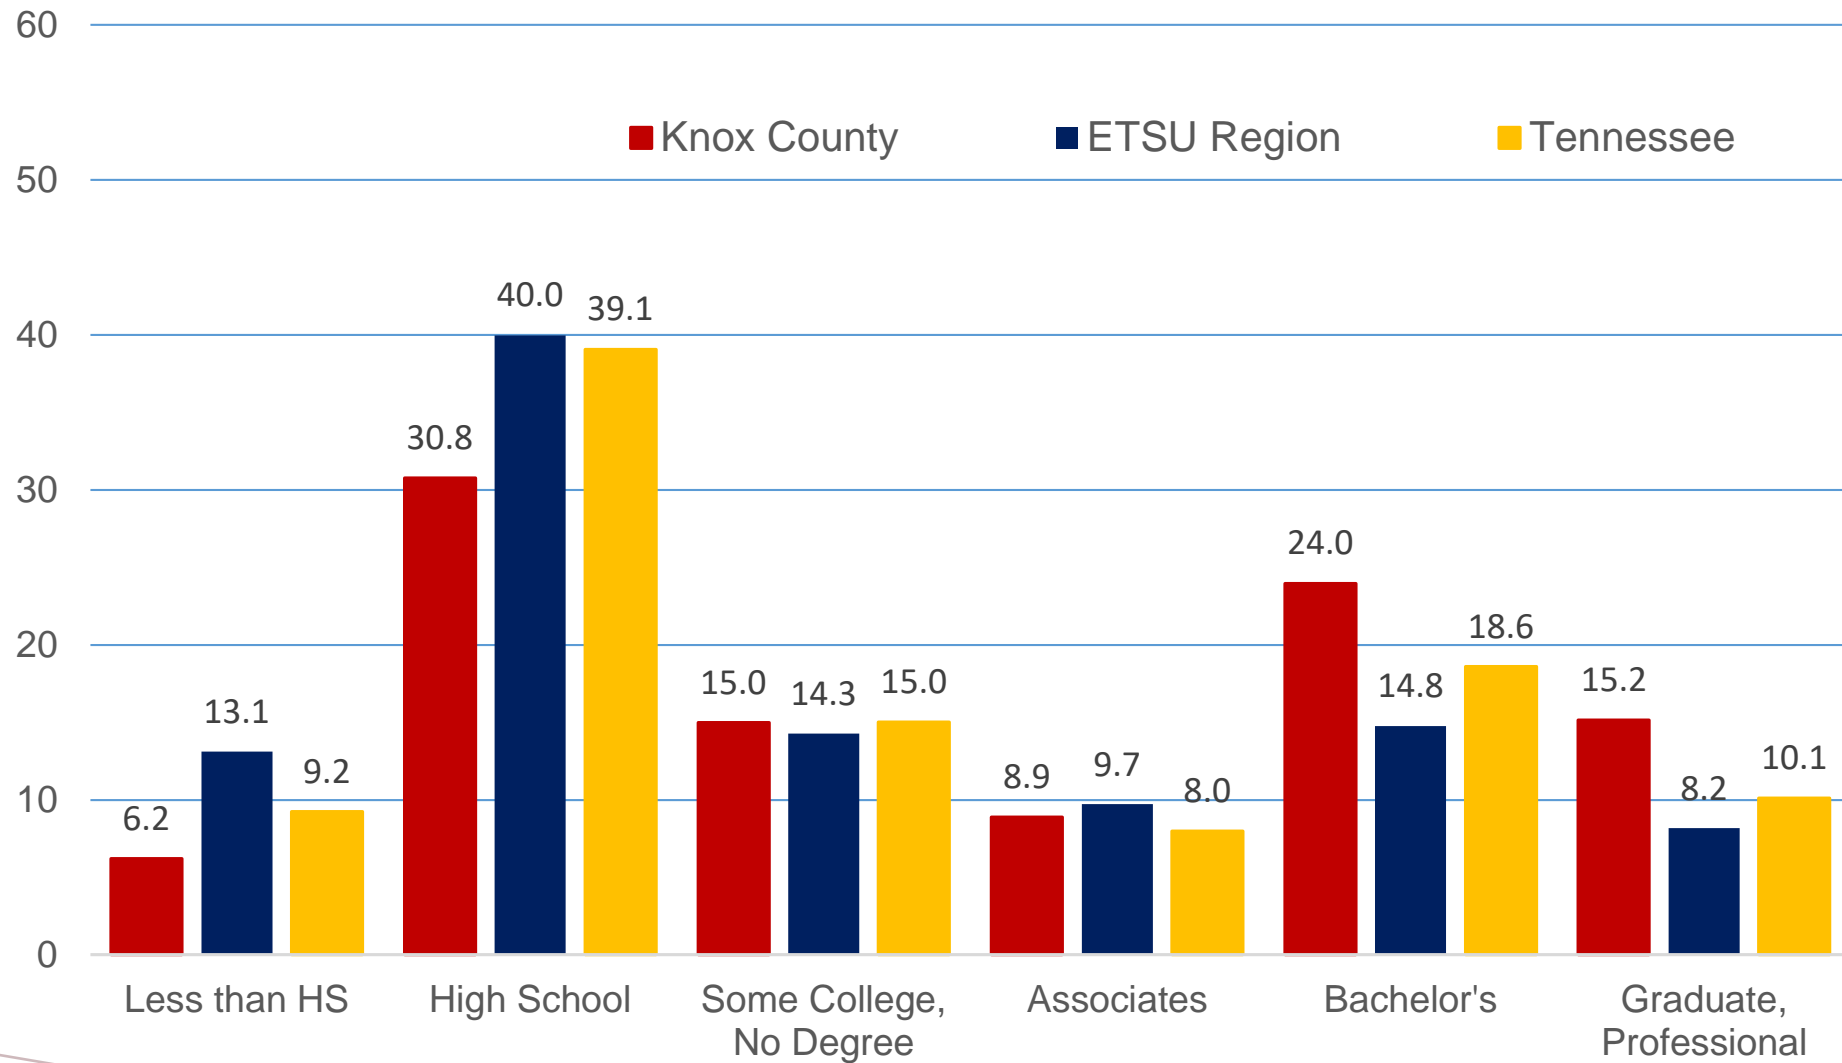

POPULATION

POPULATION CHANGE BY AGE-GROUP

KNOX COUNTY 2010 TO 2030

POPULATION ESTIMATES OF MINORITIES – AGE 0 TO 24 KNOX COUNTY (2010 TO 2019)

CHANGE IN K-12 ENROLLMENT

■ Grades 1-8 Students ■ Grades 9-12 Students

KNOX COUNTY

EDUCATION

EDUCATIONAL ATTAINMENT OF 25 TO 64 YEAR OLD'S

KNOX COUNTY, ETSU REGION, TN (2019)

Source: U.S. Census Bureau, American Community Survey Public Use Microdata Samples

EDUCATIONAL ATTAINMENT OF 25 TO 39 YEAR OLD'S

KNOX COUNTY, ETSU REGION, TN (2019)

Source: U.S. Census Bureau, American Community Survey Public Use Microdata Samples

PERCENTAGE CHANGE IN EDUCATIONAL ATTAINMENT FROM YOUNG (AGED 25 TO 39) TO OLDER (40 TO 64)

KNOX COUNTY, ETSU REGION, TN (2019)

EDUCATIONAL ATTAINMENT OF 25 TO 64 YEAR OLD'S BY RACE/ETHNICITY – KNOX COUNTY (2019)

Source: U.S. Census Bureau, American Community Survey Public Use Microdata Samples