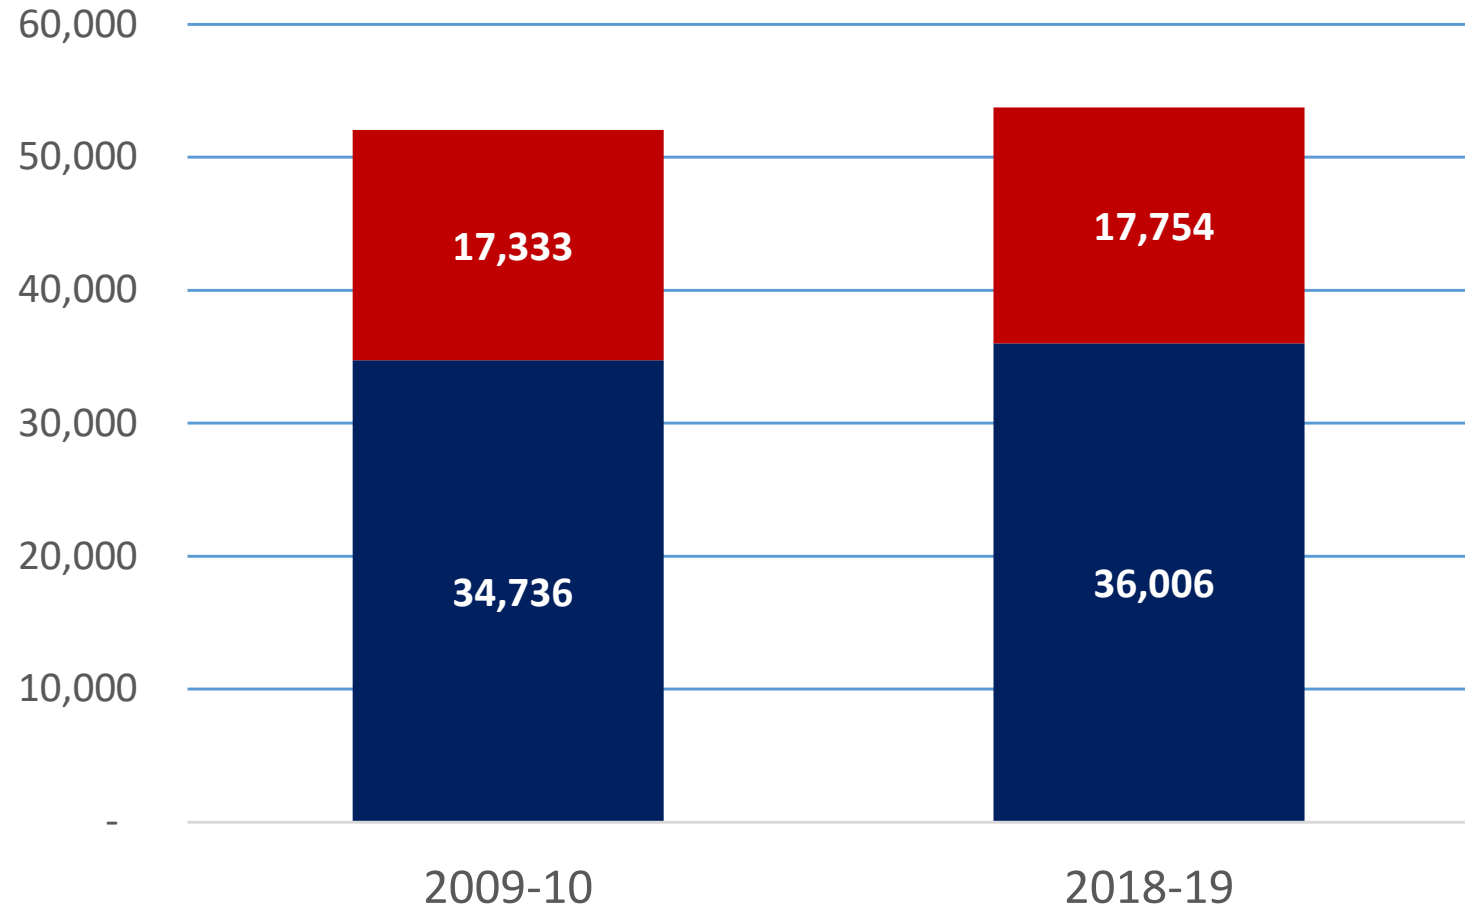

POPULATION

POPULATION CHANGE BY AGE-GROUP

KNOX COUNTY 2010 TO 2030

POPULATION ESTIMATES OF MINORITIES – AGE 0 TO 24 KNOX COUNTY (2010 TO 2019)

CHANGE IN K-12 ENROLLMENT

■ Grades 1-8 Students ■ Grades 9-12 Students

KNOX COUNTY

EDUCATION

EDUCATIONAL ATTAINMENT OF 25 TO 64 YEAR OLD'S

KNOX COUNTY, ETSU REGION, TN (2019)

Source: U.S. Census Bureau, American Community Survey Public Use Microdata Samples

EDUCATIONAL ATTAINMENT OF 25 TO 39 YEAR OLD'S