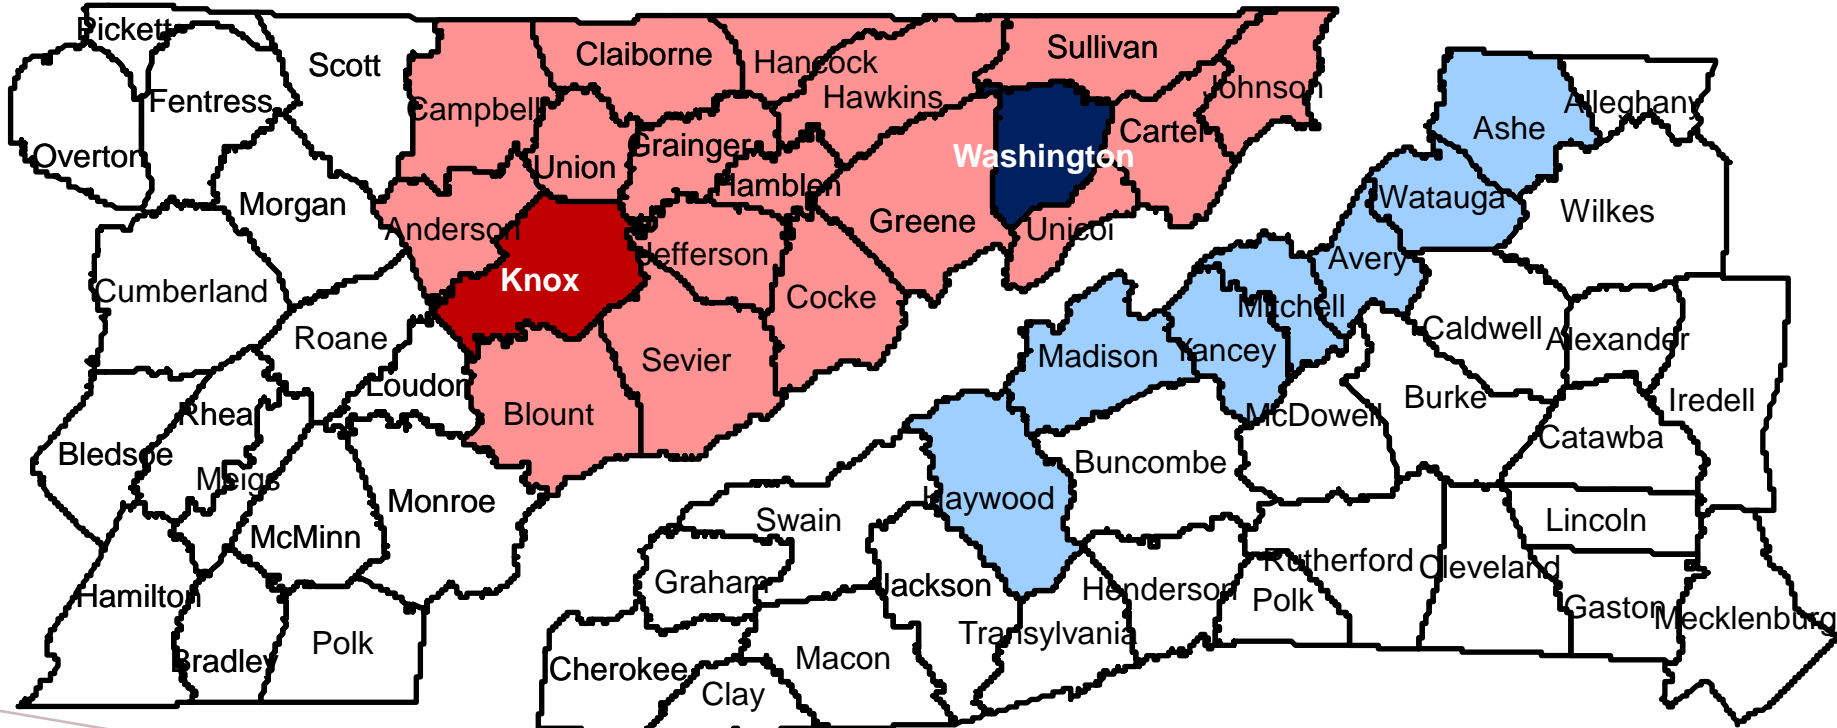

ETSU STEWARDSHIP OF PLACE

SPOTLIGHT ON
KNOX COUNTY

May 2021

THE EDUCATION PIPELINE LEADING TO ETSU

REGION-COUNTIES PRIMARILY SERVED

First-Time Freshmen – 68%

All Undergraduates – 74%

Combined Public Use Microdata Areas (PUMAs) for ETSU Region

Lowest Unit of Analysis for Most U.S. Census Bureau Data

PUMA	County and City
900	Campbell, Claiborne, Scott, Morgan & Hancock Counties
1000	Hawkins & Sullivan (Northwest) Counties--Kingsport City
1100	Sullivan County (Southeast)--Bristol City
1200	Greene, Carter, Unicoi & Johnson Counties
1300	Washington County--Johnson City
1400	Hamblen, Cocke & Grainger Counties
1500	Sevier & Jefferson Counties
1601	Anderson, Union & Knox (North) Counties--Oak Ridge (East) & Clinton Cities
1602	Knox County (East)
1603	Knoxville City
1604	Knox County (West)--Farragut Town
1700	Blount County

KNOX COUNTY

EDUCATION

EDUCATIONAL ATTAINMENT OF 25 TO 64 YEAR OLD'S

KNOX COUNTY, ETSU REGION, TN (2019)

Source: U.S. Census Bureau, American Community Survey Public Use Microdata Samples

EDUCATIONAL ATTAINMENT OF 25 TO 39 YEAR OLD'S

KNOX COUNTY

OCCUPATIONS OF 25 TO 64 YEAR OLD'S

KNOX COUNTY (2019)

ANNUAL NET MIGRATION OF 25 TO 64 YEAR OLDS

KNOX, ANDERSON, AND UNION COUNTIES (2015-2019)

By Level of Education

By Occupation