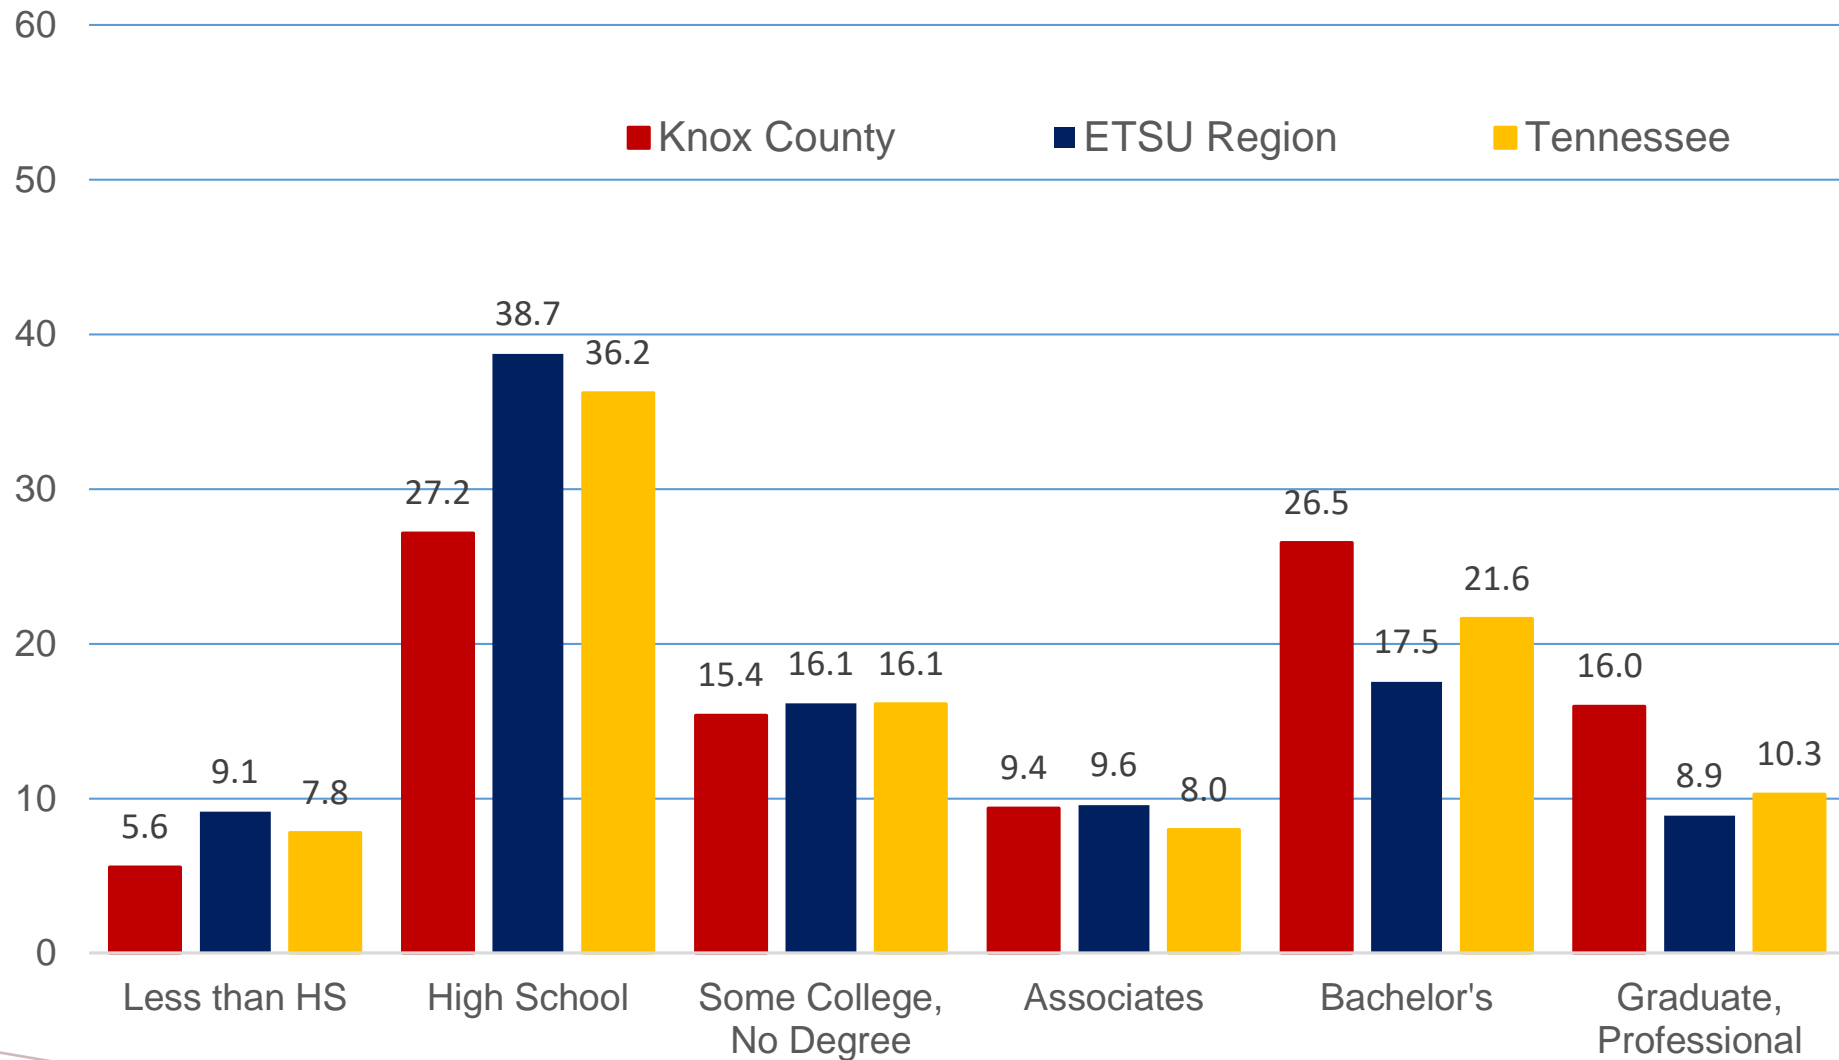

POPULATION

POPULATION CHANGE BY AGE-GROUP

KNOX COUNTY 2010 TO 2030

POPULATION ESTIMATES OF MINORITIES – AGE 0 TO 24 KNOX COUNTY (2010 TO 2019)

CHANGE IN K-12 ENROLLMENT

■ Grades 1-8 Students ■ Grades 9-12 Students

KNOX COUNTY

EDUCATION

EDUCATIONAL ATTAINMENT OF 25 TO 64 YEAR OLD'S

KNOX COUNTY, ETSU REGION, TN (2019)

Source: U.S. Census Bureau, American Community Survey Public Use Microdata Samples

EDUCATIONAL ATTAINMENT OF 25 TO 39 YEAR OLD'S

KNOX COUNTY, ETSU REGION, TN (2019)

Source: U.S. Census Bureau, American Community Survey Public Use Microdata Samples

PERCENTAGE CHANGE IN EDUCATIONAL ATTAINMENT FROM YOUNG (AGED 25 TO 39) TO OLDER (40 TO 64)

KNOX COUNTY, ETSU REGION, TN (2019)

EDUCATIONAL ATTAINMENT OF 25 TO 64 YEAR OLD'S BY RACE/ETHNICITY – KNOX COUNTY (2019)

Source: U.S. Census Bureau, American Community Survey Public Use Microdata Samples