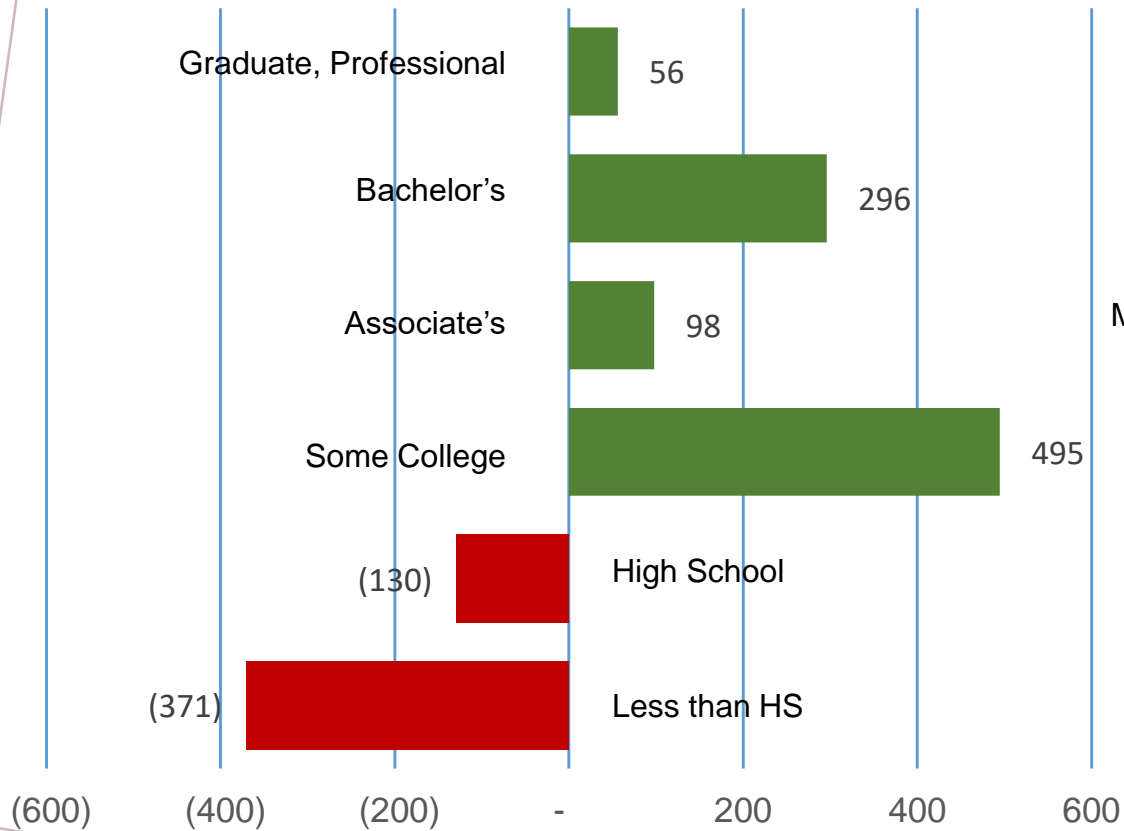

POPULATION

POPULATION CHANGE BY AGE-GROUP

KNOX COUNTY 2010 TO 2030

POPULATION ESTIMATES OF MINORITIES – AGE 0 TO 24 KNOX COUNTY (2010 TO 2019)

CHANGE IN K-12 ENROLLMENT

■ Grades 1-8 Students ■ Grades 9-12 Students

KNOX COUNTY, ETSU REGION, TN (2019)

EDUCATIONAL ATTAINMENT OF 25 TO 64 YEAR OLD'S BY RACE/ETHNICITY – KNOX COUNTY (2019)

Source: U.S. Census Bureau, American Community Survey Public Use Microdata Samples

KNOX COUNTY

OCCUPATIONS OF 25 TO 64 YEAR OLD'S

KNOX COUNTY (2019)

ANNUAL NET MIGRATION OF 25 TO 64 YEAR OLDS

KNOX, ANDERSON, AND UNION COUNTIES (2015-2019)

By Level of Education

By Occupation