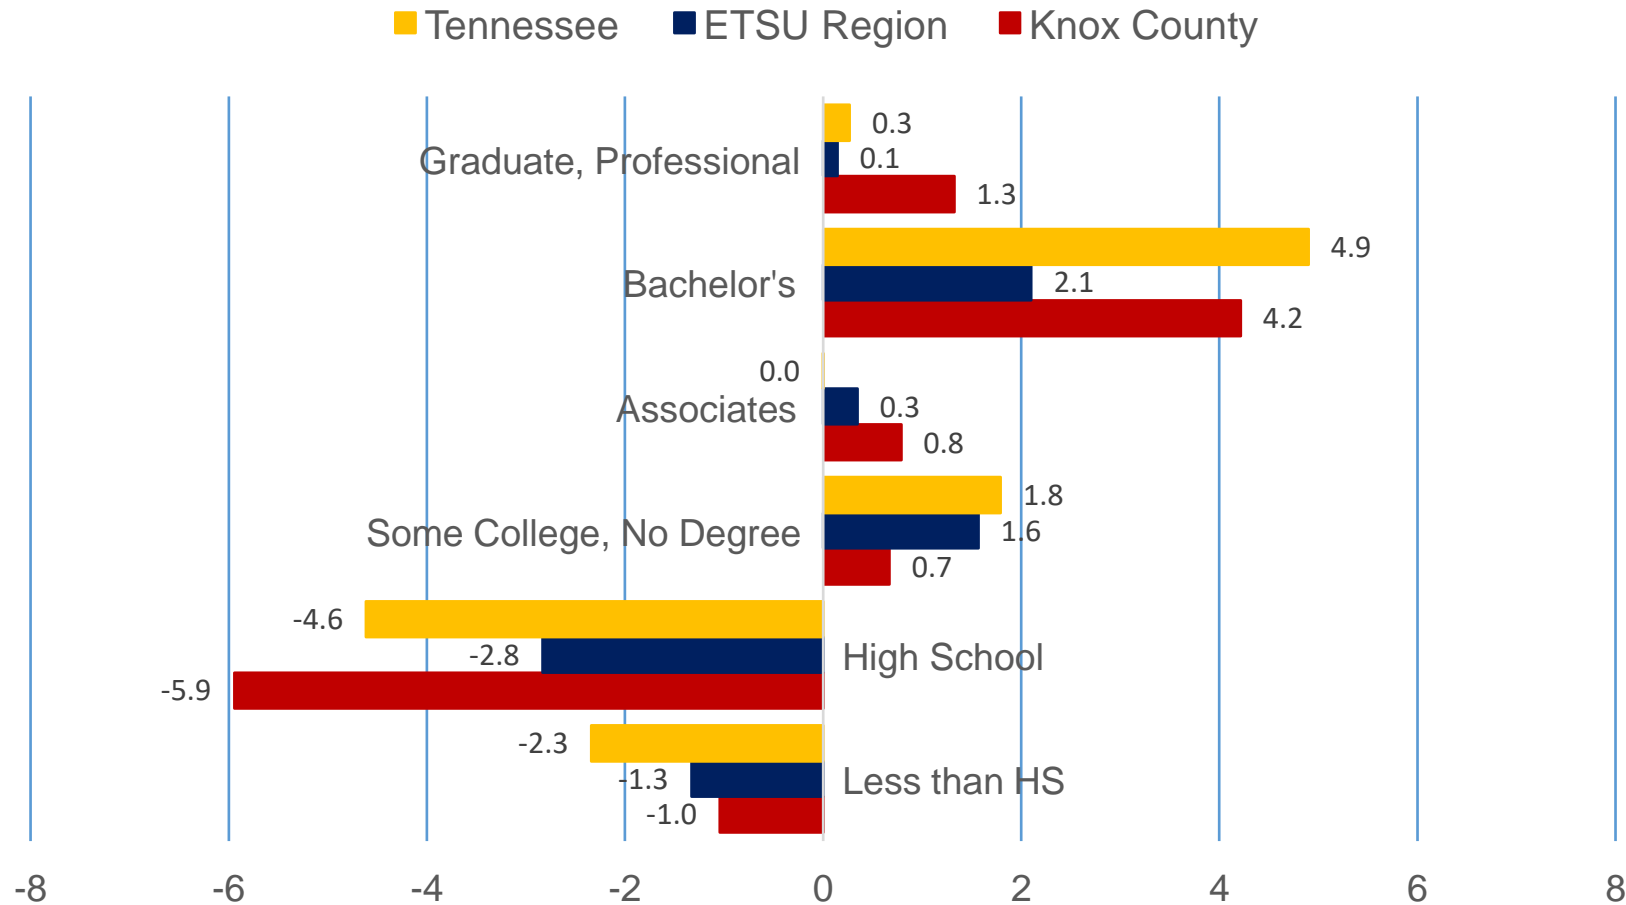

KNOX COUNTY

EDUCATION

EDUCATIONAL ATTAINMENT OF 25 TO 64 YEAR OLD'S

KNOX COUNTY, ETSU REGION, TN (2019)

Source: U.S. Census Bureau, American Community Survey Public Use Microdata Samples

EDUCATIONAL ATTAINMENT OF 25 TO 39 YEAR OLD'S

KNOX COUNTY, ETSU REGION, TN (2019)

Source: U.S. Census Bureau, American Community Survey Public Use Microdata Samples

PERCENTAGE CHANGE IN EDUCATIONAL ATTAINMENT FROM YOUNG (AGED 25 TO 39) TO OLDER (40 TO 64)

KNOX COUNTY, ETSU REGION, TN (2019)

EDUCATIONAL ATTAINMENT OF 25 TO 64 YEAR OLD'S BY RACE/ETHNICITY – KNOX COUNTY (2019)

Source: U.S. Census Bureau, American Community Survey Public Use Microdata Samples

KNOX COUNTY

OCCUPATIONS OF 25 TO 64 YEAR OLD'S

KNOX COUNTY (2019)

ANNUAL NET MIGRATION OF 25 TO 64 YEAR OLDS

KNOX, ANDERSON, AND UNION COUNTIES (2015-2019)

By Level of Education

By Occupation