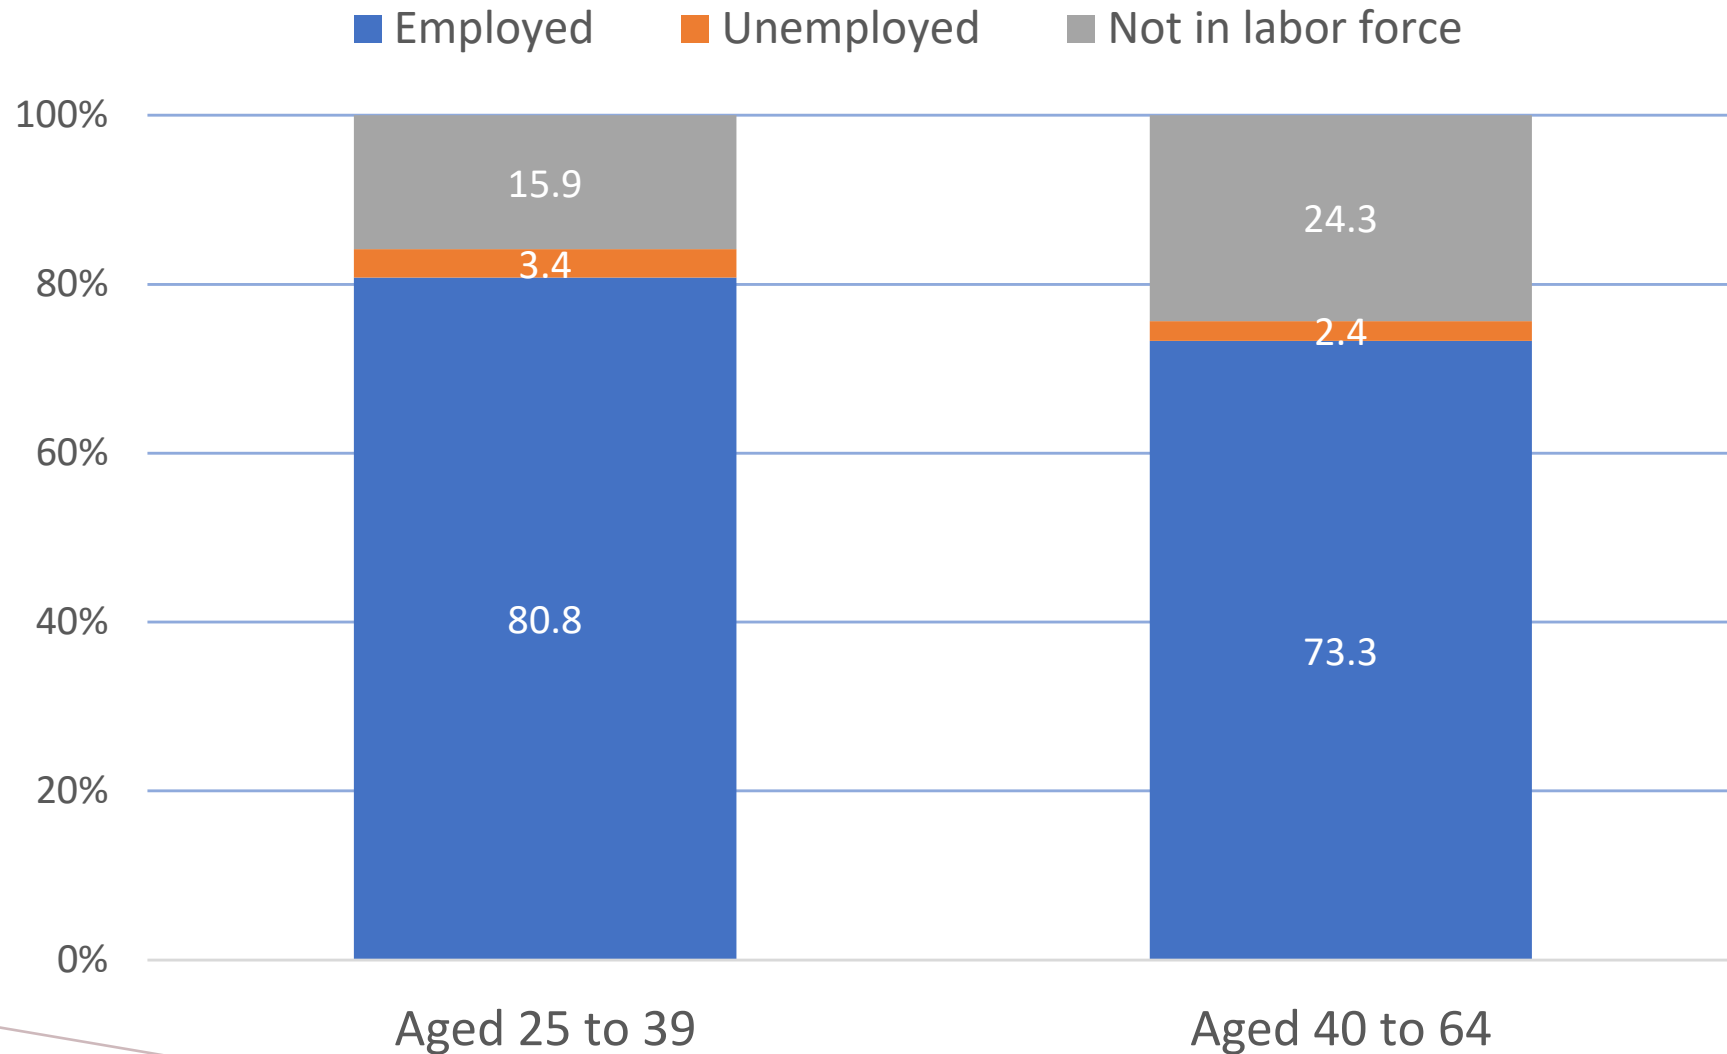

KNOX COUNTY

OCCUPATIONS OF 25 TO 64 YEAR OLD'S

KNOX COUNTY (2019)

ANNUAL NET MIGRATION OF 25 TO 64 YEAR OLDS

KNOX, ANDERSON, AND UNION COUNTIES (2015-2019)

By Level of Education

By Occupation