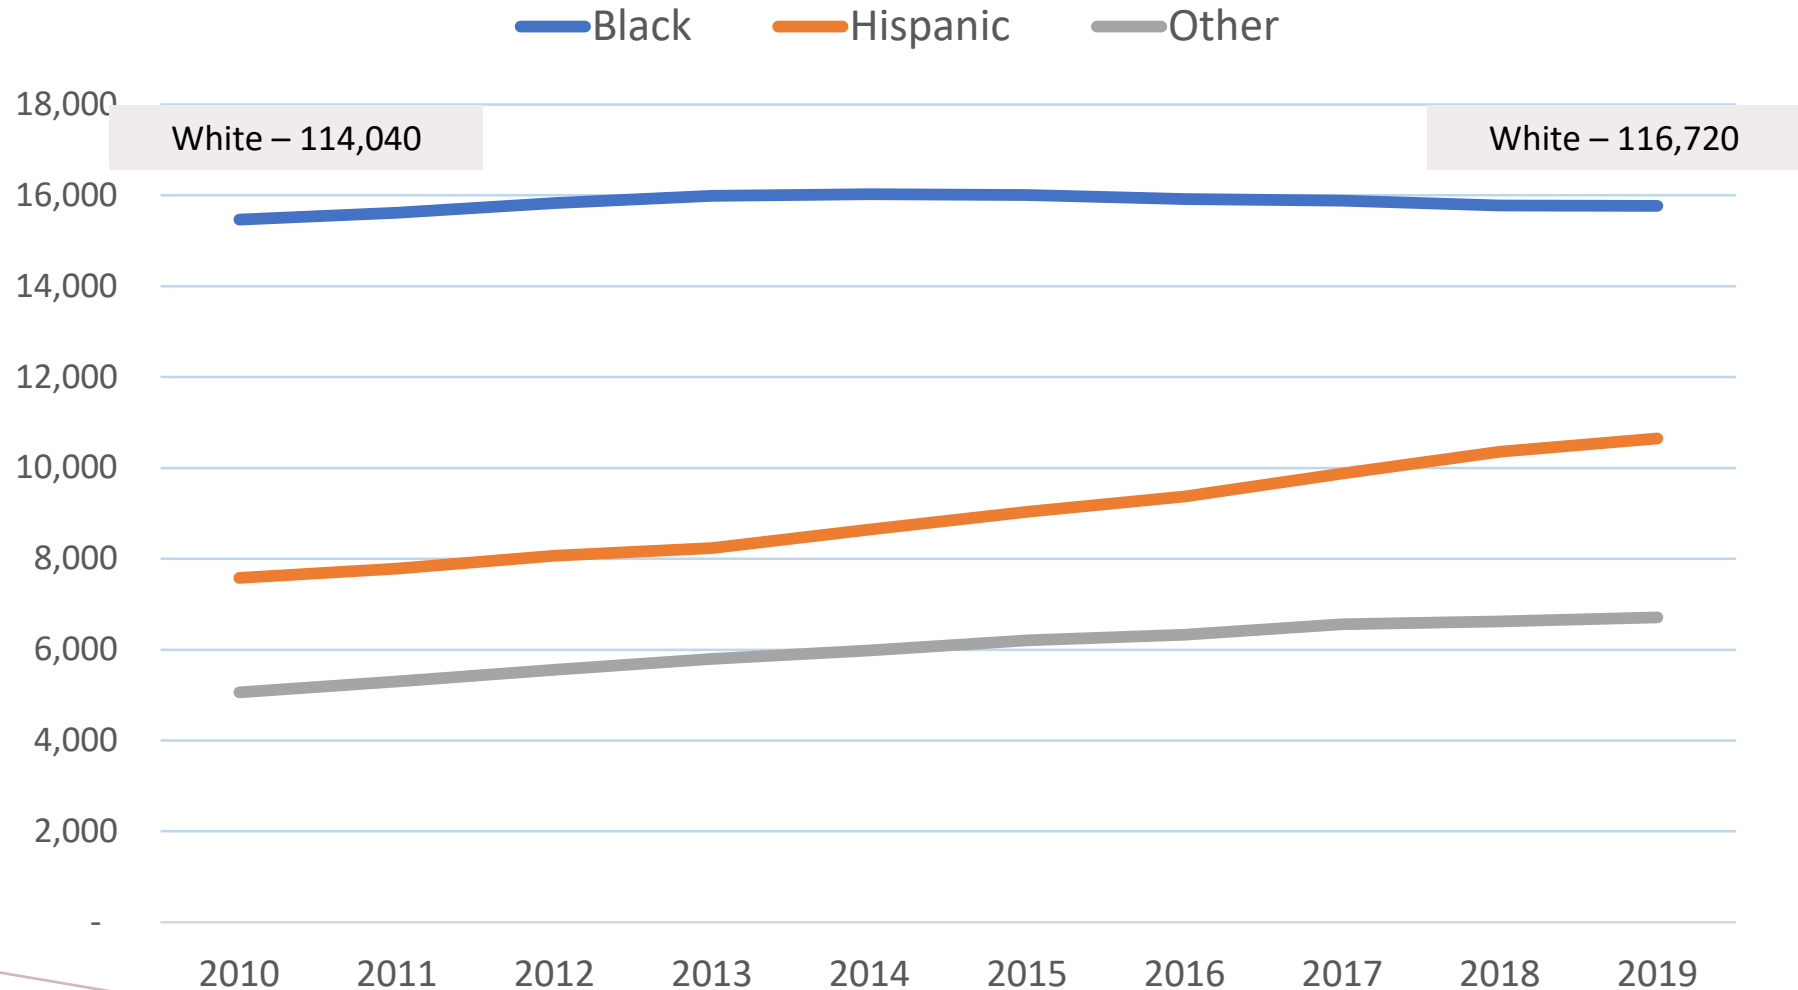

POPULATION

POPULATION CHANGE BY AGE-GROUP

KNOX COUNTY 2010 TO 2030

POPULATION ESTIMATES OF MINORITIES – AGE 0 TO 24 KNOX COUNTY (2010 TO 2019)

CHANGE IN K-12 ENROLLMENT

■ Grades 1-8 Students ■ Grades 9-12 Students

KNOX COUNTY

EDUCATION

EDUCATIONAL ATTAINMENT OF 25 TO 64 YEAR OLD'S

KNOX COUNTY, ETSU REGION, TN (2019)

Source: U.S. Census Bureau, American Community Survey Public Use Microdata Samples

EDUCATIONAL ATTAINMENT OF 25 TO 39 YEAR OLD'S