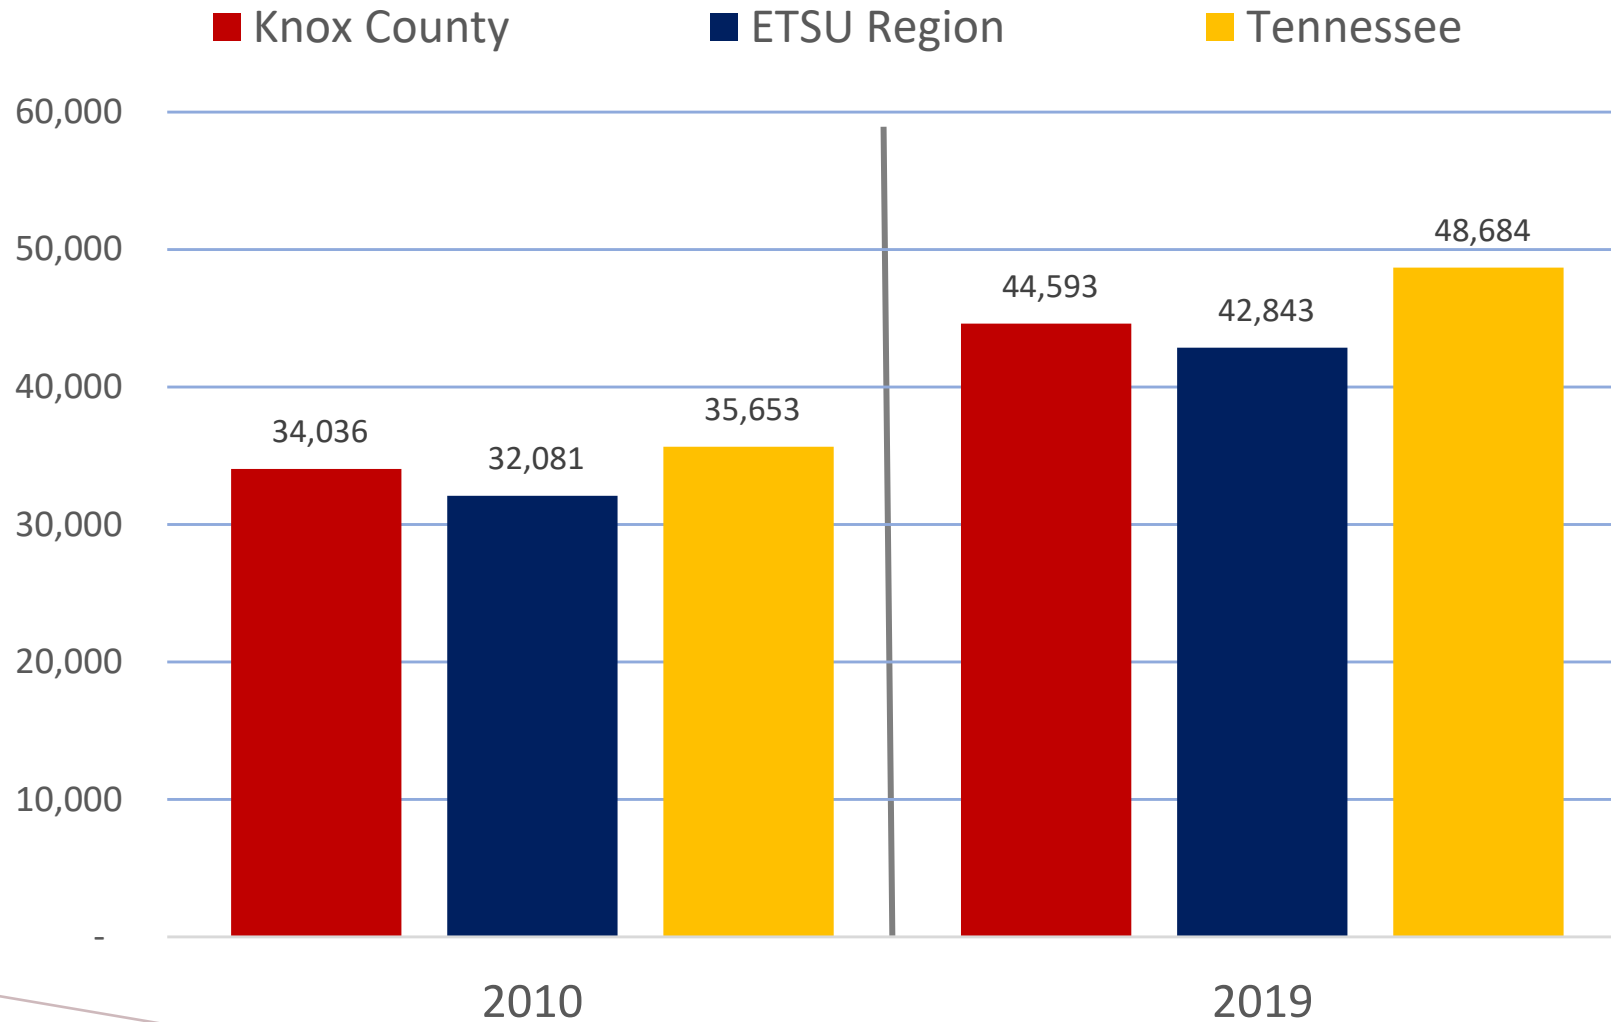

PERSONAL INCOME PER CAPITA

KNOX COUNTY, ETSU REGION, TN

Source: U.S. Bureau of Economic Analysis