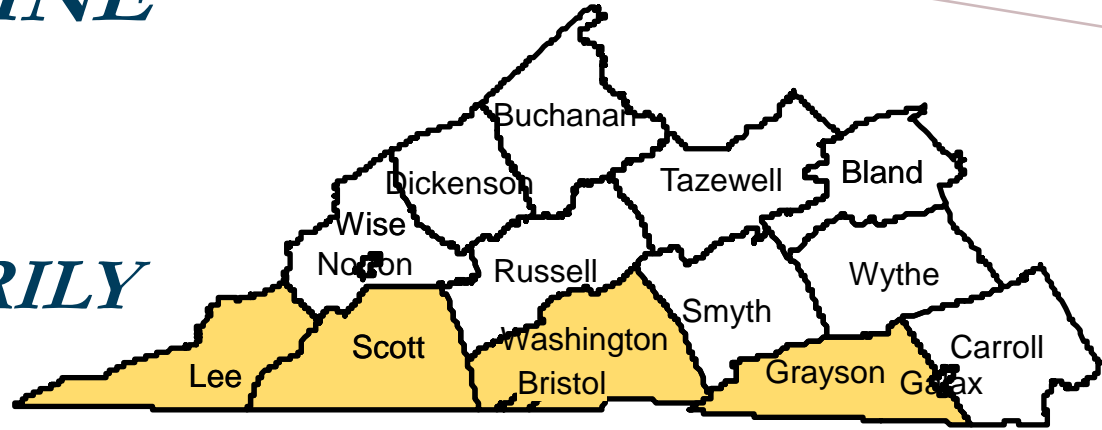

ETSU STEWARDSHIP OF PLACE

SPOTLIGHT ON
KNOX COUNTY

May 2021

THE EDUCATION PIPELINE LEADING TO ETSU

REGION-COUNTIES PRIMARILY SERVED

First-Time Freshmen – 68%

All Undergraduates – 74%

Combined Public Use Microdata Areas (PUMAs) for ETSU Region

Lowest Unit of Analysis for Most U.S. Census Bureau Data

PUMA	County and City
900	Campbell, Claiborne, Scott, Morgan & Hancock Counties
1000	Hawkins & Sullivan (Northwest) Counties--Kingsport City
1100	Sullivan County (Southeast)--Bristol City
1200	Greene, Carter, Unicoi & Johnson Counties
1300	Washington County--Johnson City
1400	Hamblen, Cocke & Grainger Counties
1500	Sevier & Jefferson Counties
1601	Anderson, Union & Knox (North) Counties--Oak Ridge (East) & Clinton Cities
1602	Knox County (East)
1603	Knoxville City
1604	Knox County (West)--Farragut Town
1700	Blount County

KNOX COUNTY, ETSU REGION, TN (2019)

EDUCATIONAL ATTAINMENT OF 25 TO 64 YEAR OLD'S BY RACE/ETHNICITY – KNOX COUNTY (2019)

Source: U.S. Census Bureau, American Community Survey Public Use Microdata Samples

KNOX COUNTY

OCCUPATIONS OF 25 TO 64 YEAR OLD'S

KNOX COUNTY (2019)

ANNUAL NET MIGRATION OF 25 TO 64 YEAR OLDS

KNOX, ANDERSON, AND UNION COUNTIES (2015-2019)

By Level of Education

By Occupation