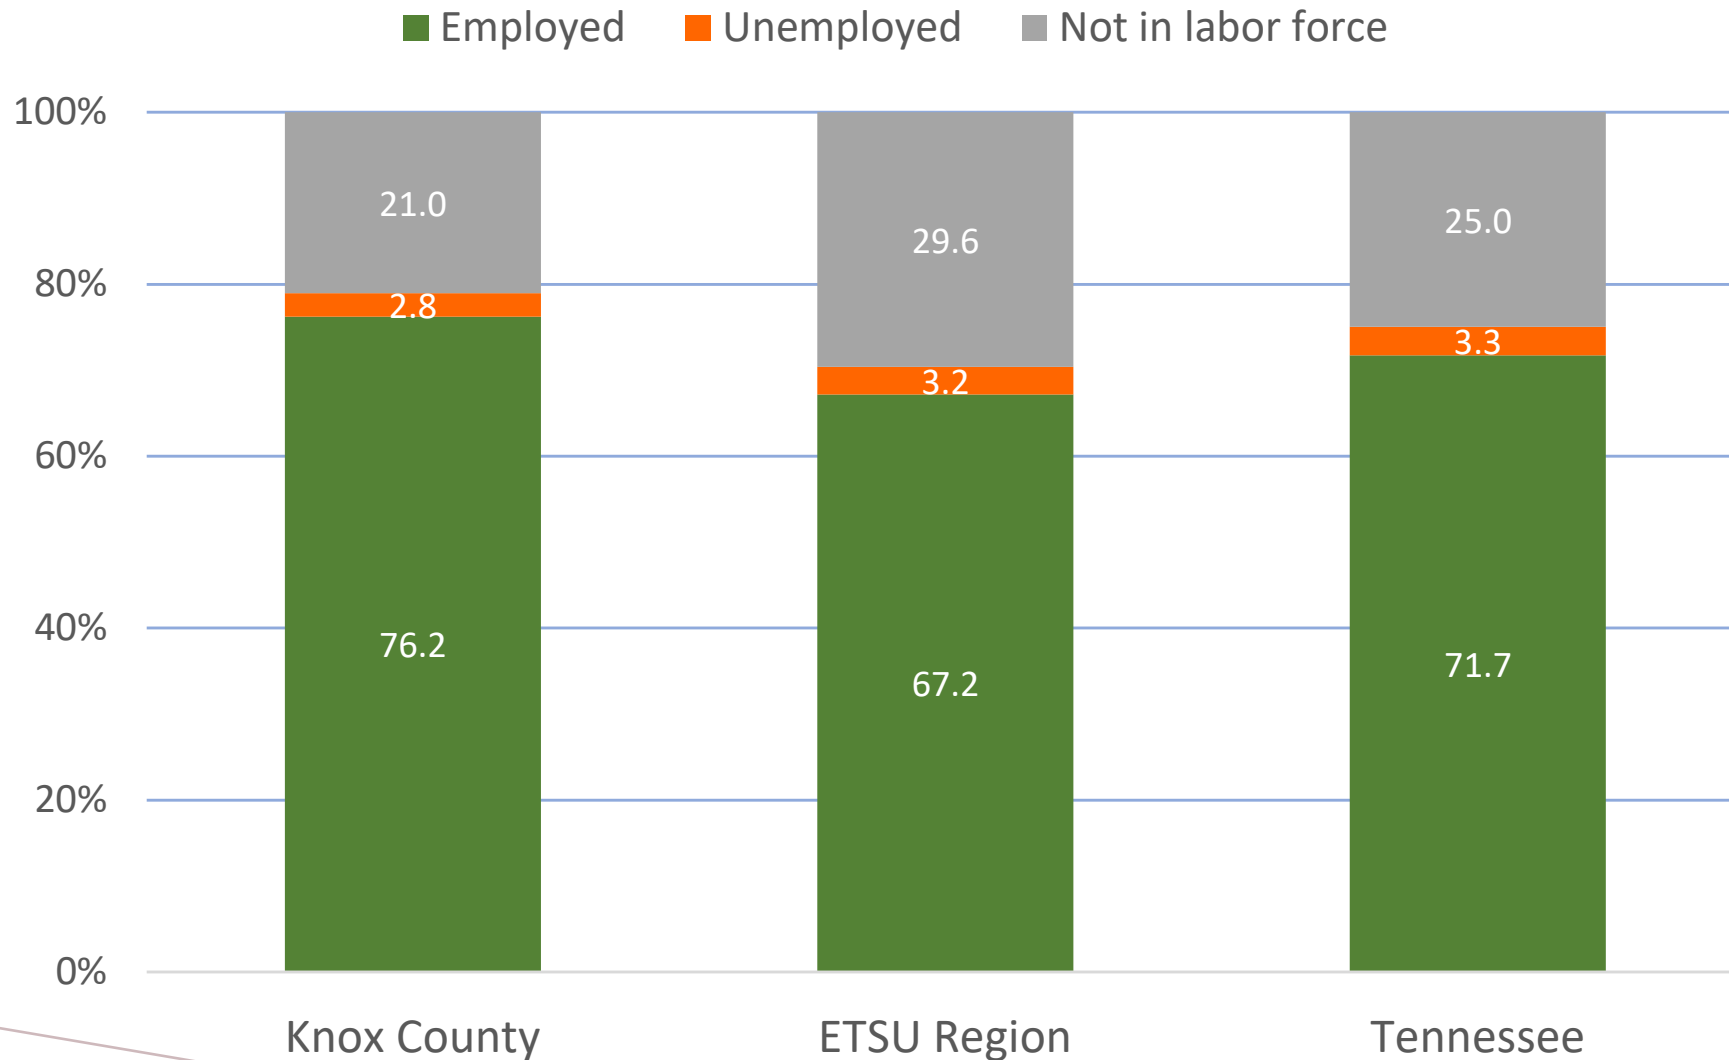

KNOX COUNTY, ETSU REGION, TN (2019)

EDUCATIONAL ATTAINMENT OF 25 TO 64 YEAR OLD'S BY RACE/ETHNICITY – KNOX COUNTY (2019)

Source: U.S. Census Bureau, American Community Survey Public Use Microdata Samples

EMPLOYMENT AND WORKFORCE

PERSONAL INCOME PER CAPITA

KNOX COUNTY, ETSU REGION, TN

Source: U.S. Bureau of Economic Analysis

EMPLOYMENT STATUS (2019)

KNOX COUNTY, ETSU REGION, TN

EMPLOYMENT STATUS BY AGE-GROUP (2019)

KNOX COUNTY

OCCUPATIONS OF 25 TO 64 YEAR OLD'S

KNOX COUNTY (2019)

ANNUAL NET MIGRATION OF 25 TO 64 YEAR OLDS

KNOX, ANDERSON, AND UNION COUNTIES (2015-2019)

By Level of Education

By Occupation