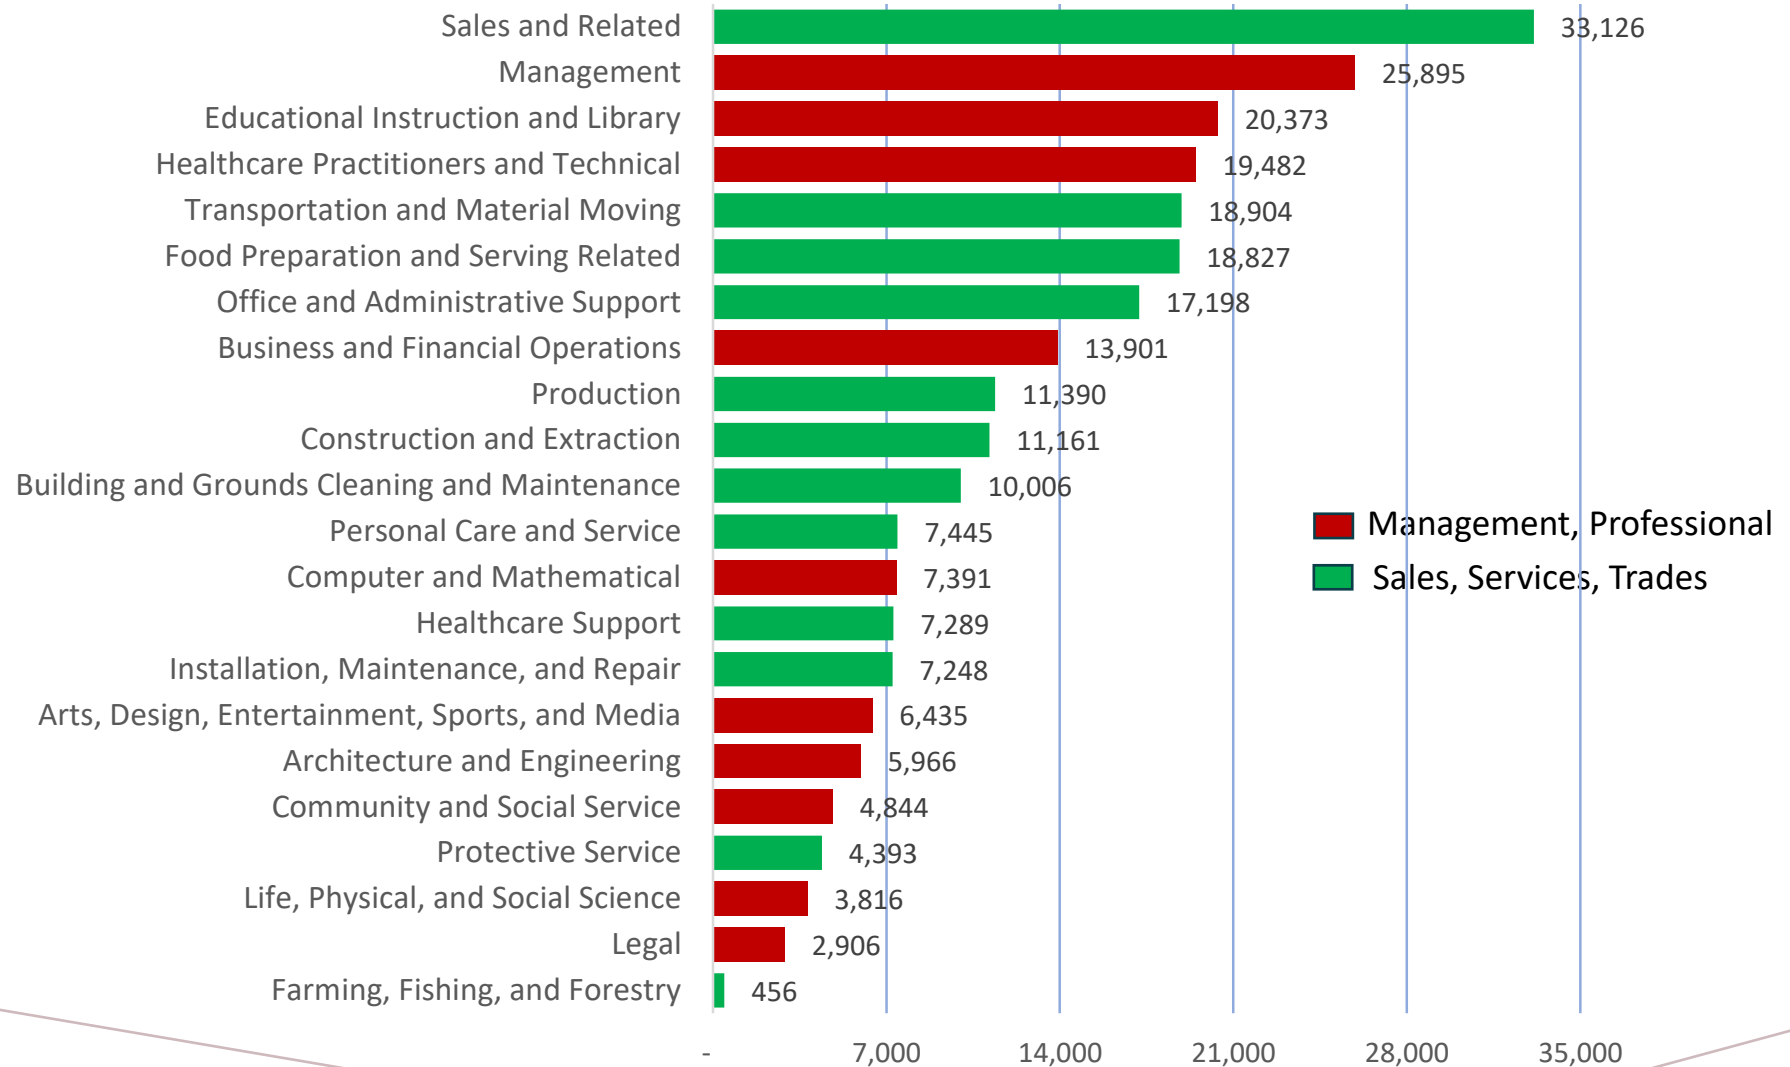

KNOX COUNTY

OCCUPATIONS OF 25 TO 64 YEAR OLD'S

KNOX COUNTY (2019)

ANNUAL NET MIGRATION OF 25 TO 64 YEAR OLDS

KNOX, ANDERSON, AND UNION COUNTIES (2015-2019)

By Level of Education

By Occupation