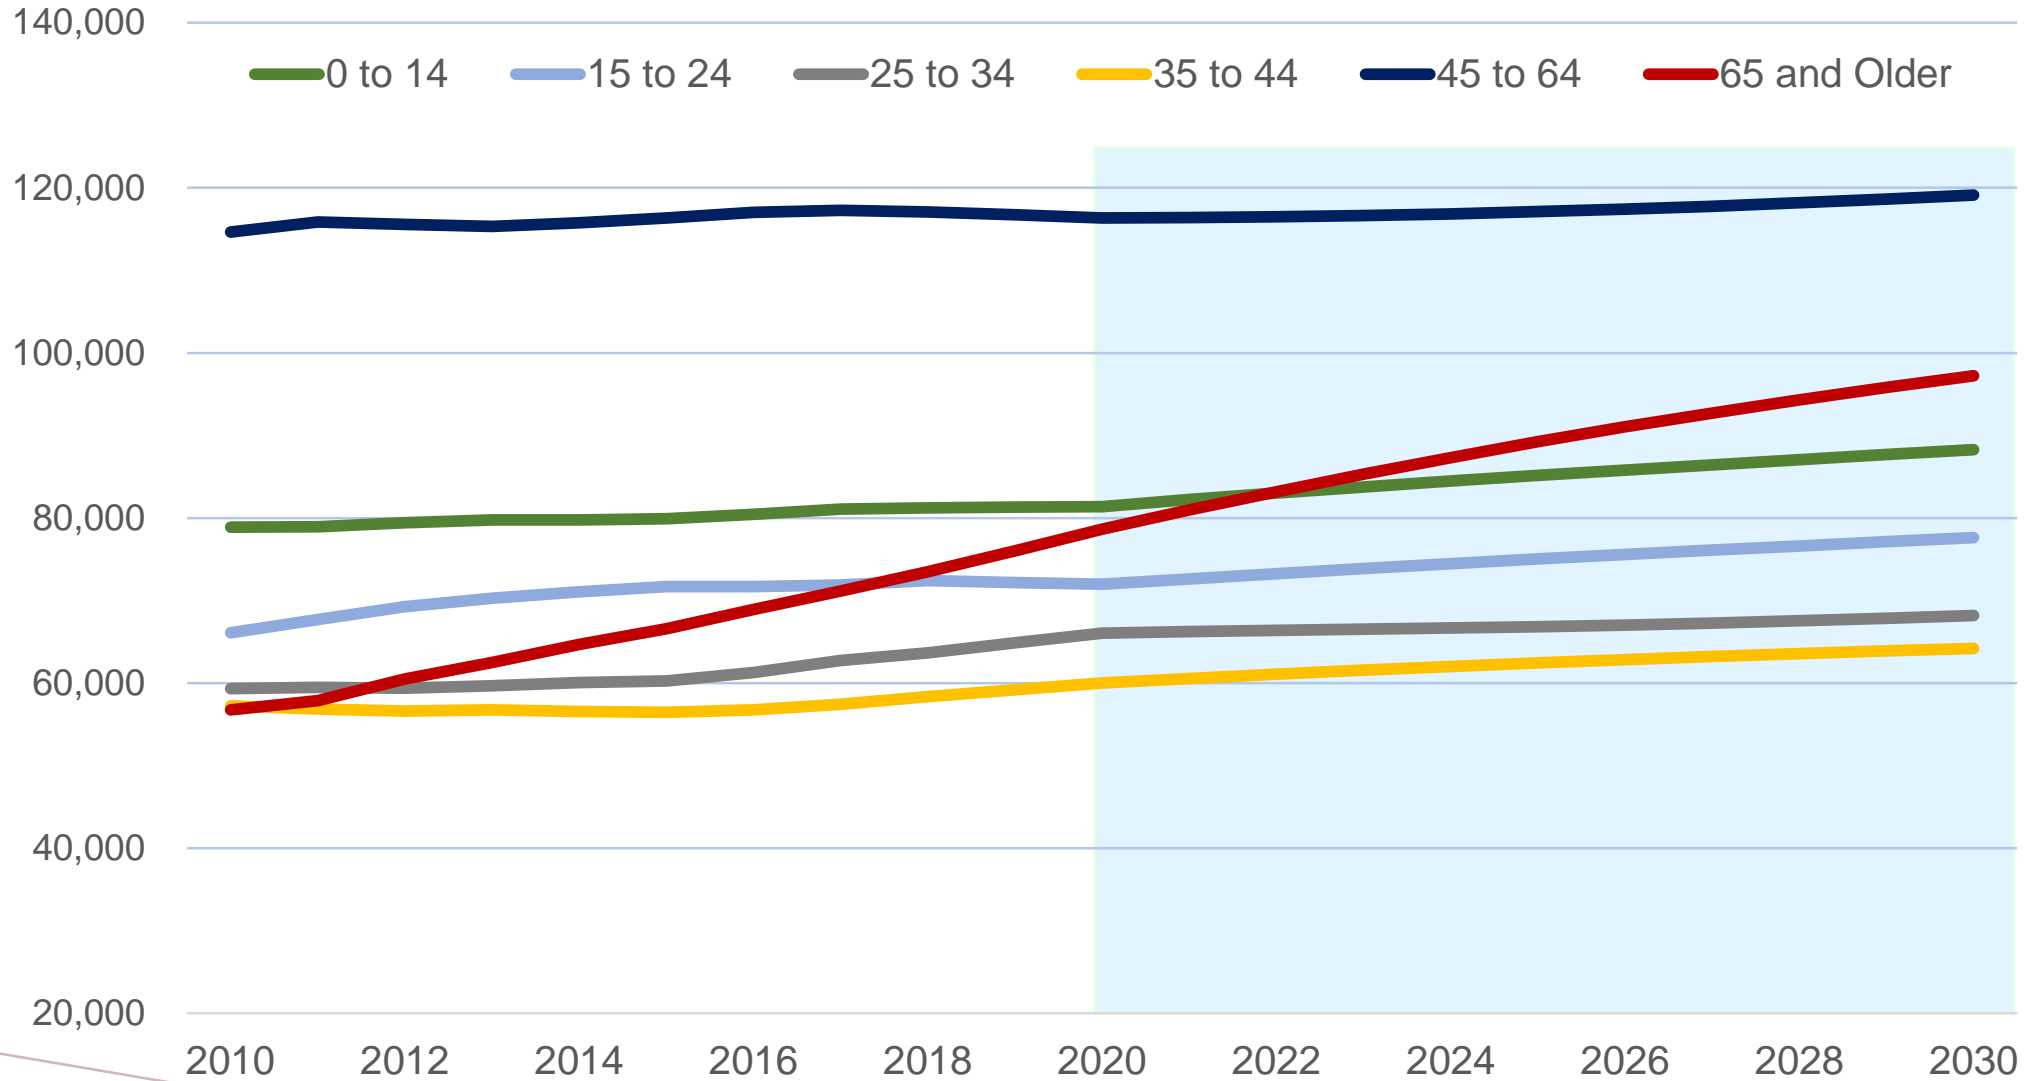

ETSU STEWARDSHIP OF PLACE

SPOTLIGHT ON
KNOX COUNTY

May 2021

THE EDUCATION PIPELINE LEADING TO ETSU

REGION-COUNTIES PRIMARILY SERVED

First-Time Freshmen – 68%

All Undergraduates – 74%

Combined Public Use Microdata Areas (PUMAs) for ETSU Region

POPULATION

POPULATION CHANGE BY AGE-GROUP

KNOX COUNTY 2010 TO 2030

POPULATION ESTIMATES OF MINORITIES – AGE 0 TO 24 KNOX COUNTY (2010 TO 2019)

CHANGE IN K-12 ENROLLMENT

■ Grades 1-8 Students ■ Grades 9-12 Students