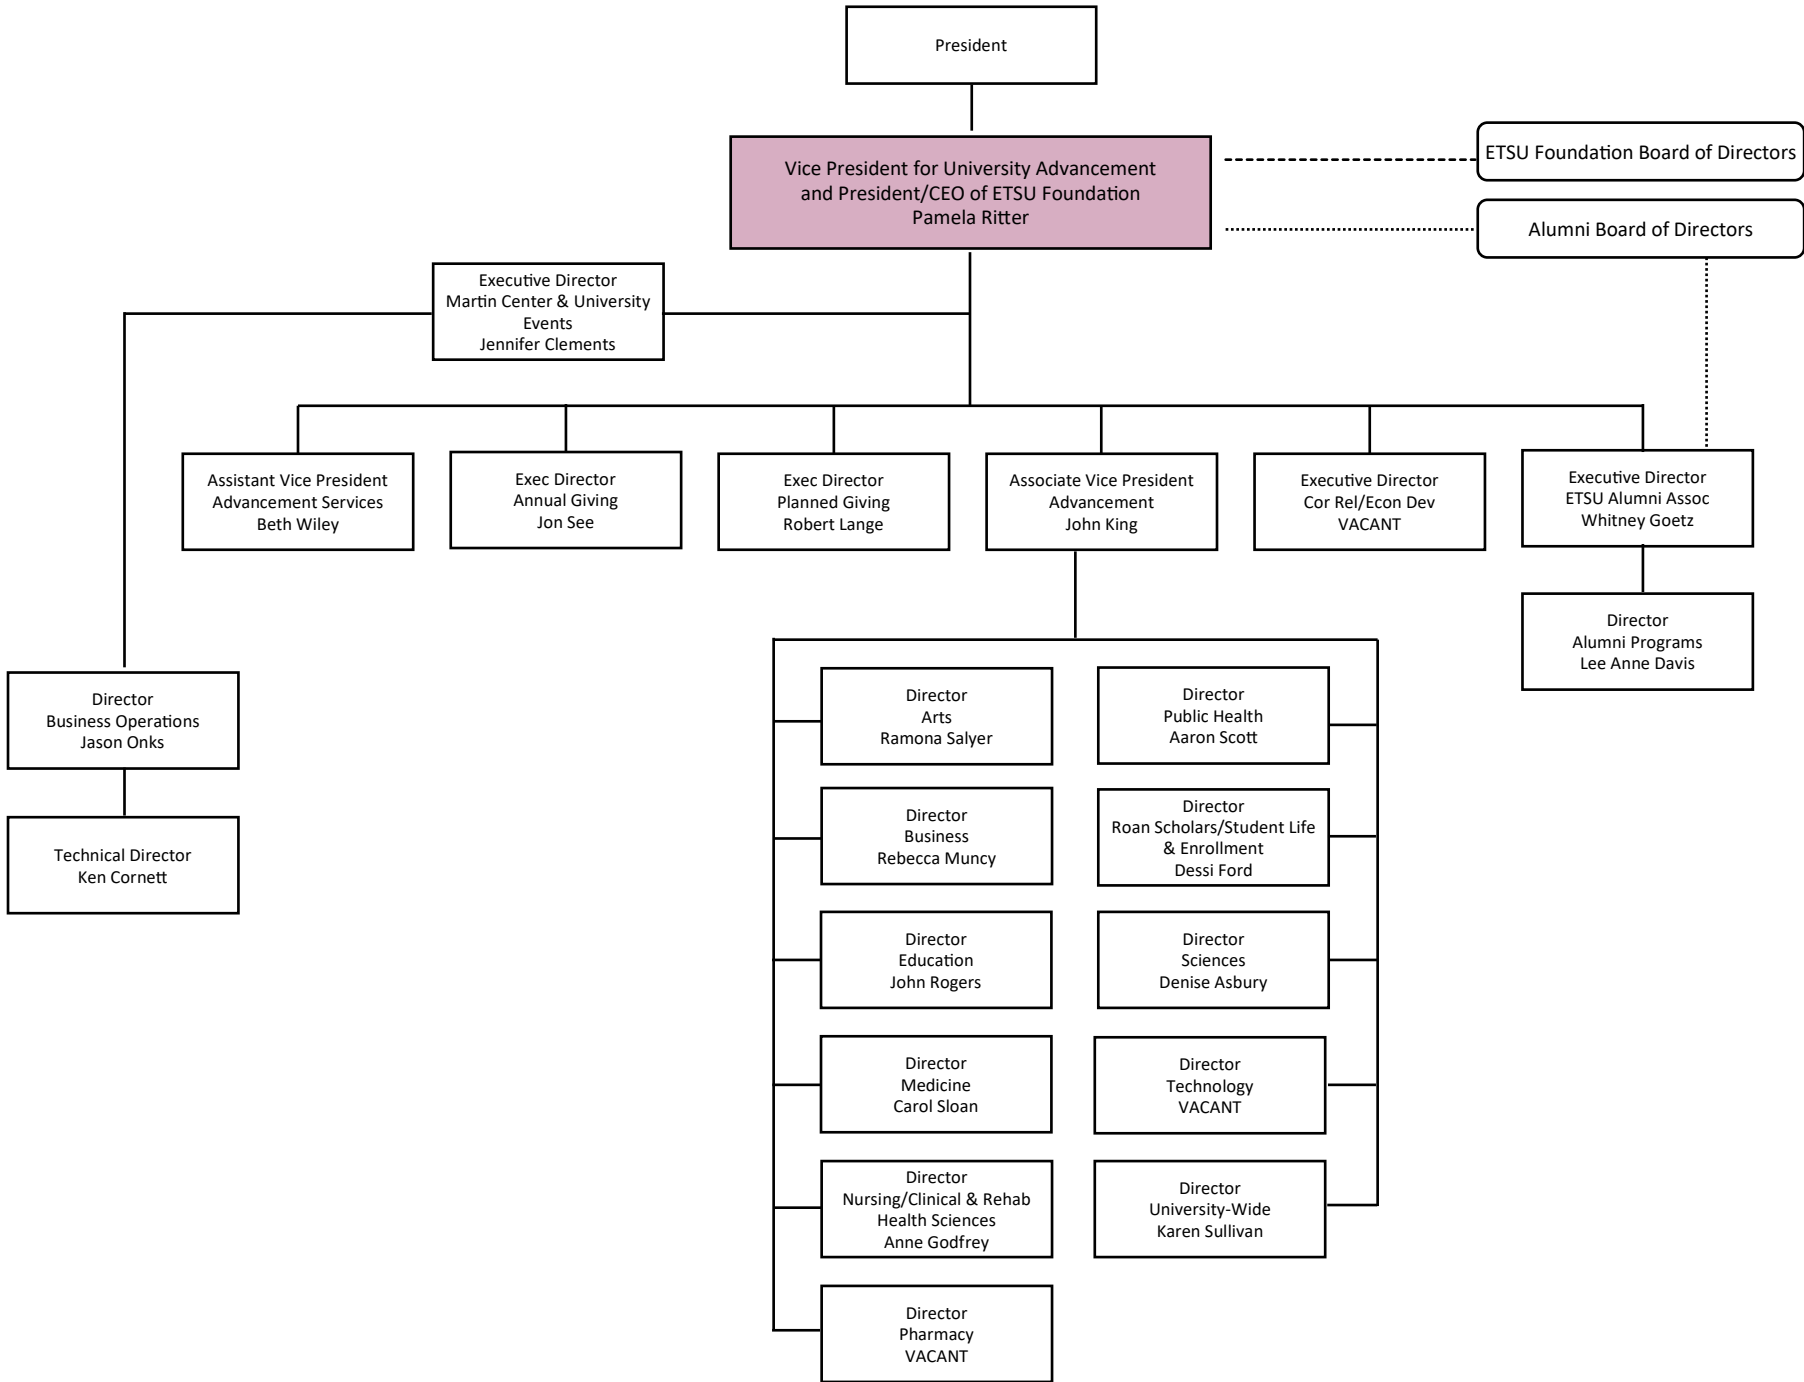

- President Direct Report
- - - Dual Role
- Unit Org Chart Below

\*Education Technology Resource Center