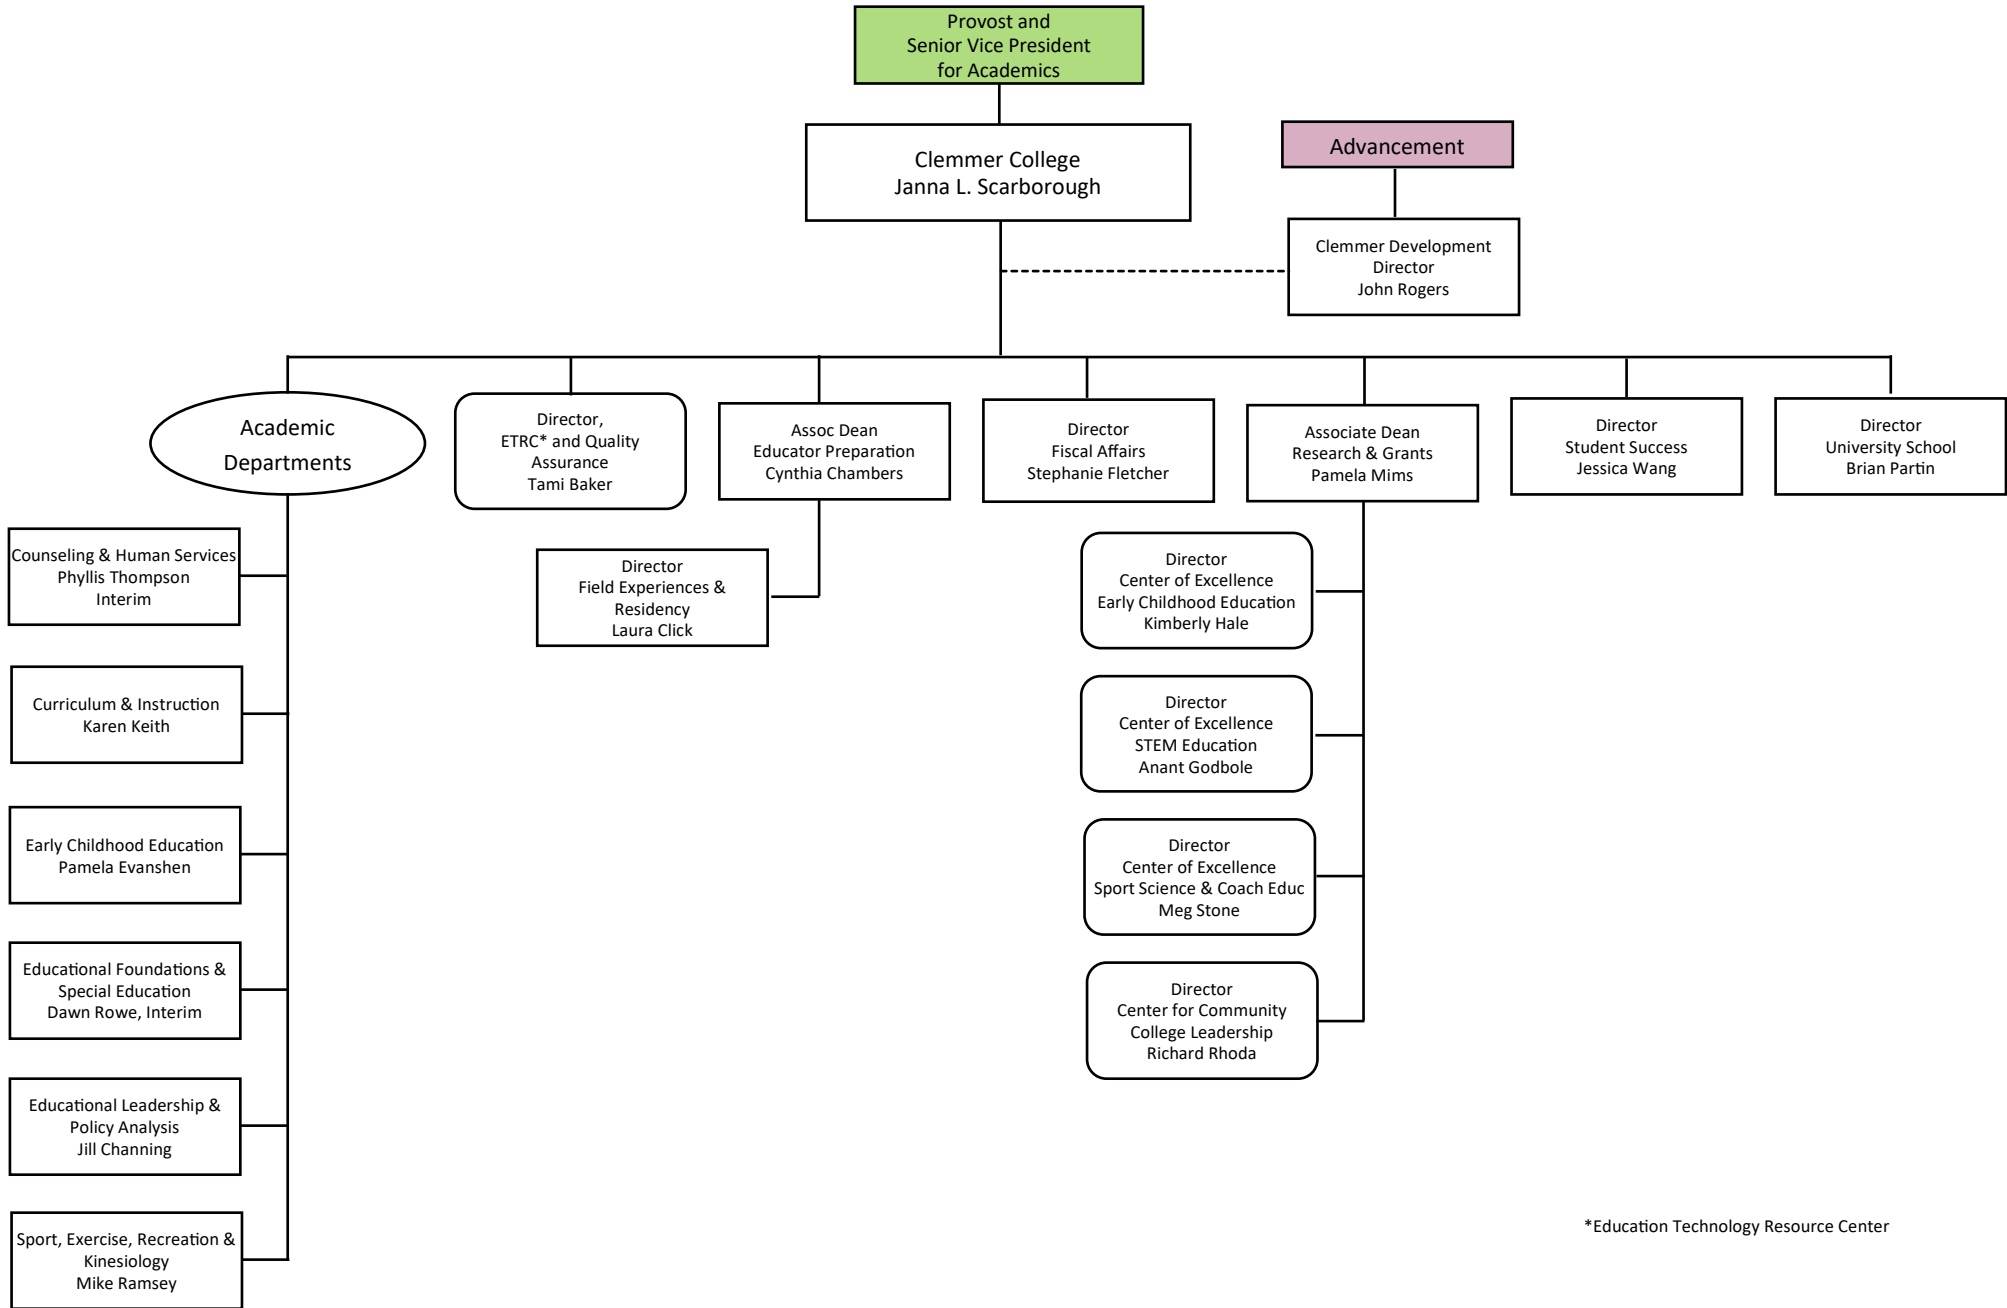

- President Direct Report
- - - Dual Role
- Unit Org Chart Below

\*Education Technology Resource Center