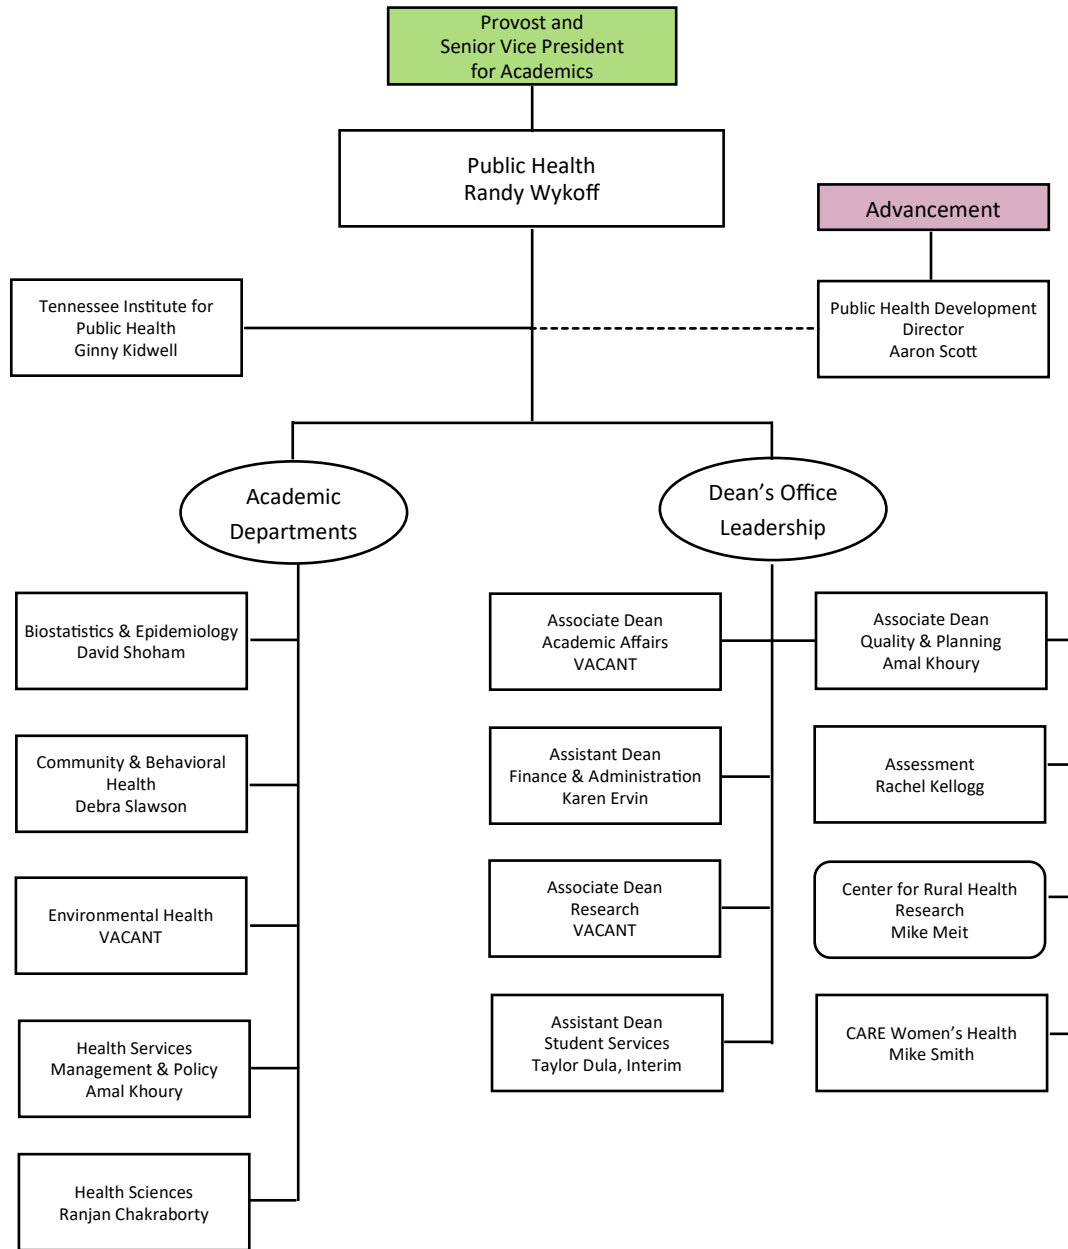

- President Direct Report
- - - Dual Role
- Unit Org Chart Below

\*Education Technology Resource Center