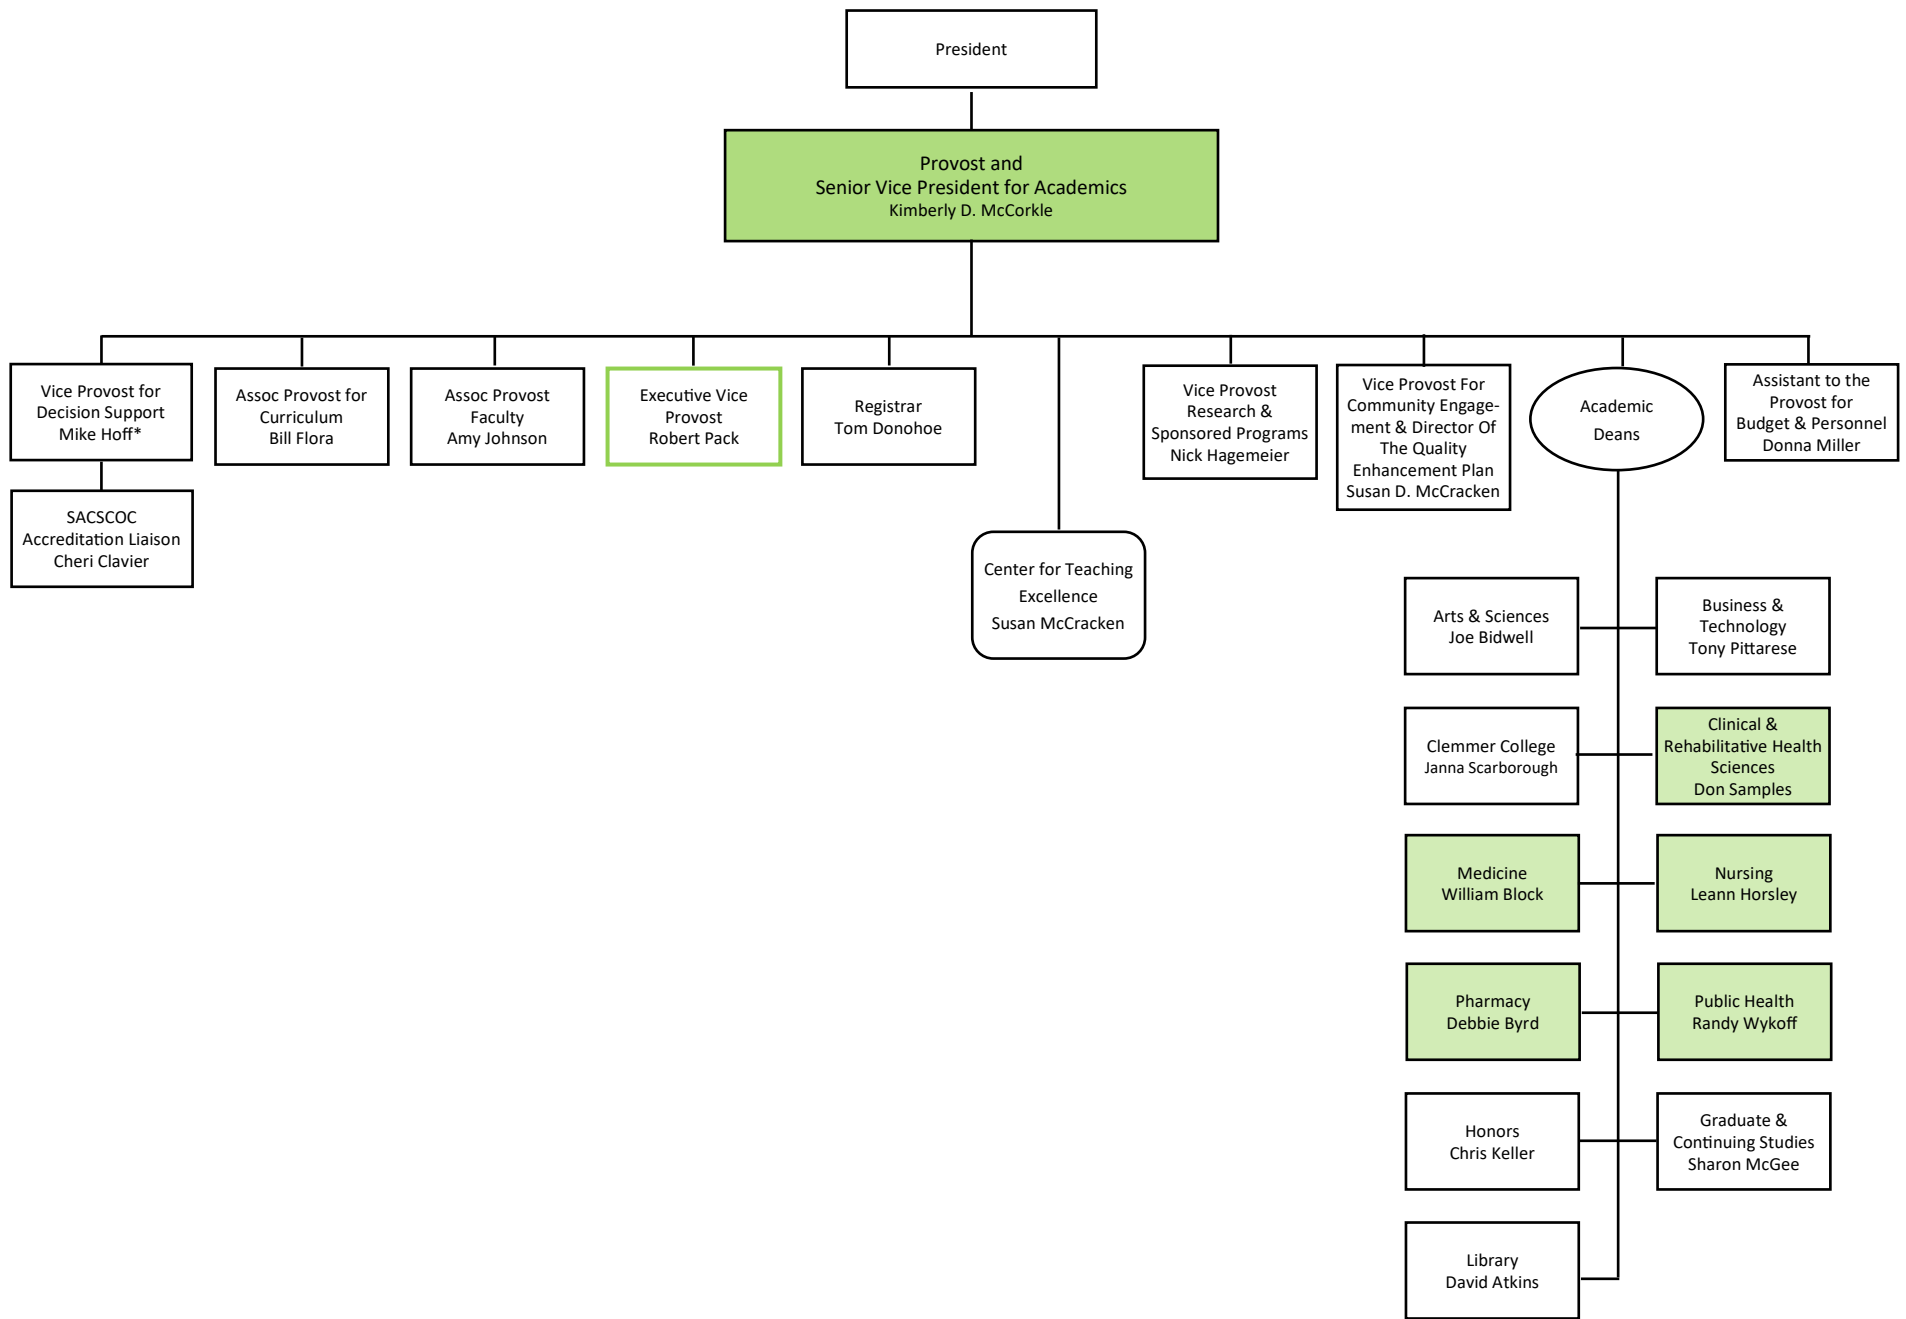

- President Direct Report
- - - Dual Role
- Unit Org Chart Below

\*Education Technology Resource Center