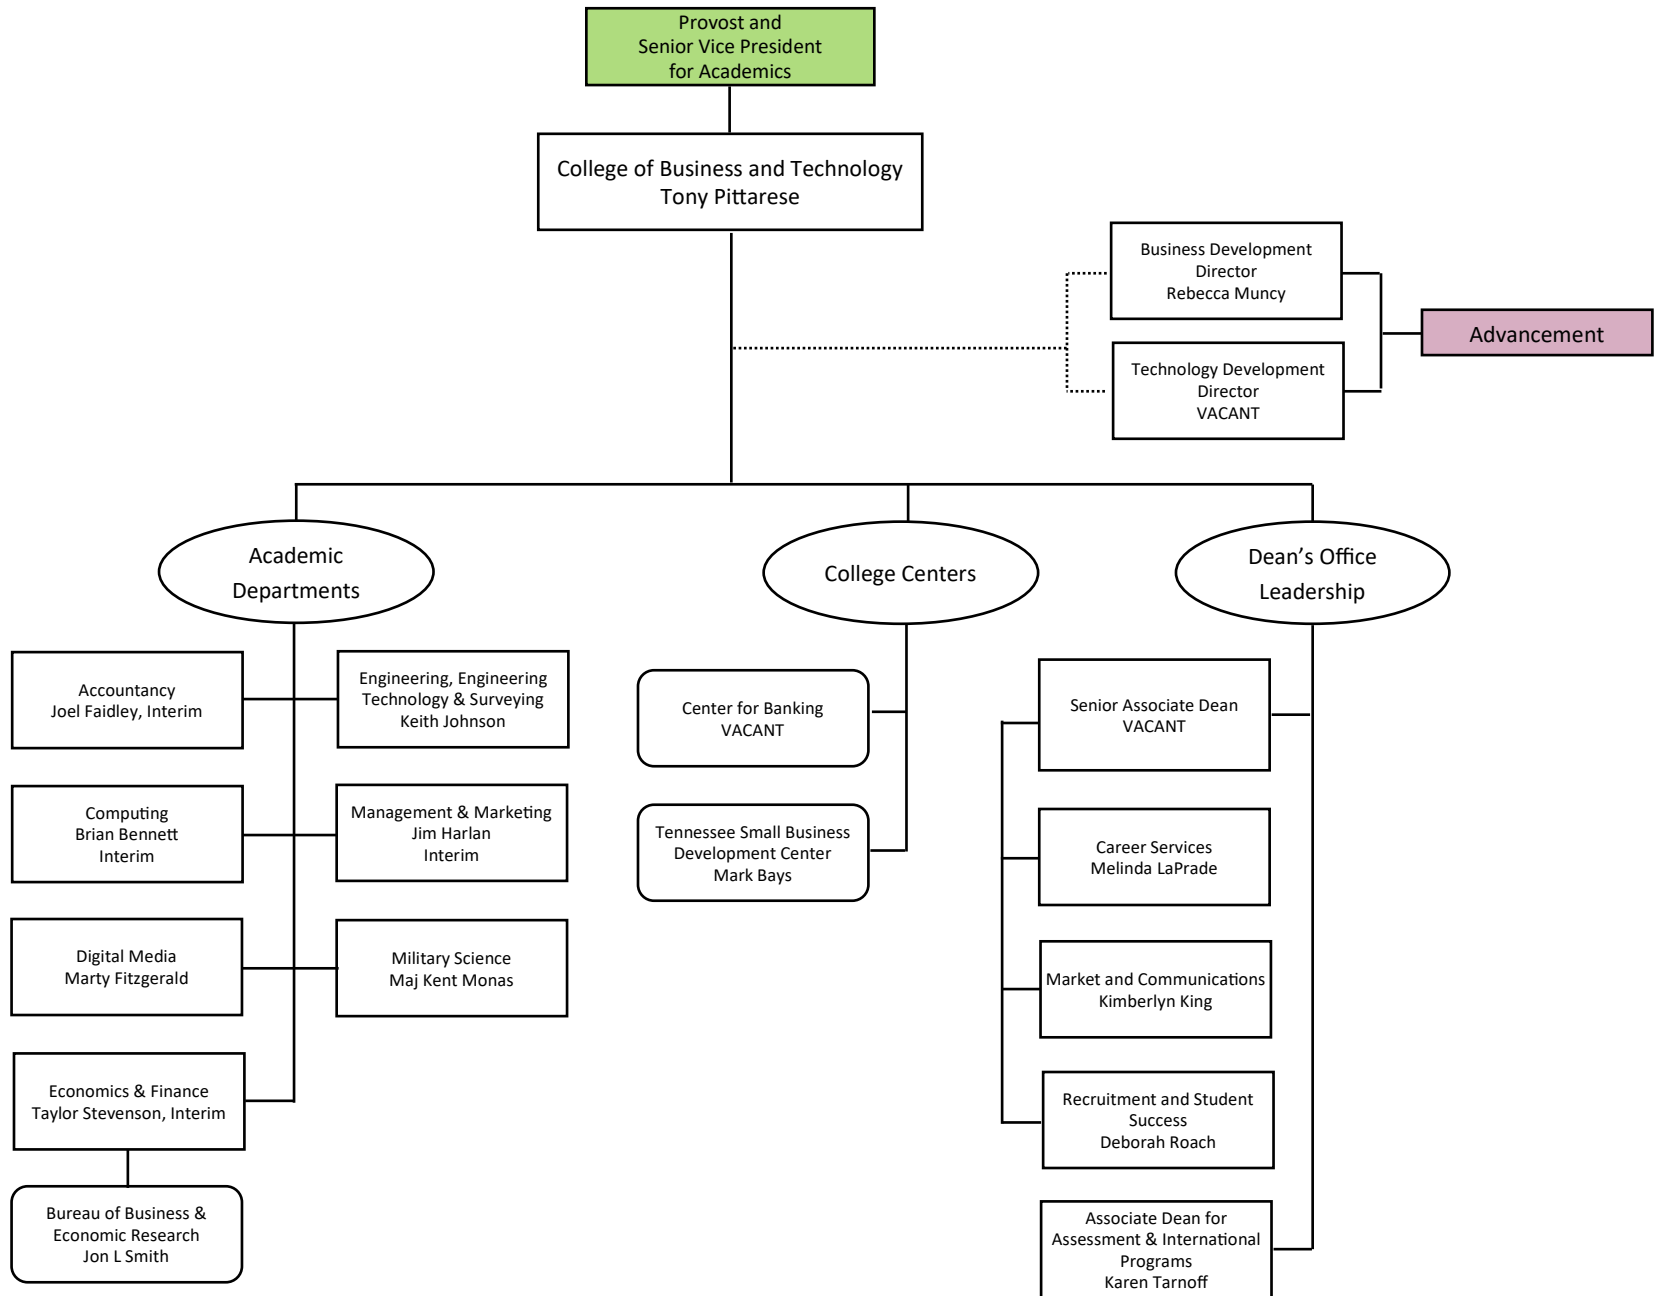

- President Direct Report
- - - Dual Role
- Unit Org Chart Below

\*Education Technology Resource Center