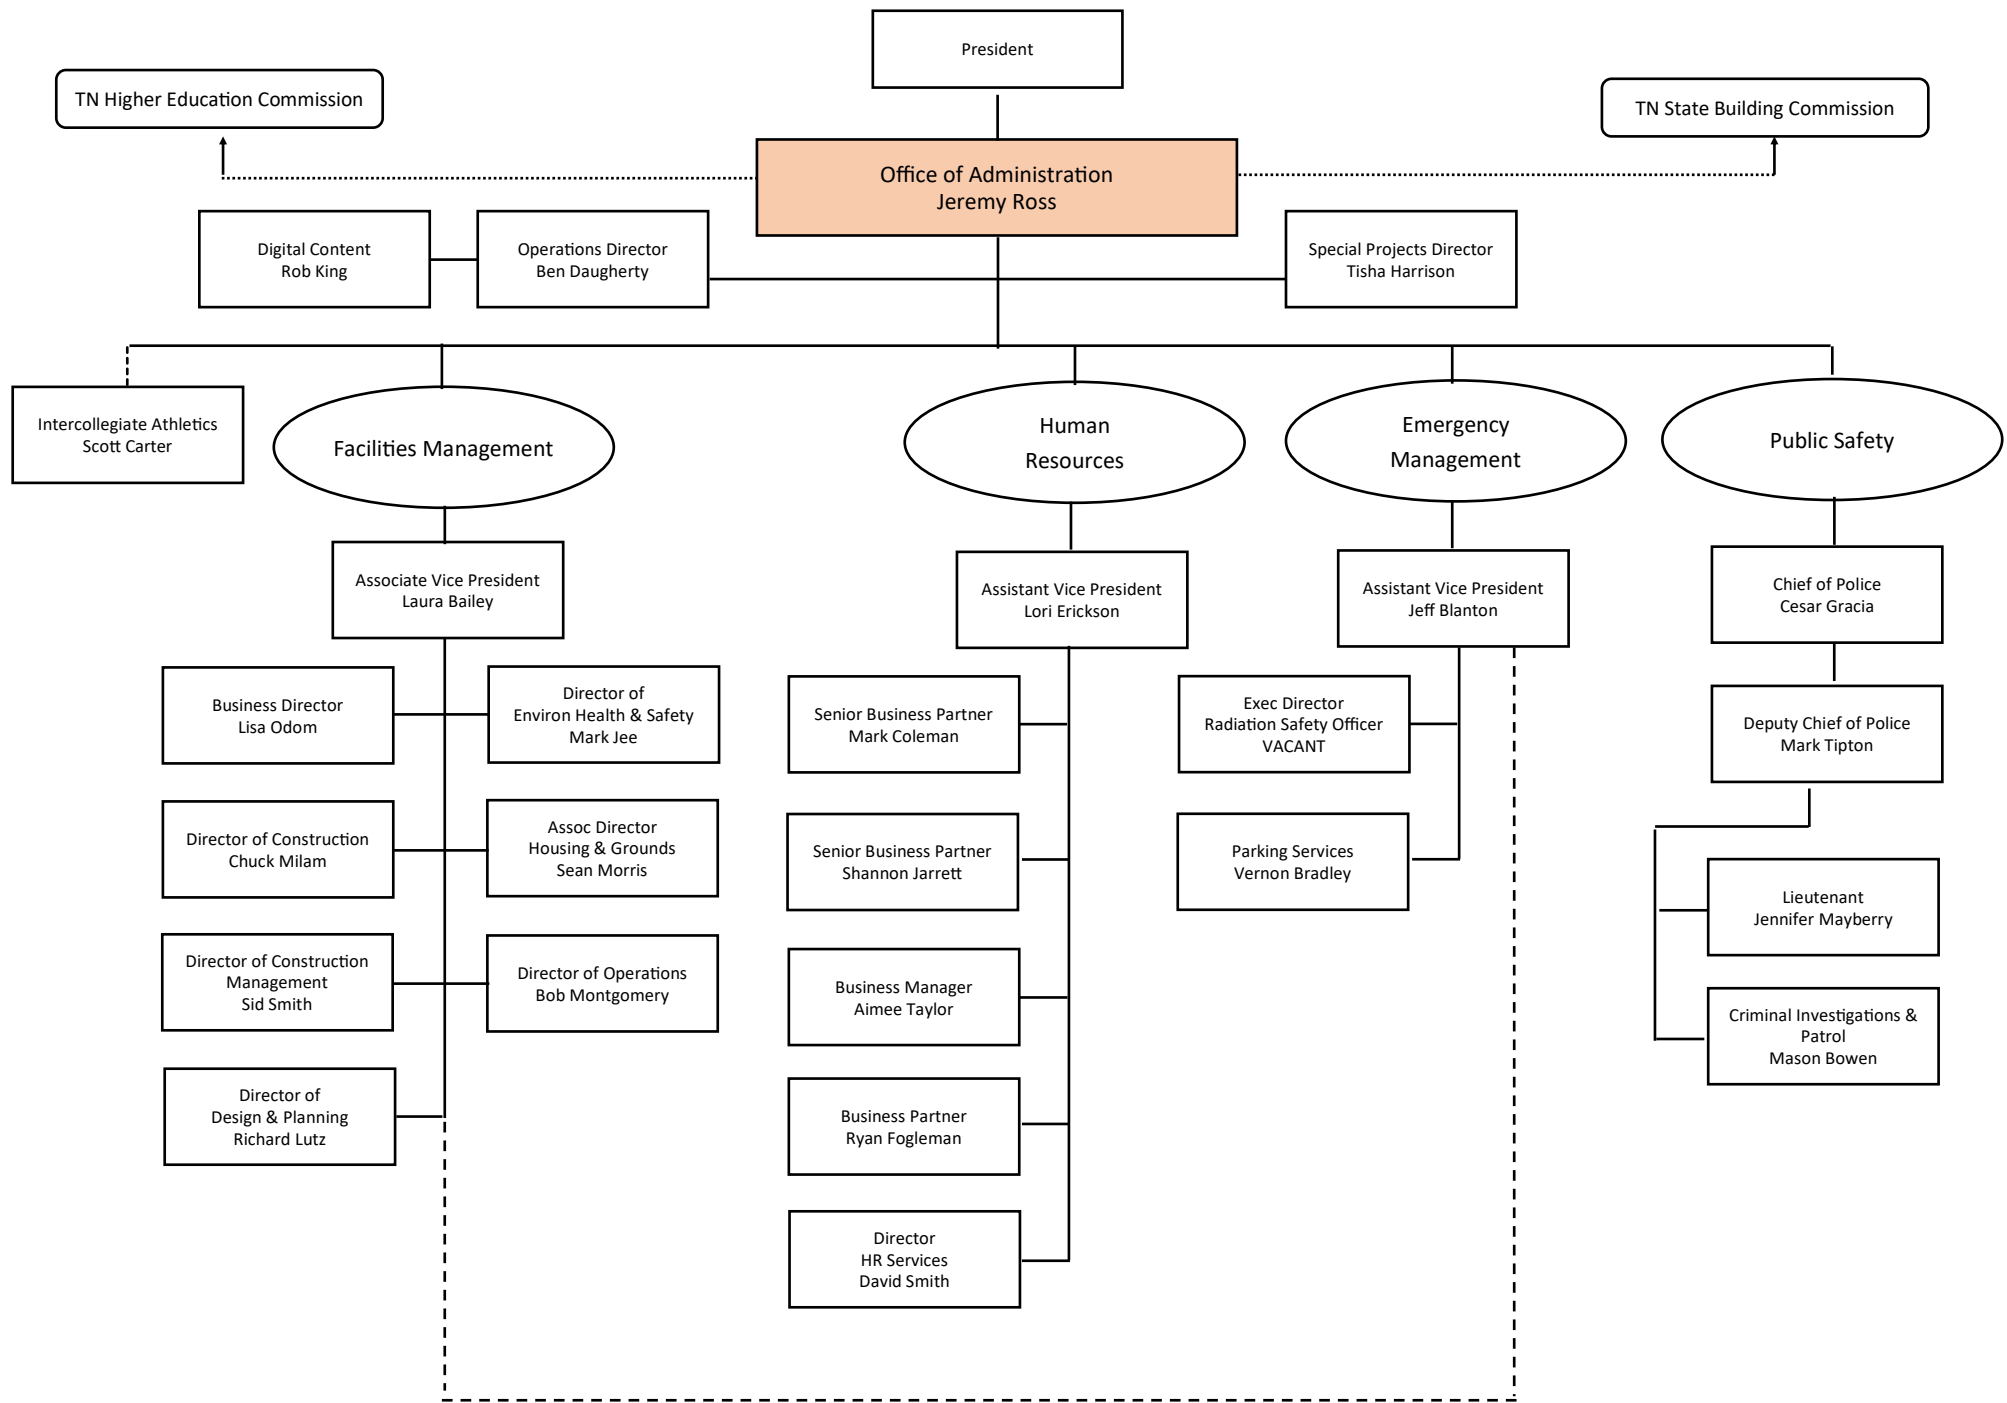

- President Direct Report
- - - Dual Role
- Unit Org Chart Below

\*Education Technology Resource Center