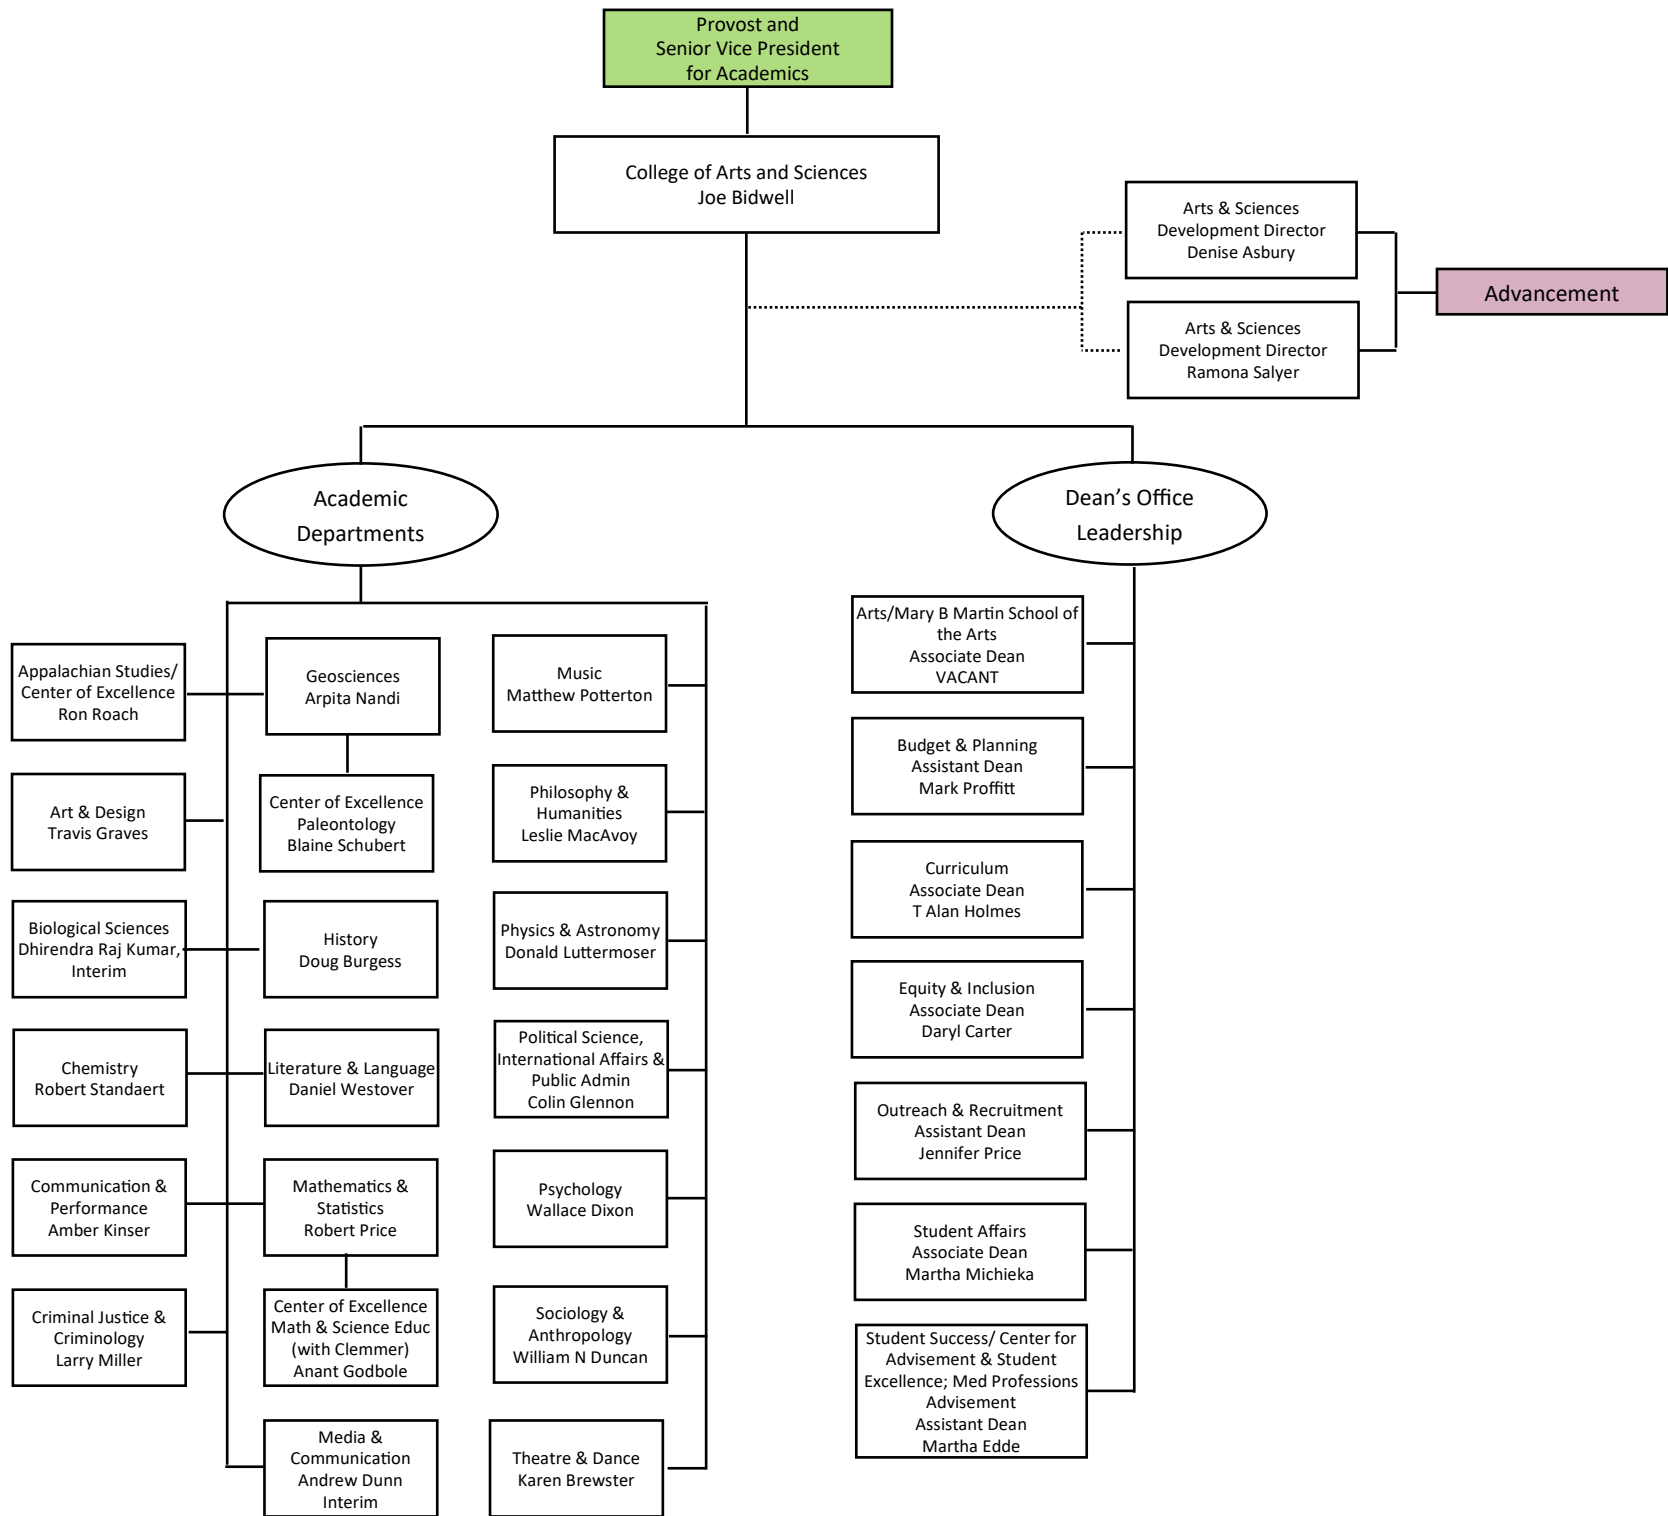

- President Direct Report
- - - Dual Role
- Unit Org Chart Below

\*Education Technology Resource Center