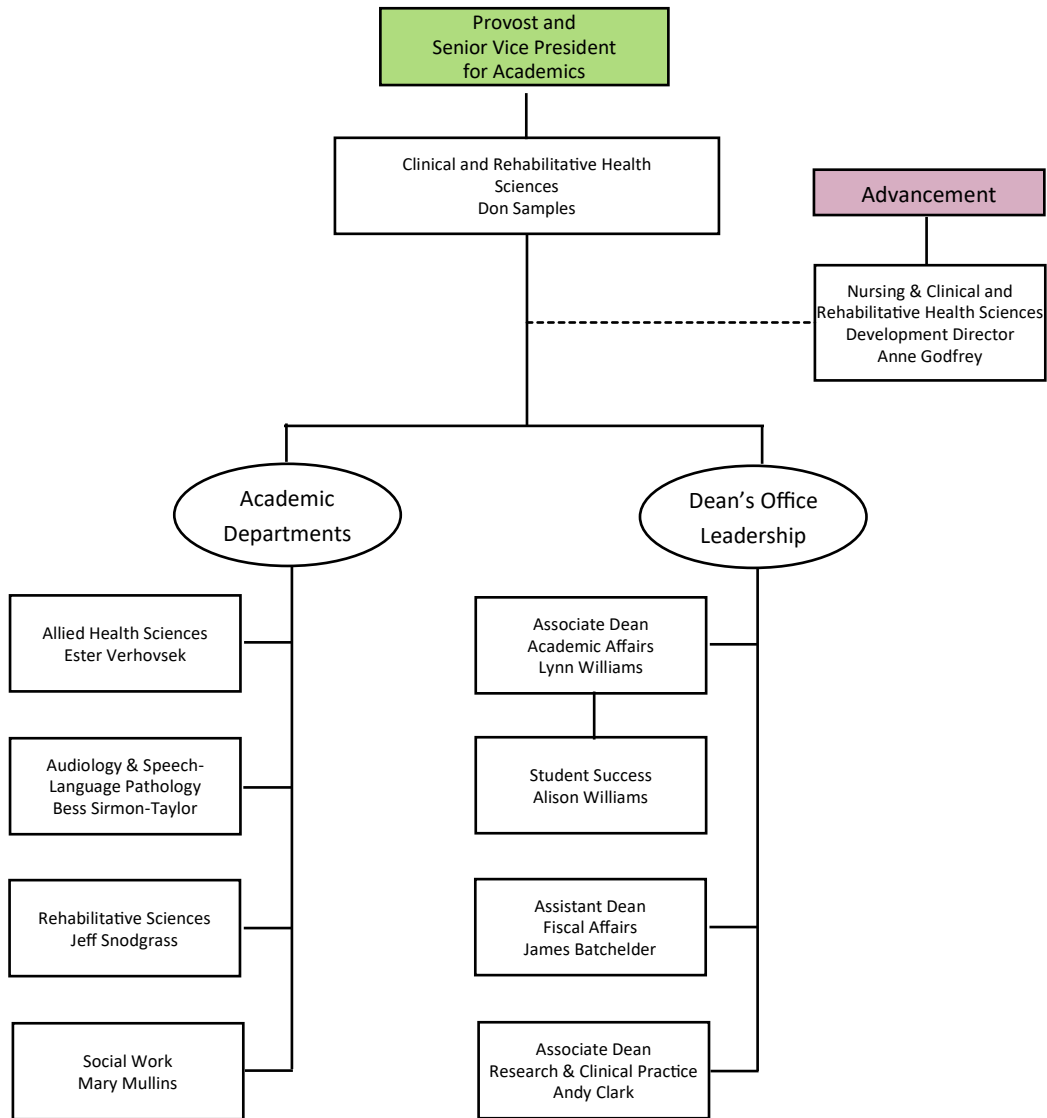

- President Direct Report
- - - Dual Role
- Unit Org Chart Below

\*Education Technology Resource Center