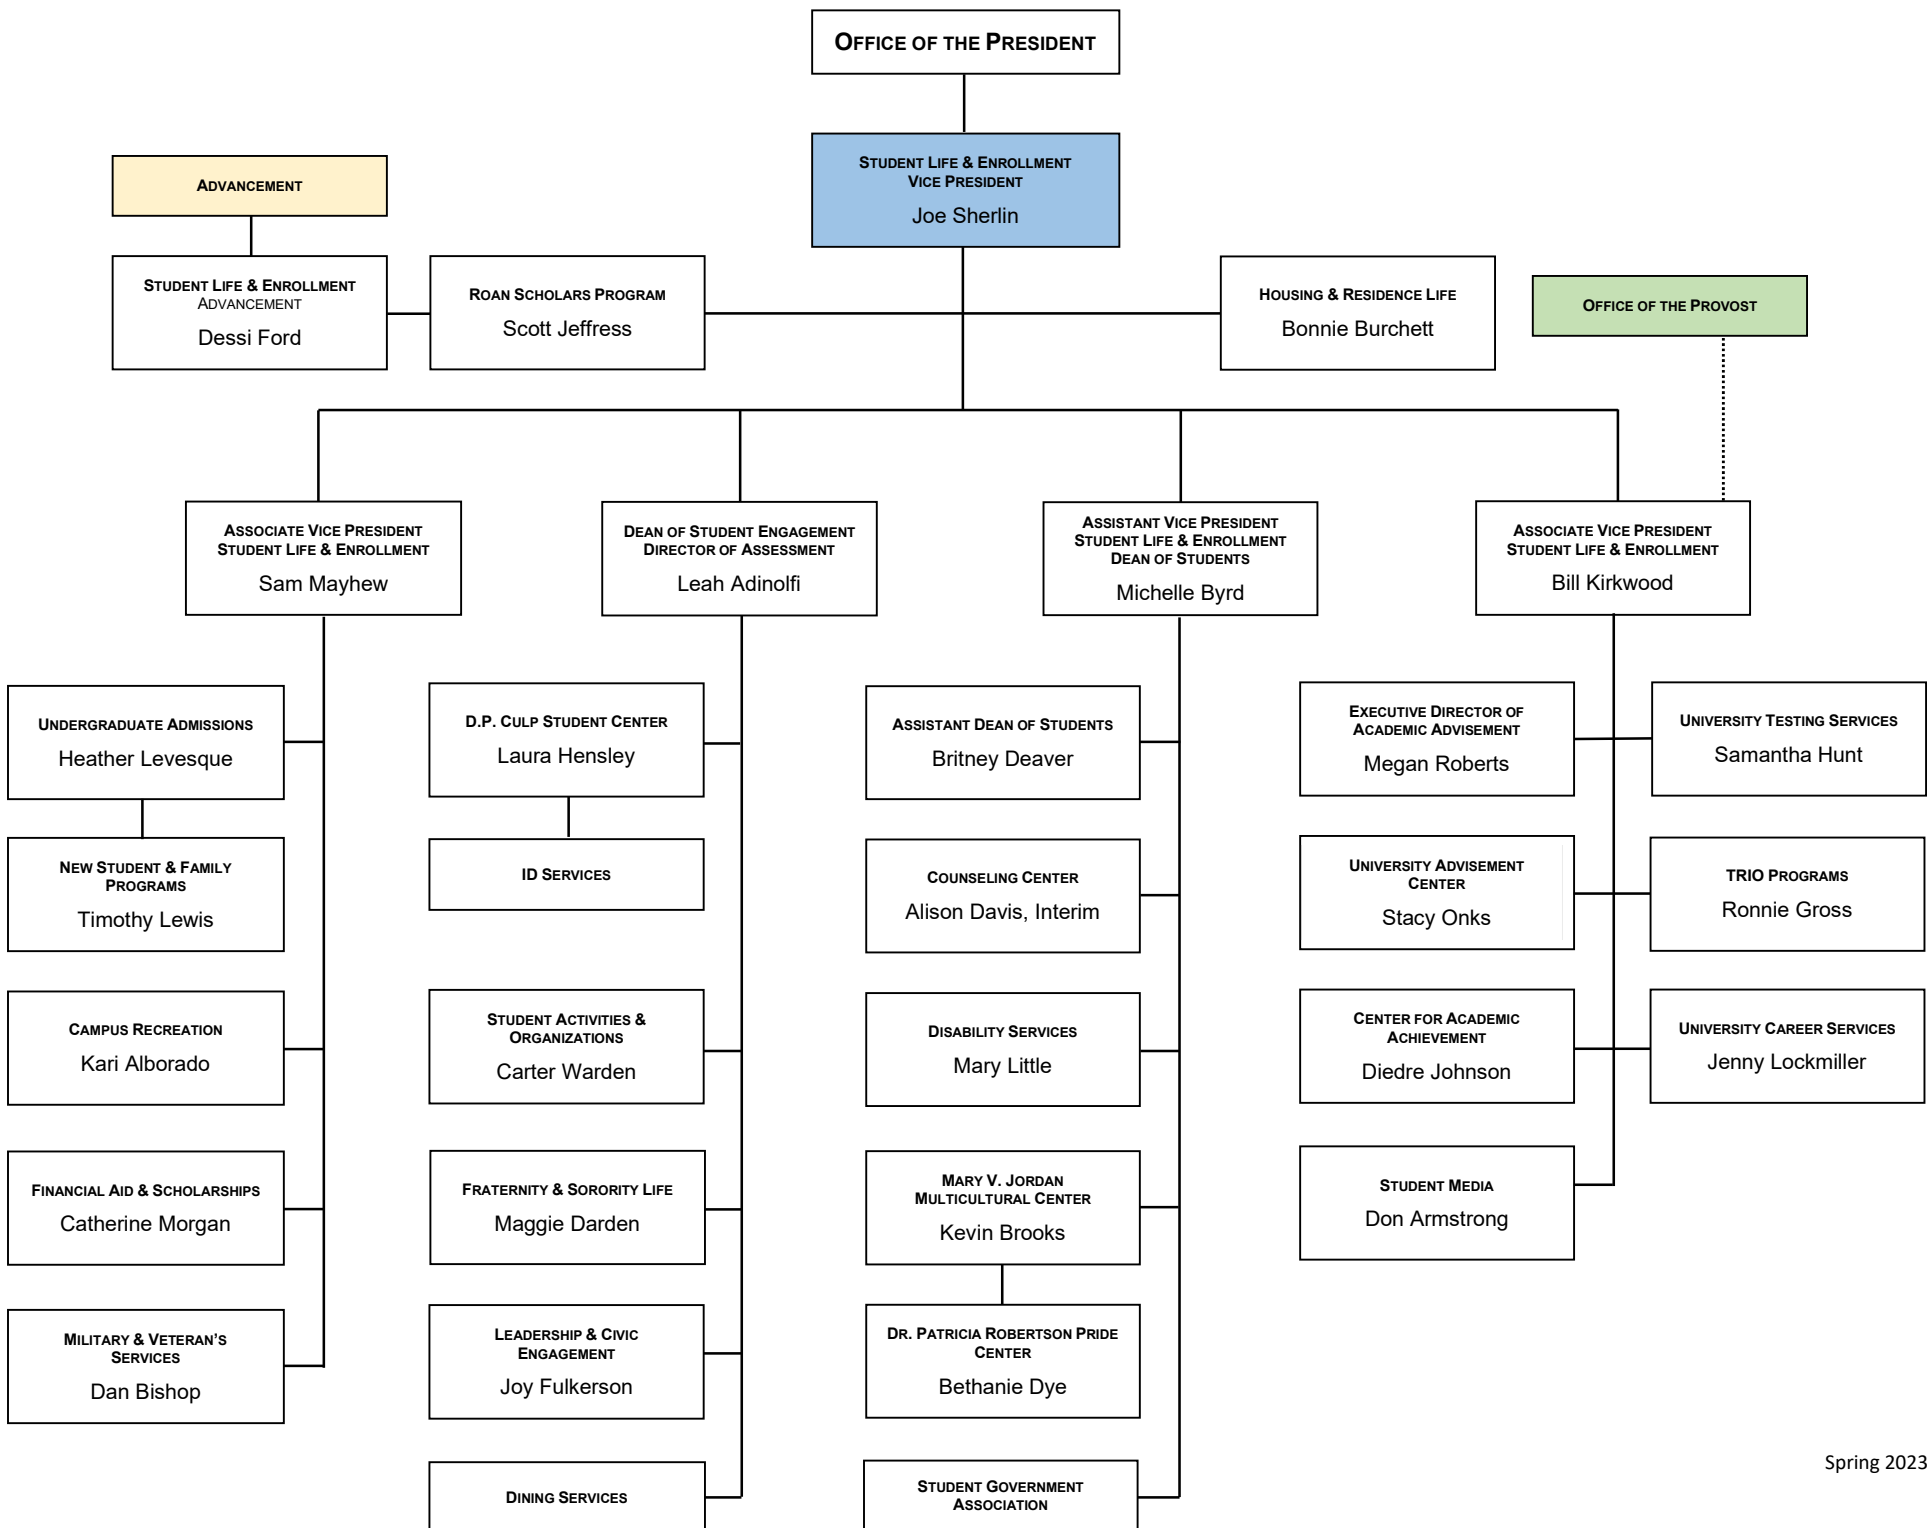

- President Direct Report
- - - Dual Role
- Unit Org Chart Below

\*Education Technology Resource Center