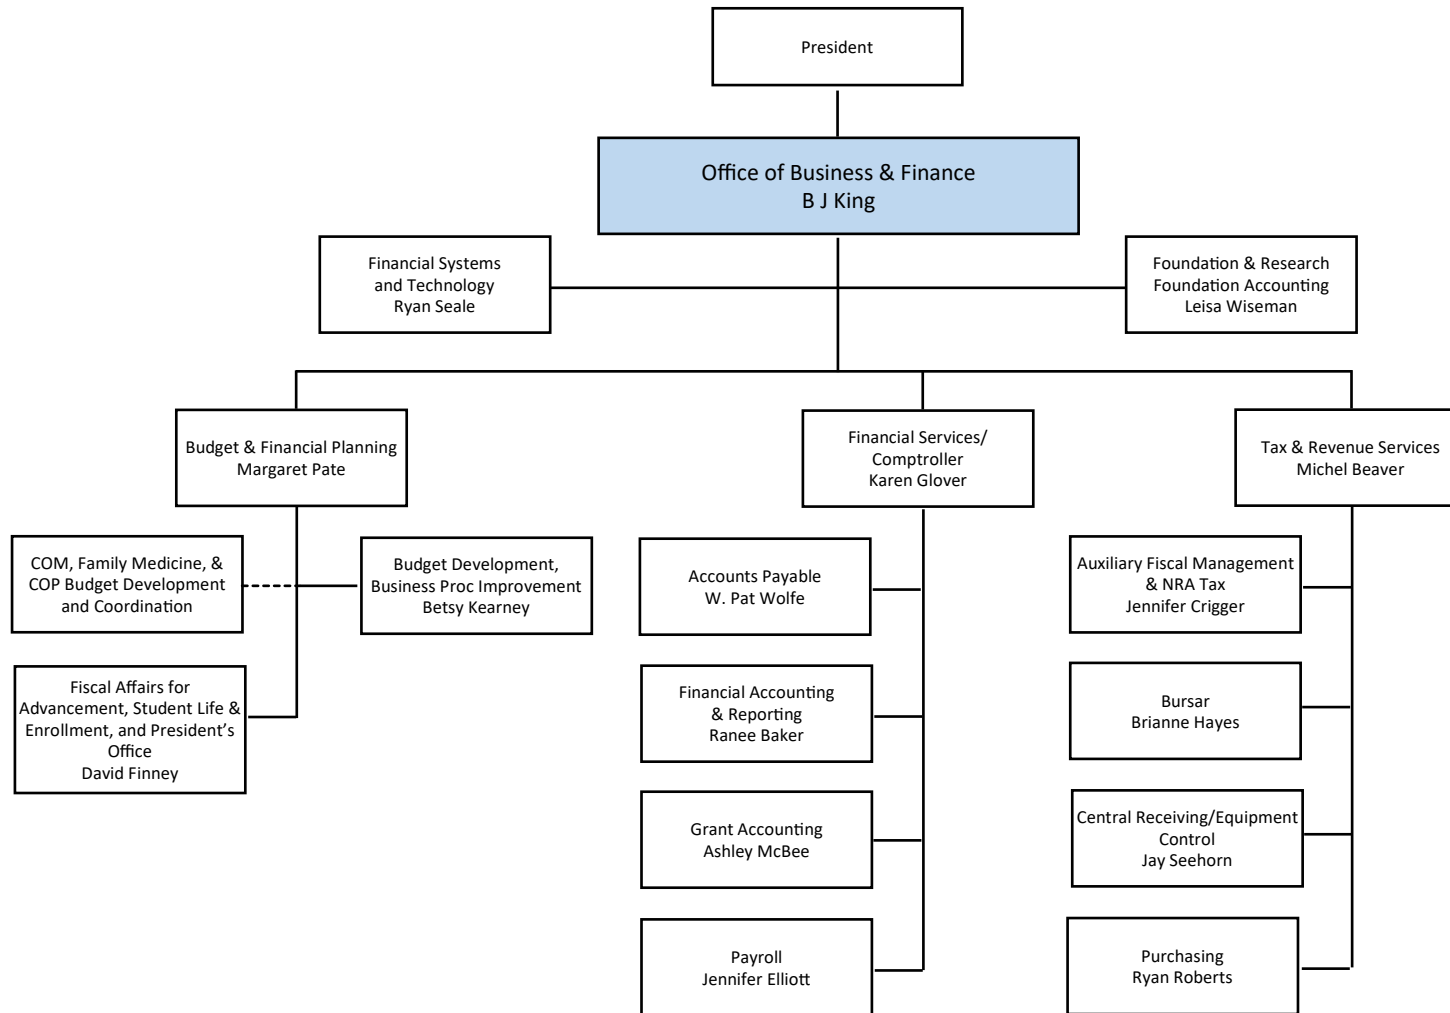

- President Direct Report
- - - Dual Role
- Unit Org Chart Below

\*Education Technology Resource Center