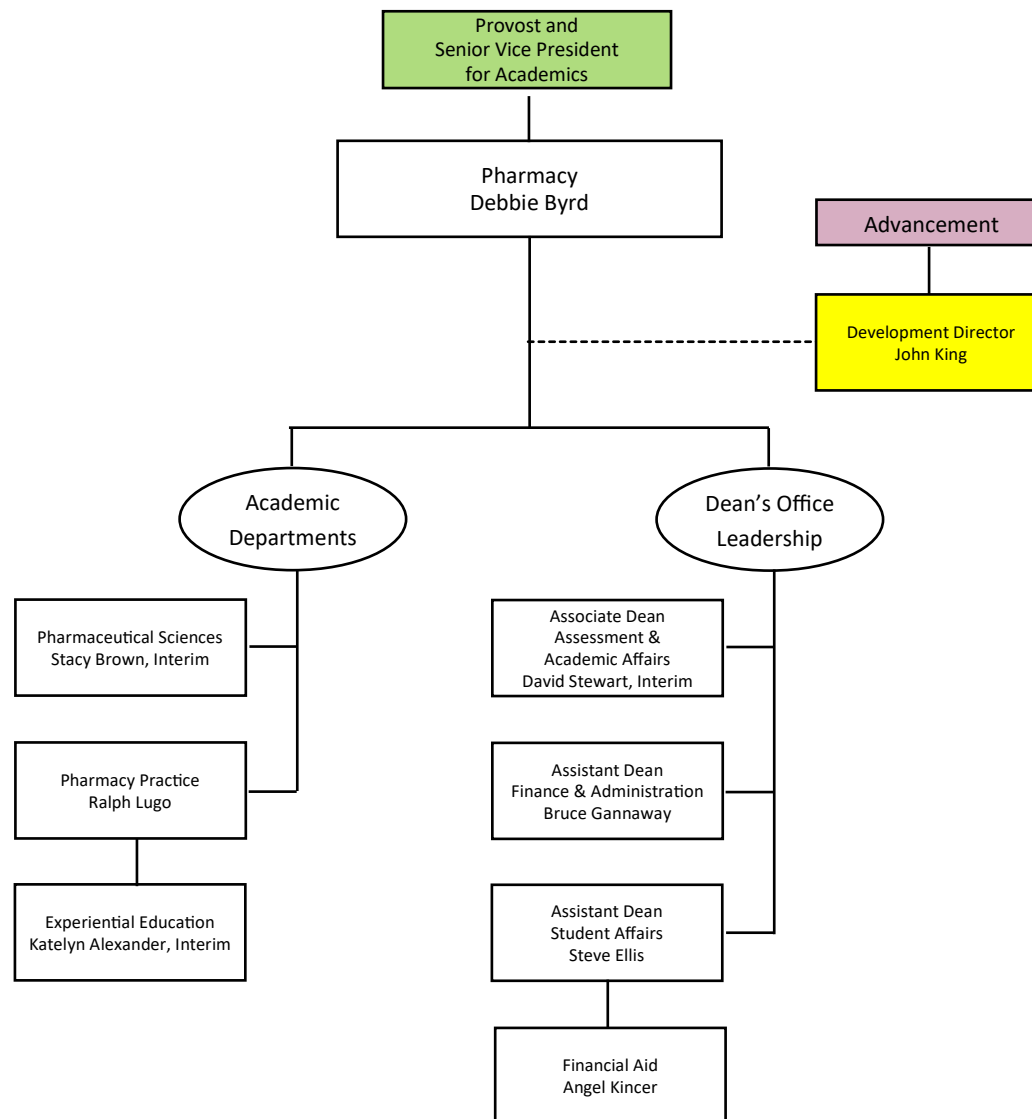

- President Direct Report
- - - Dual Role
- Unit Org Chart Below

\*Education Technology Resource Center