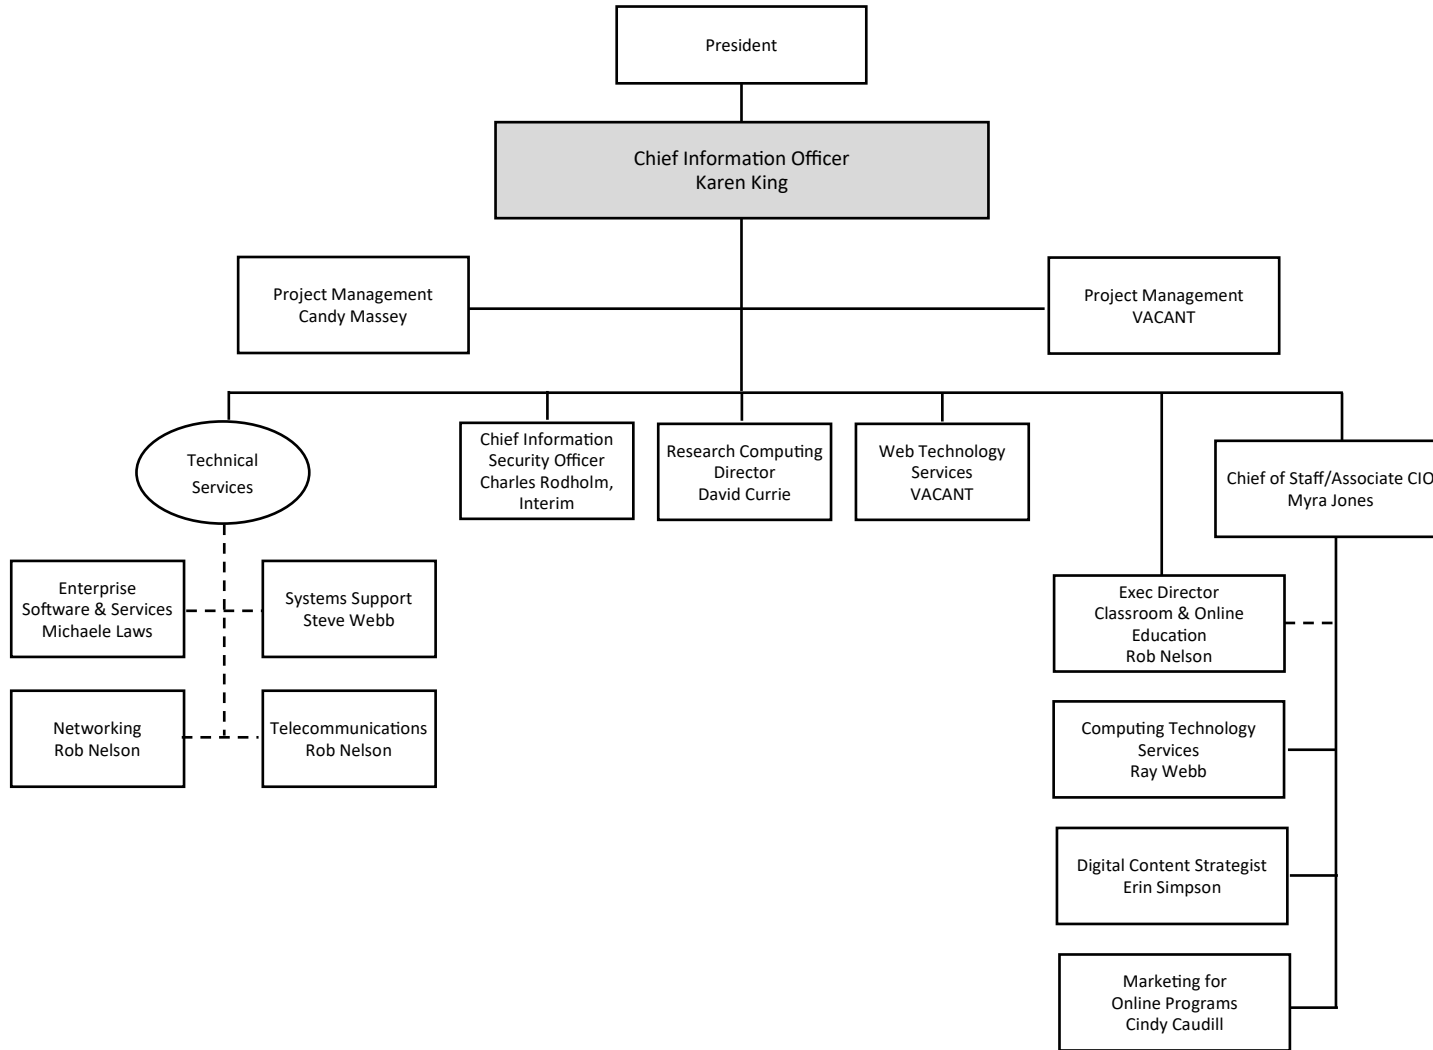

- President Direct Report
- - - Dual Role
- Unit Org Chart Below

\*Education Technology Resource Center