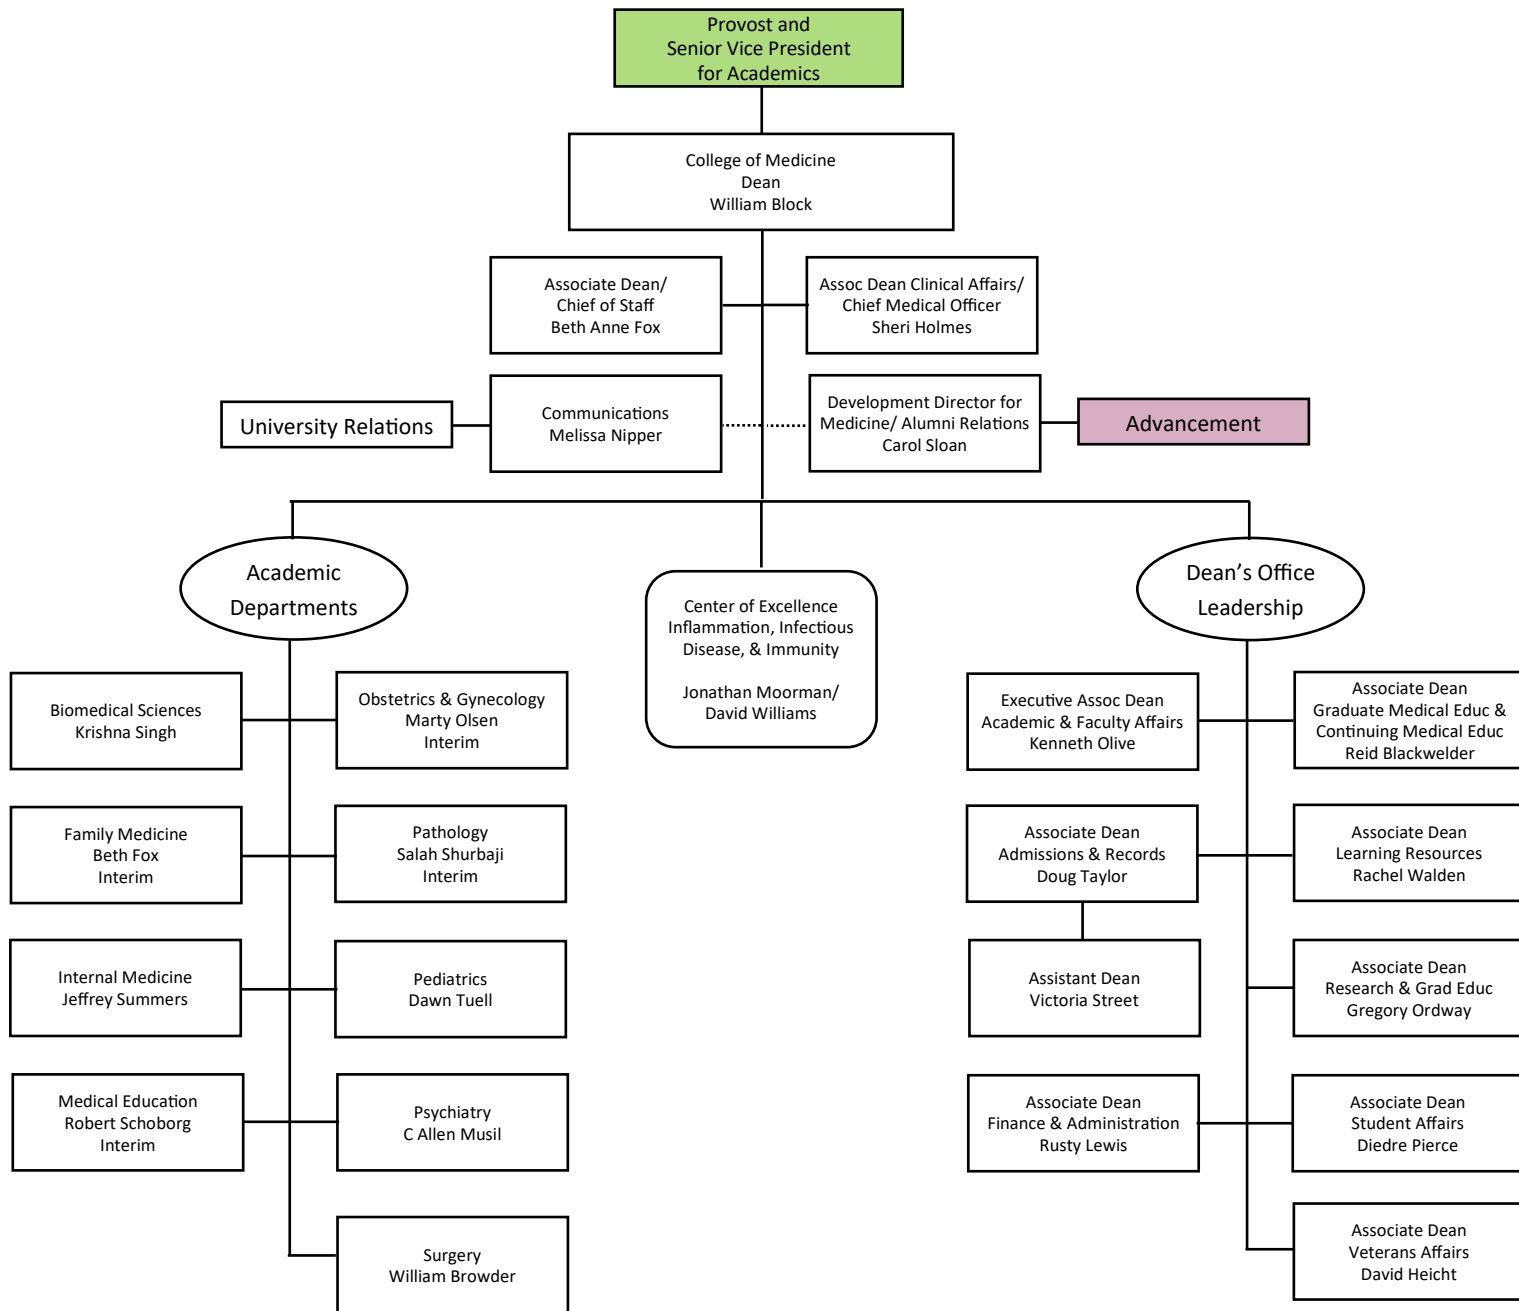

- President Direct Report
- - - Dual Role
- Unit Org Chart Below

\*Education Technology Resource Center