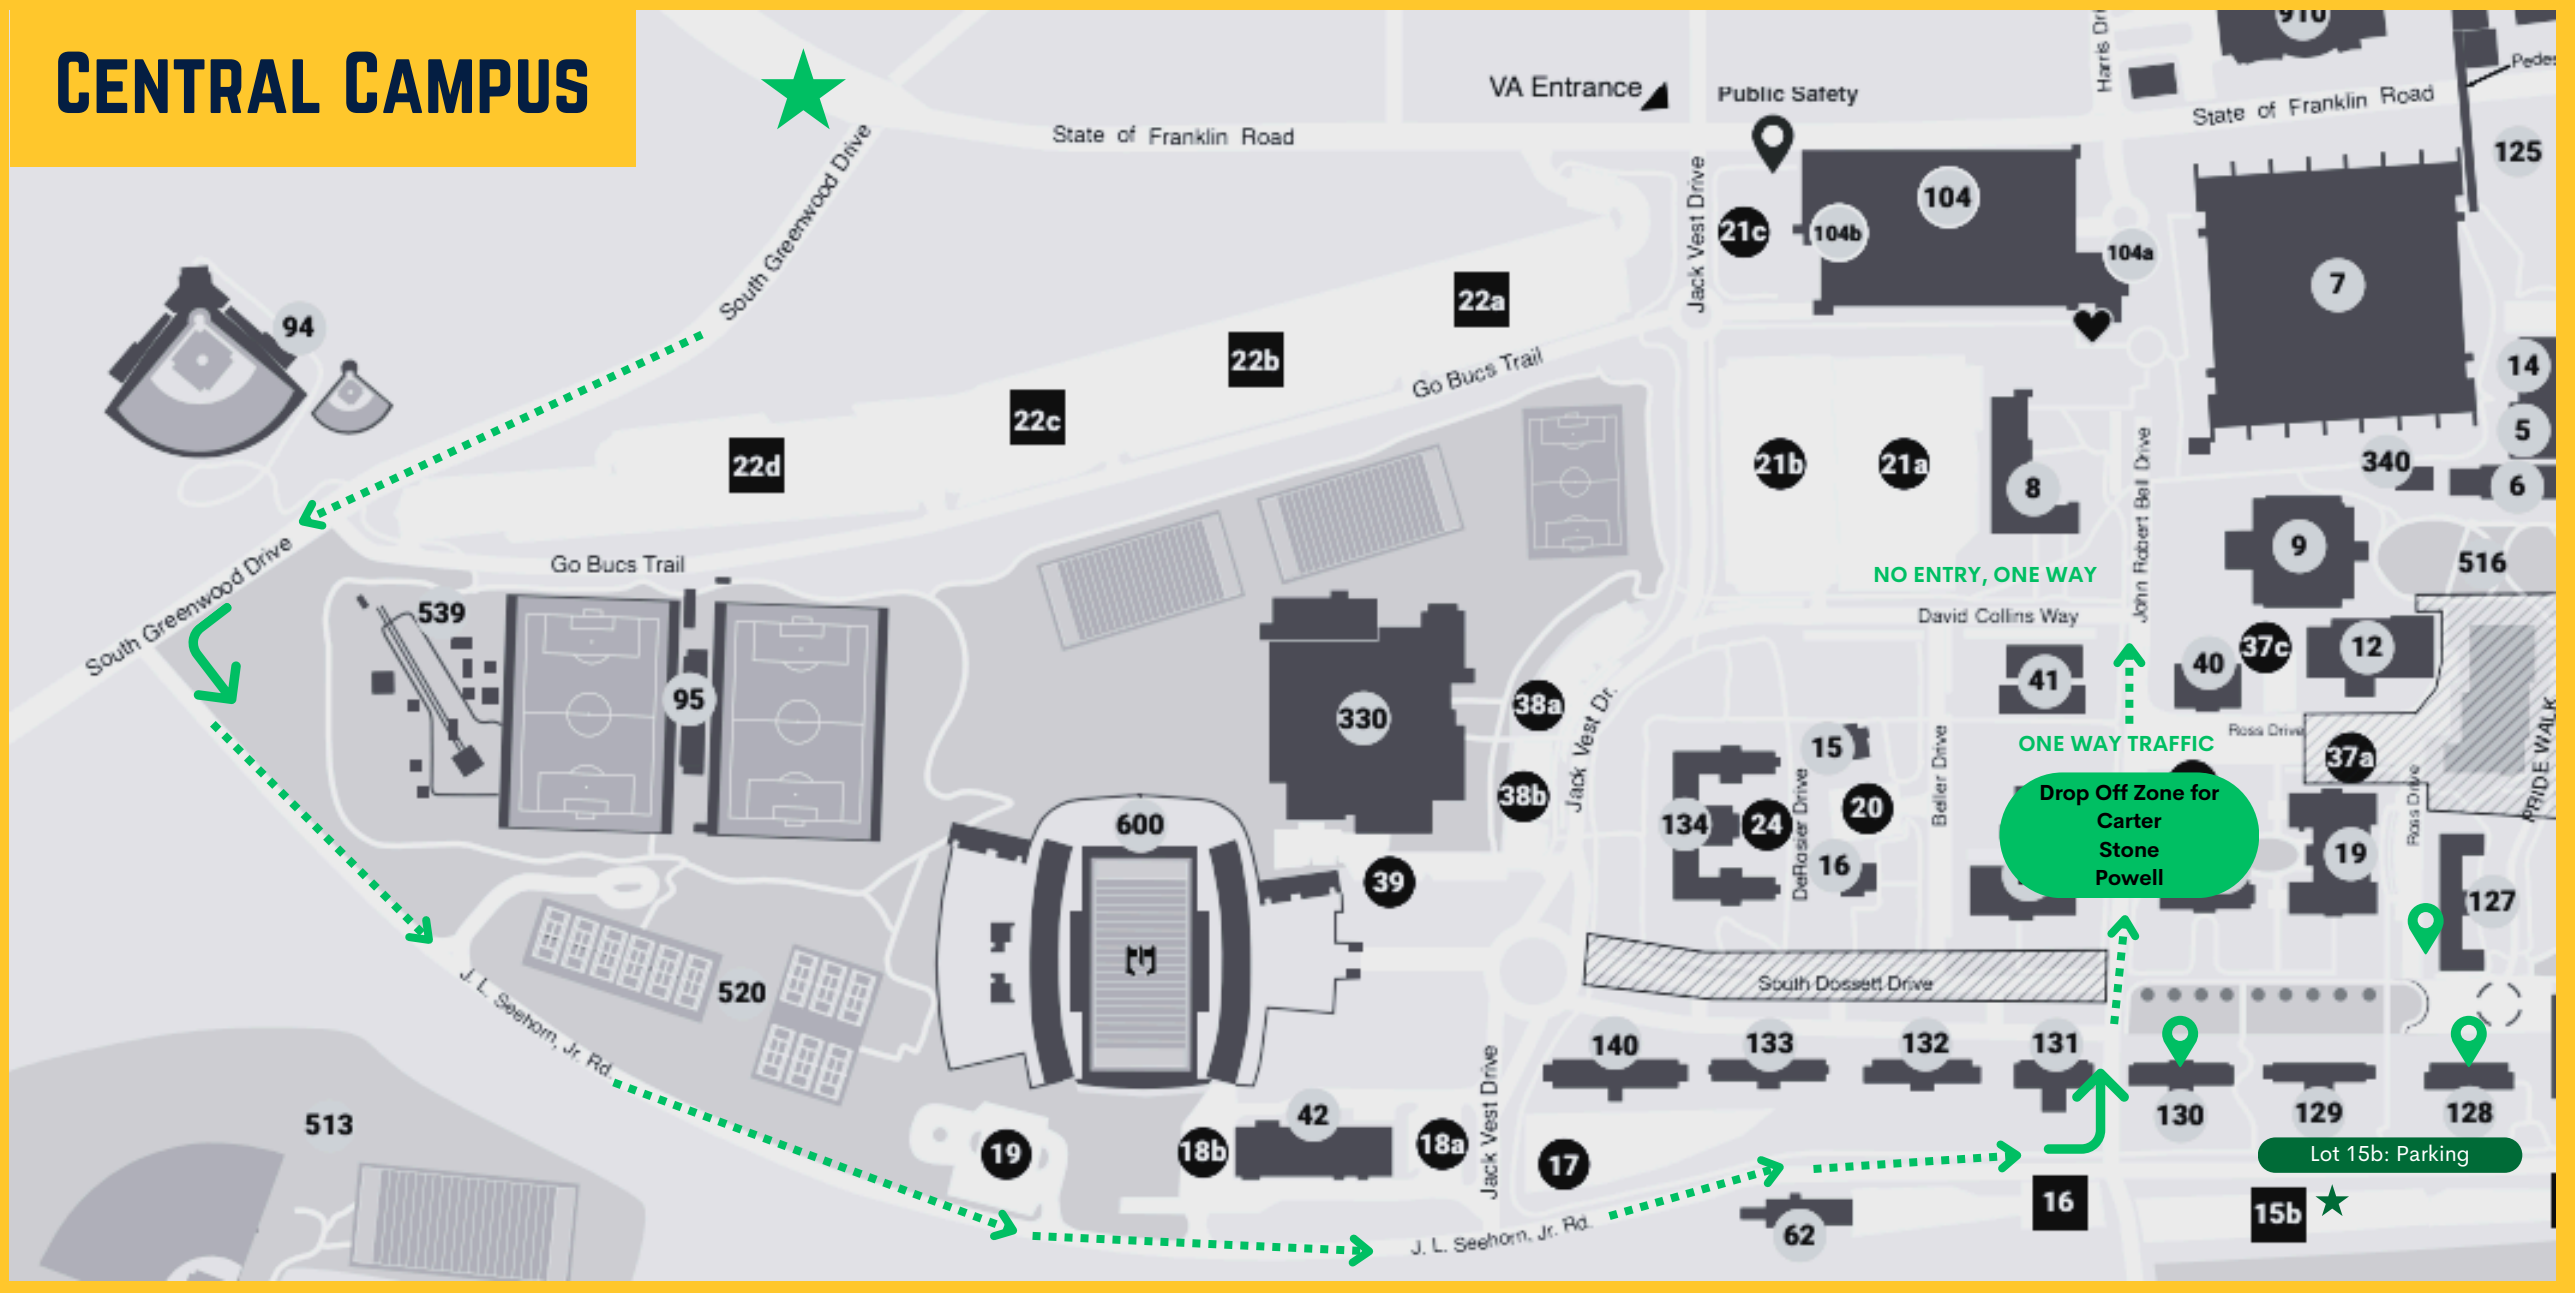

CENTRAL CAMPUS

Carter, Stone, Powell

Enter Johnson City via Exit 19, then once to campus:
Enter from State of Franklin Rd onto South Greenwood Dr
then J. L. Seehorn Rd, Follow Signage

Carter - Building Number 127
Stone - Building Number 128
Powell - Building Number 130