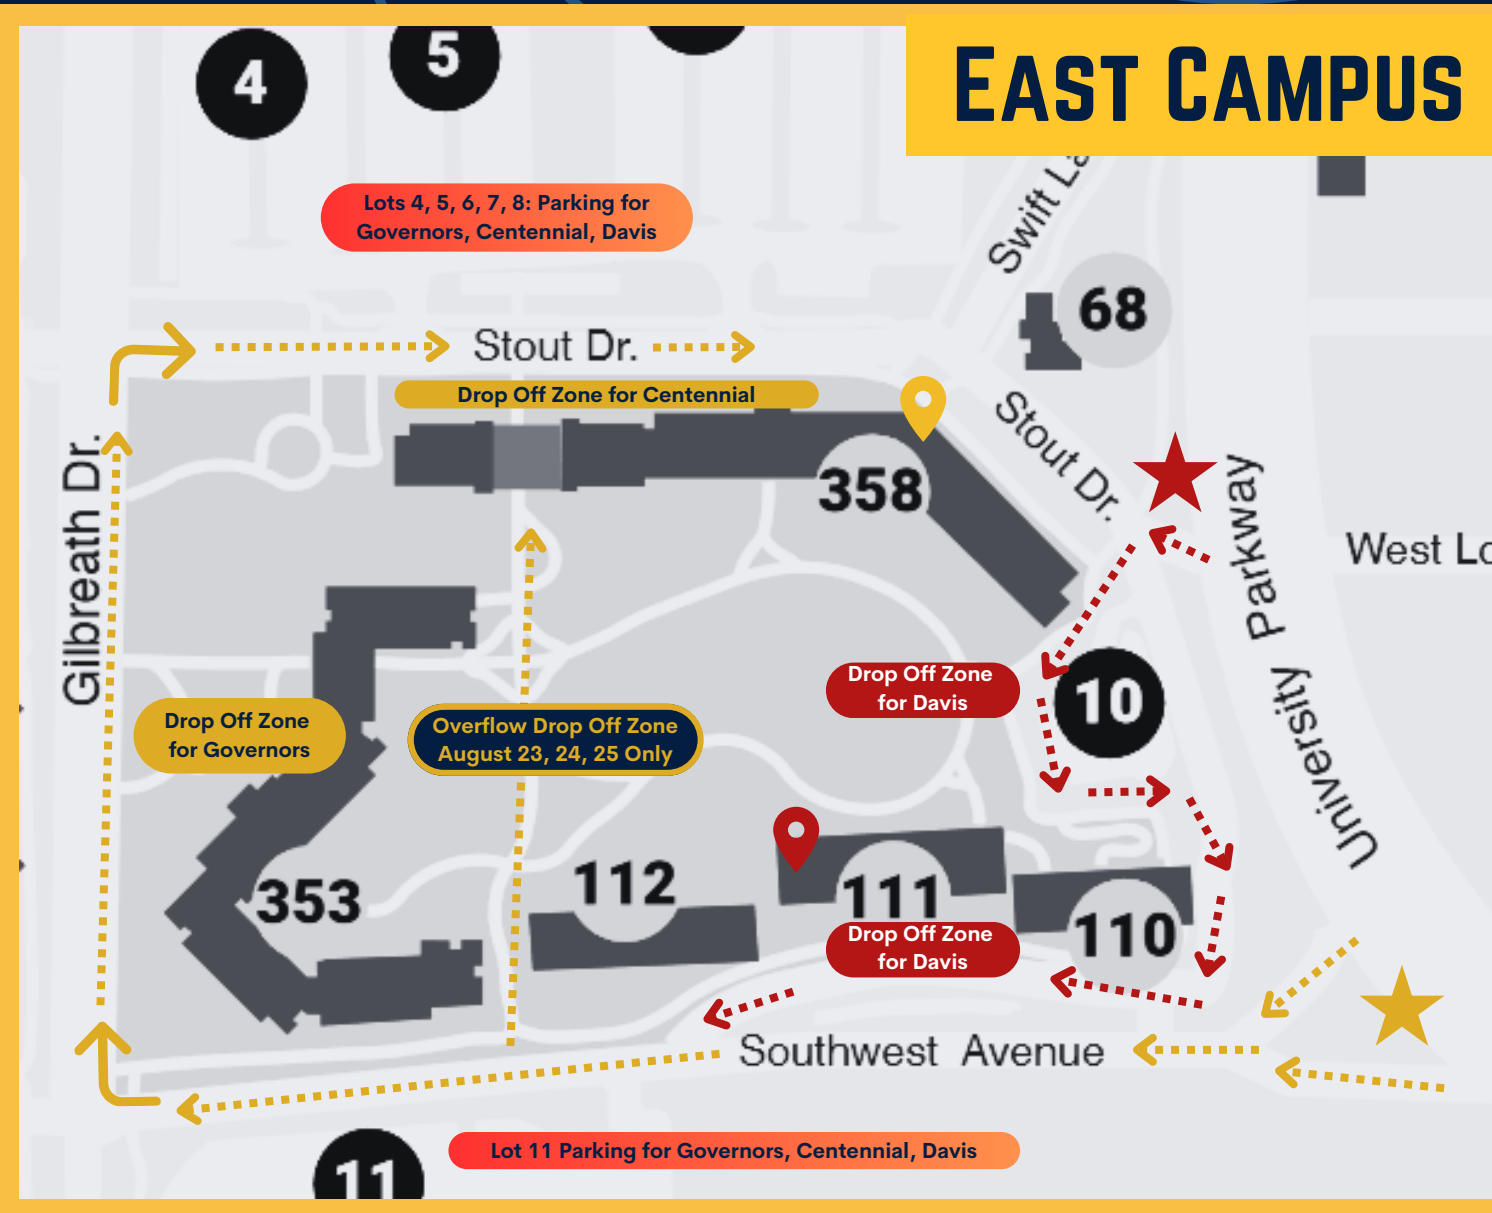

EAST CAMPUS

Centennial & Governors

Enter from University Parkway onto Southwest Avenue
Follow Signage

Davis

Enter from University Parkway onto Stout Drive, Follow
Signage