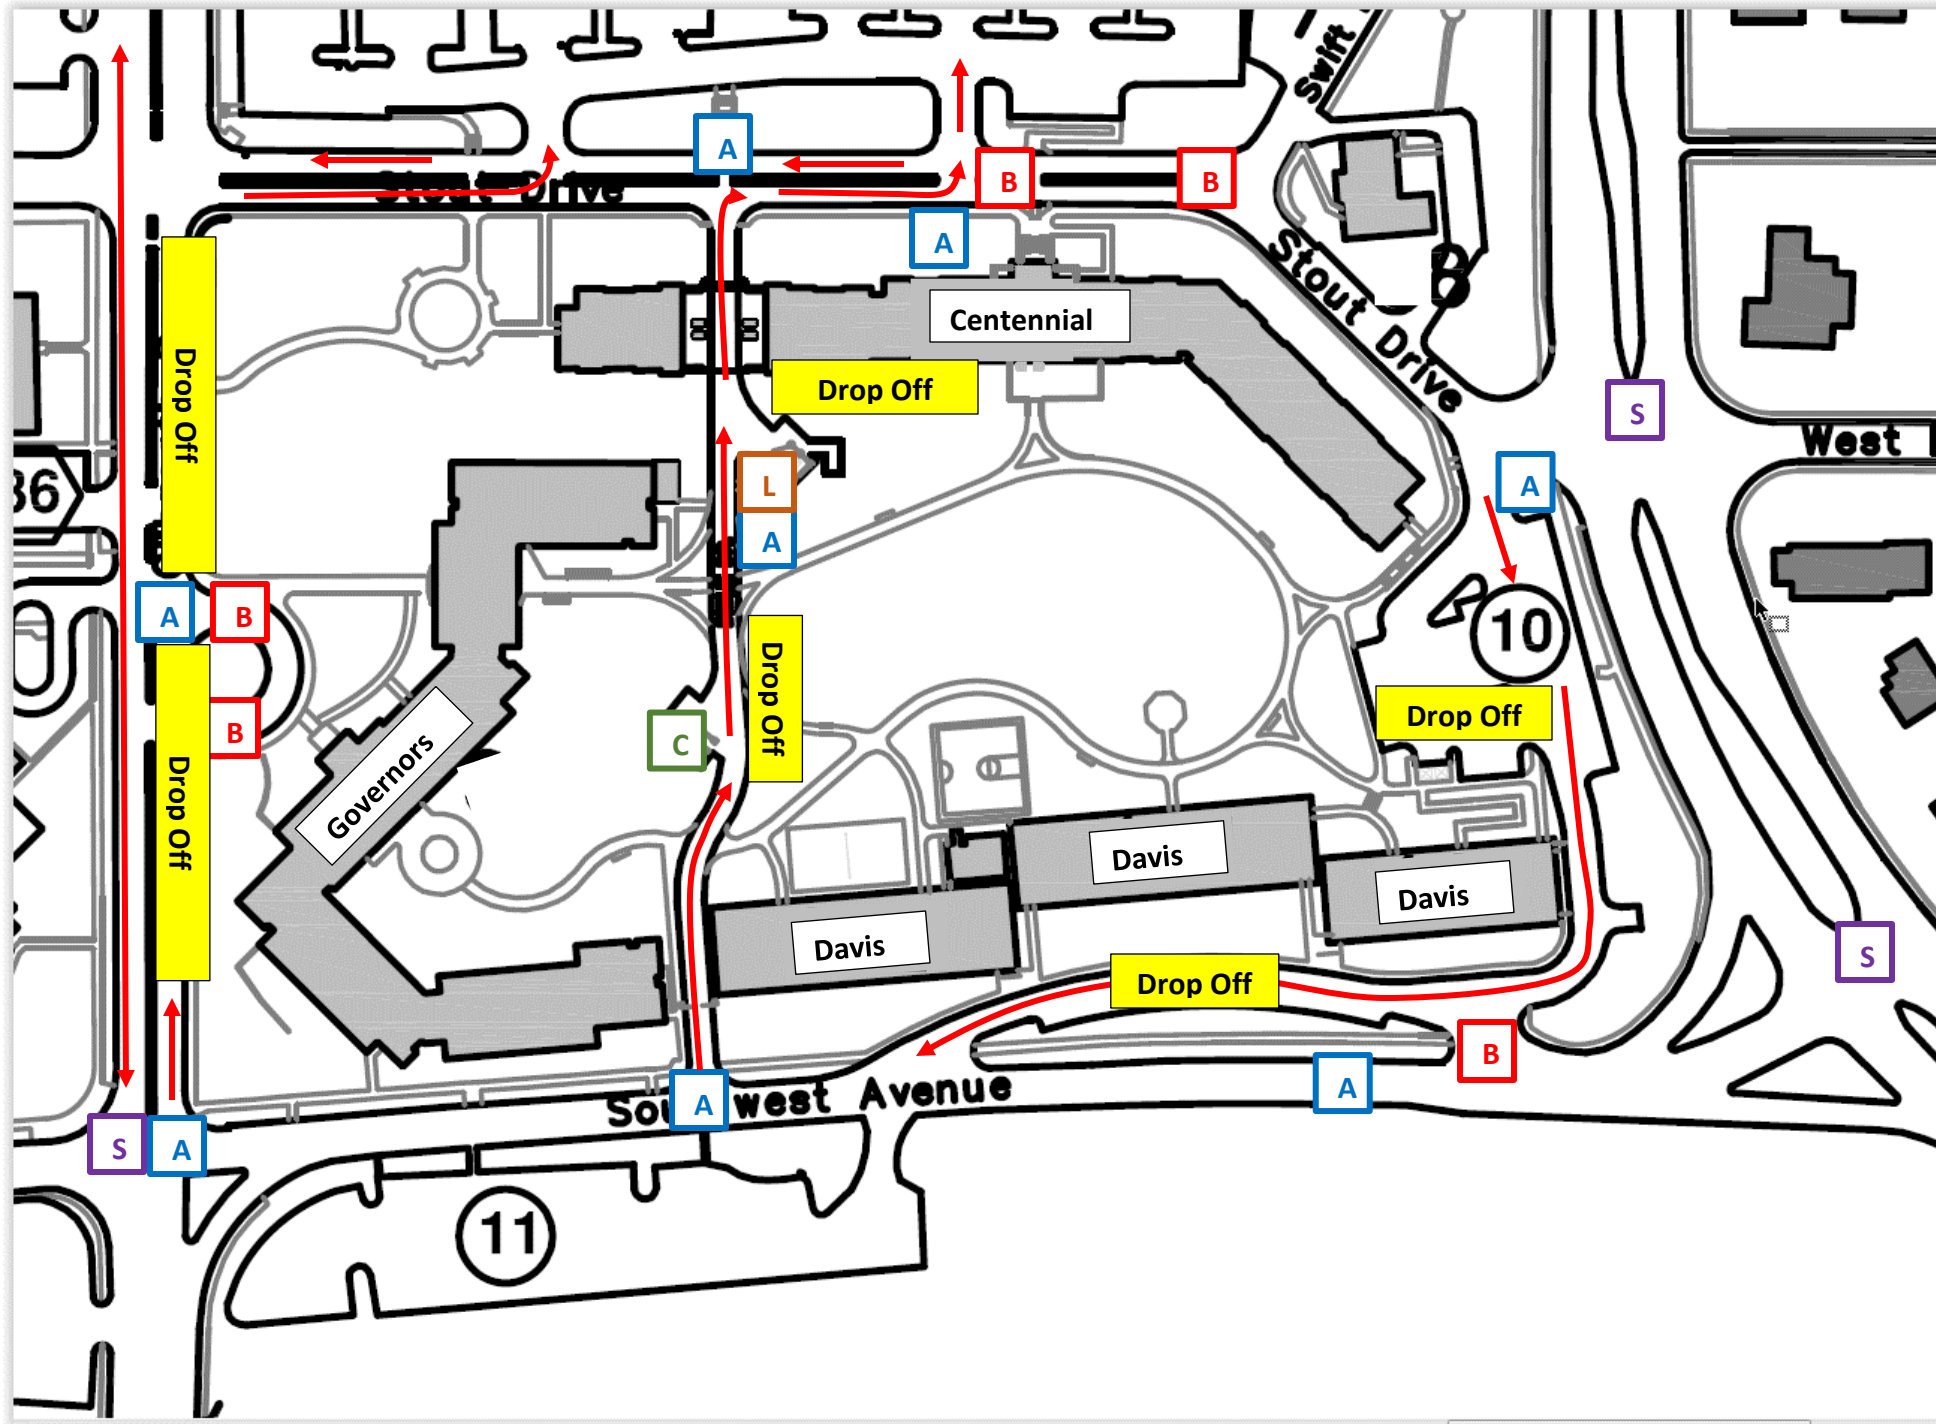

- A = AXIS
- B = BARRICADE
- TB = TEMPORARY BARRICADE
- C = CARDBOARD RECYCLING
- S = SIGNAGE

- A = AXIS
- C = CARDBOARD RECYCLING
- L = LANDFILL
- B = BARRICADE

Carter Hall

Stone Hall

Powell

**A** = AXIS

**B** = BARRICADE

**L** = LANDFILL

**C** = CARDBOARD  
RECYCLING

**S** = SIGNAGE