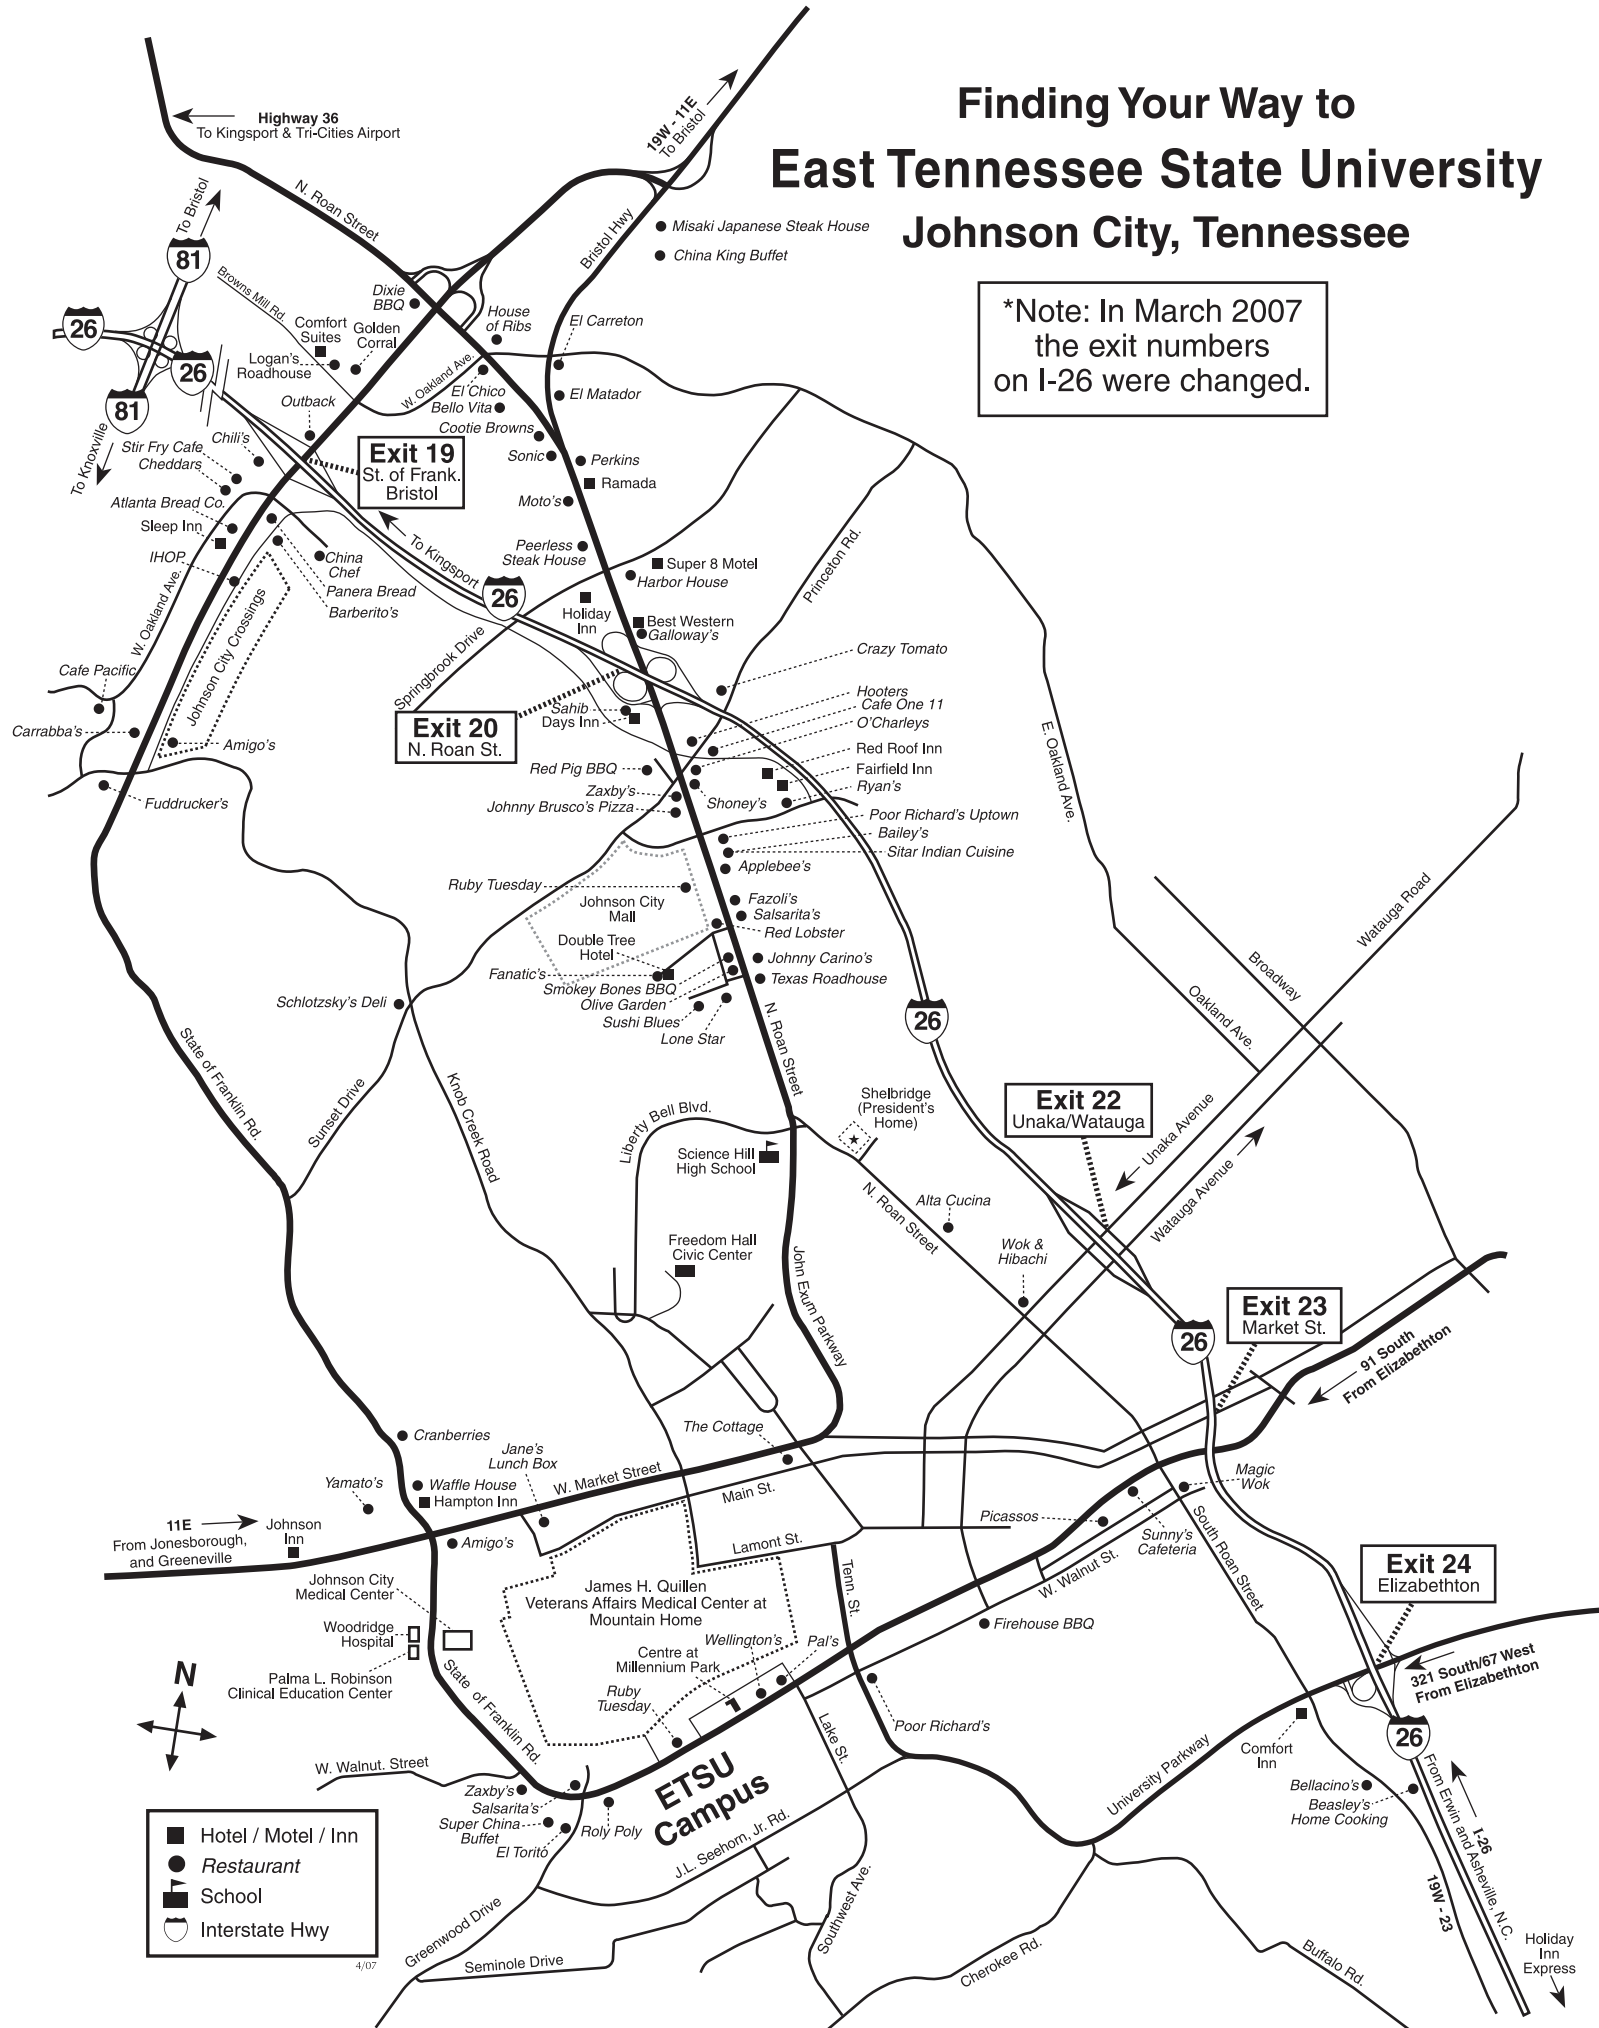

Finding Your Way to East Tennessee State University Johnson City, Tennessee

*Note: In March 2007
the exit numbers
on I-26 were changed.

- Hotel / Motel / Inn
- Restaurant
- ▣ School
- ⊖ Interstate Hwy